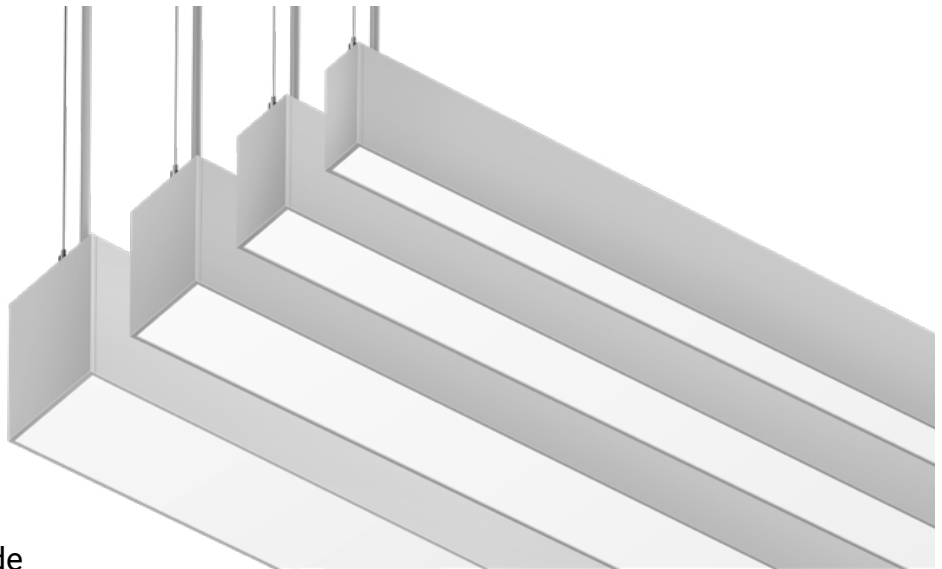

Neo-Ray Define 2 inch data shown.

Neo-Ray

Define Slot Series - Suspended (DIP)

**Now Available
with Batwing Distribution**

Neo-Ray Define – Minimalist Simplicity, High-Performing Versatility in Slot

Cooper Lighting Solutions is pleased to announce the Define LED series is now available with a high performance batwing indirect distribution making it an excellent choice for lower ceiling applications and areas where ceiling uniformity is important. The Define series has a variety of installation options: recessed, perimeter, suspended, surface, and wall. Equipped with a multitude of features and options, the Define series is an excellent lighting solution for office, education, hospitality, retail, and healthcare environments.

See all Define Slot Series - Suspended

Carl Stewart
Director of Sales
Corelite - Neoray

Ryan C. Rodau
General Manager
Architectural Products Group