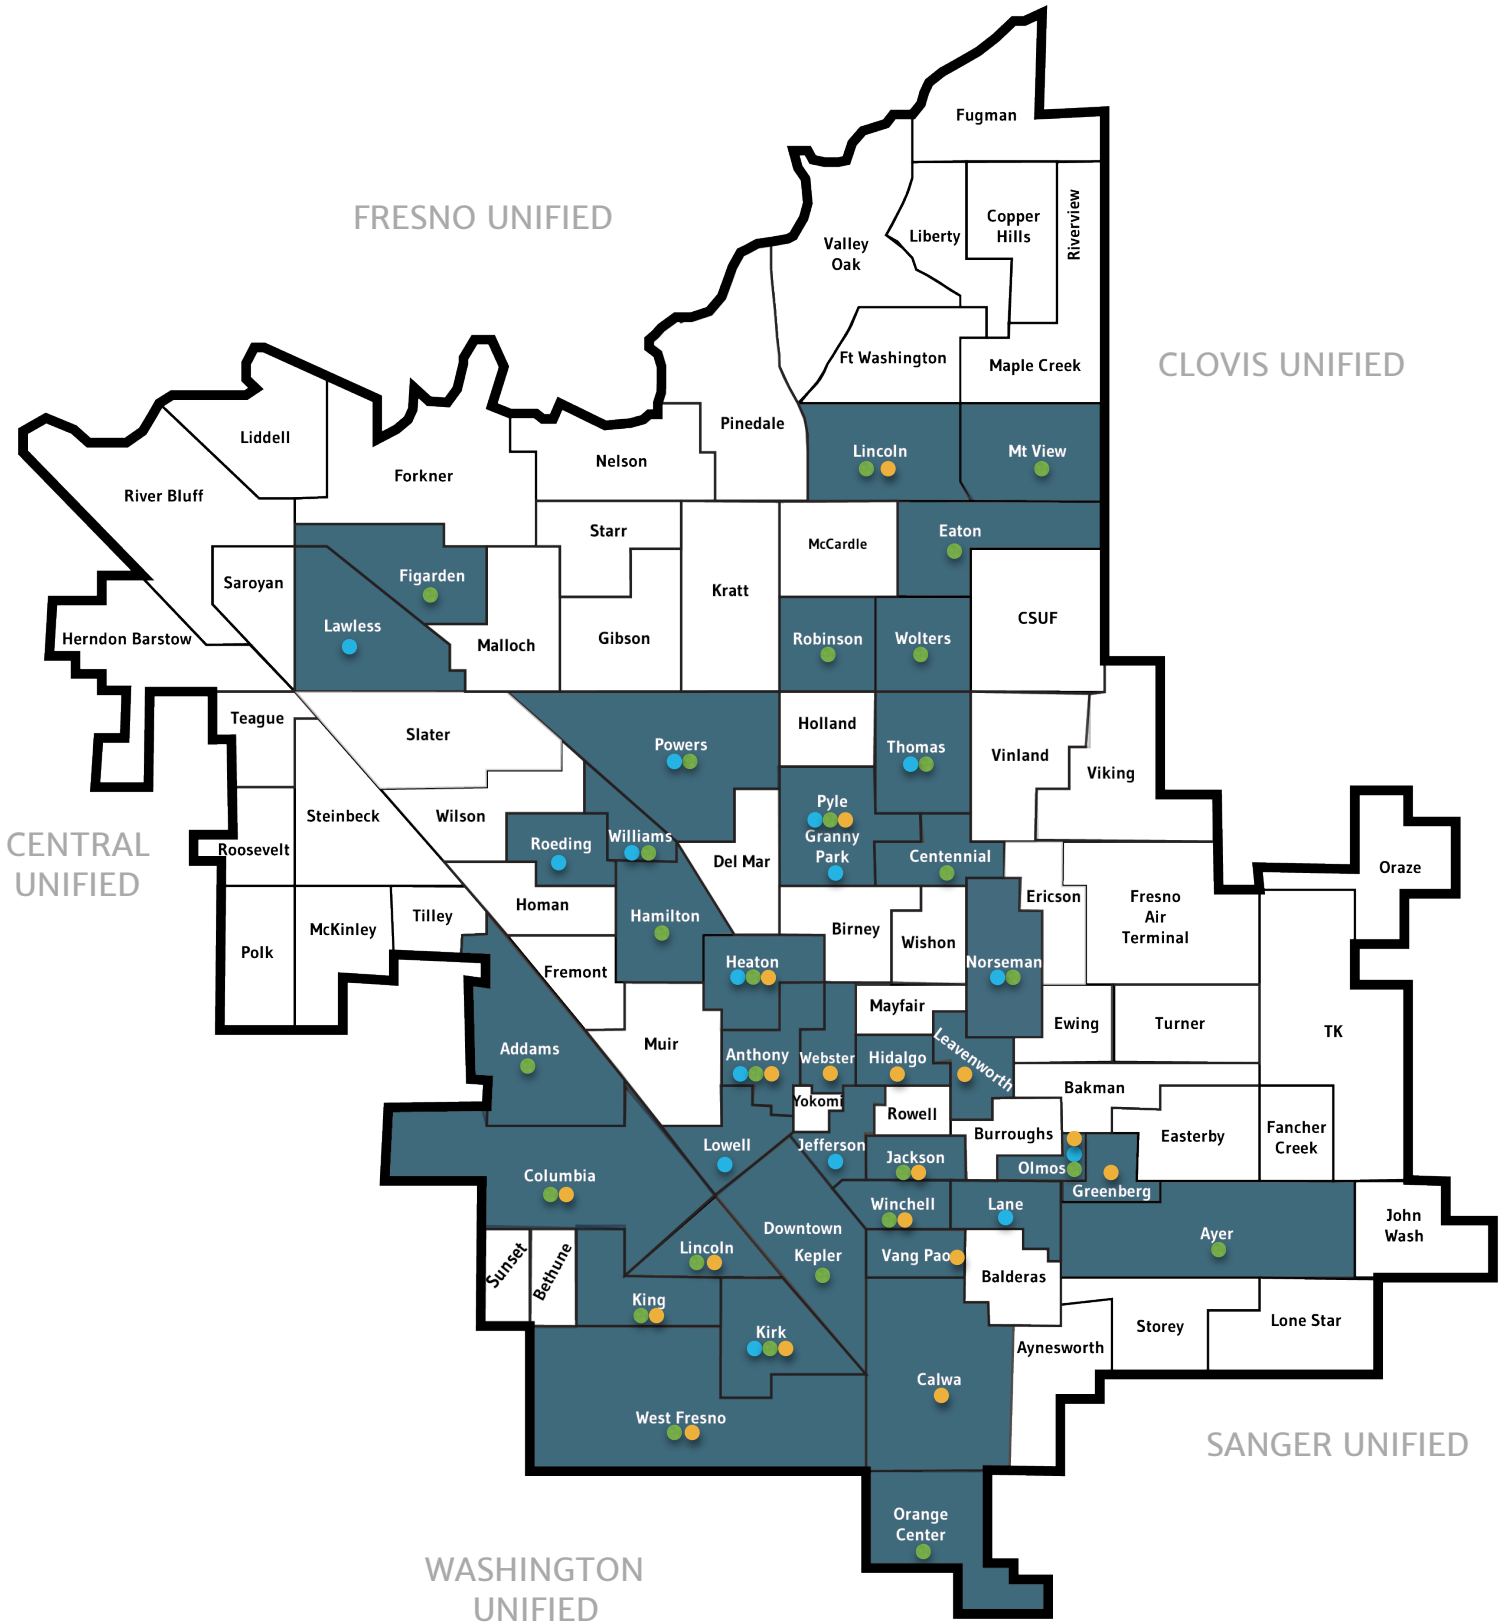

# CURRENT PARTNERSHIPS

## City of Fresno

 Saturday Sports & Resilience Recreation

 Literacy Mentoring & Campus Support

 Neighborhood Development