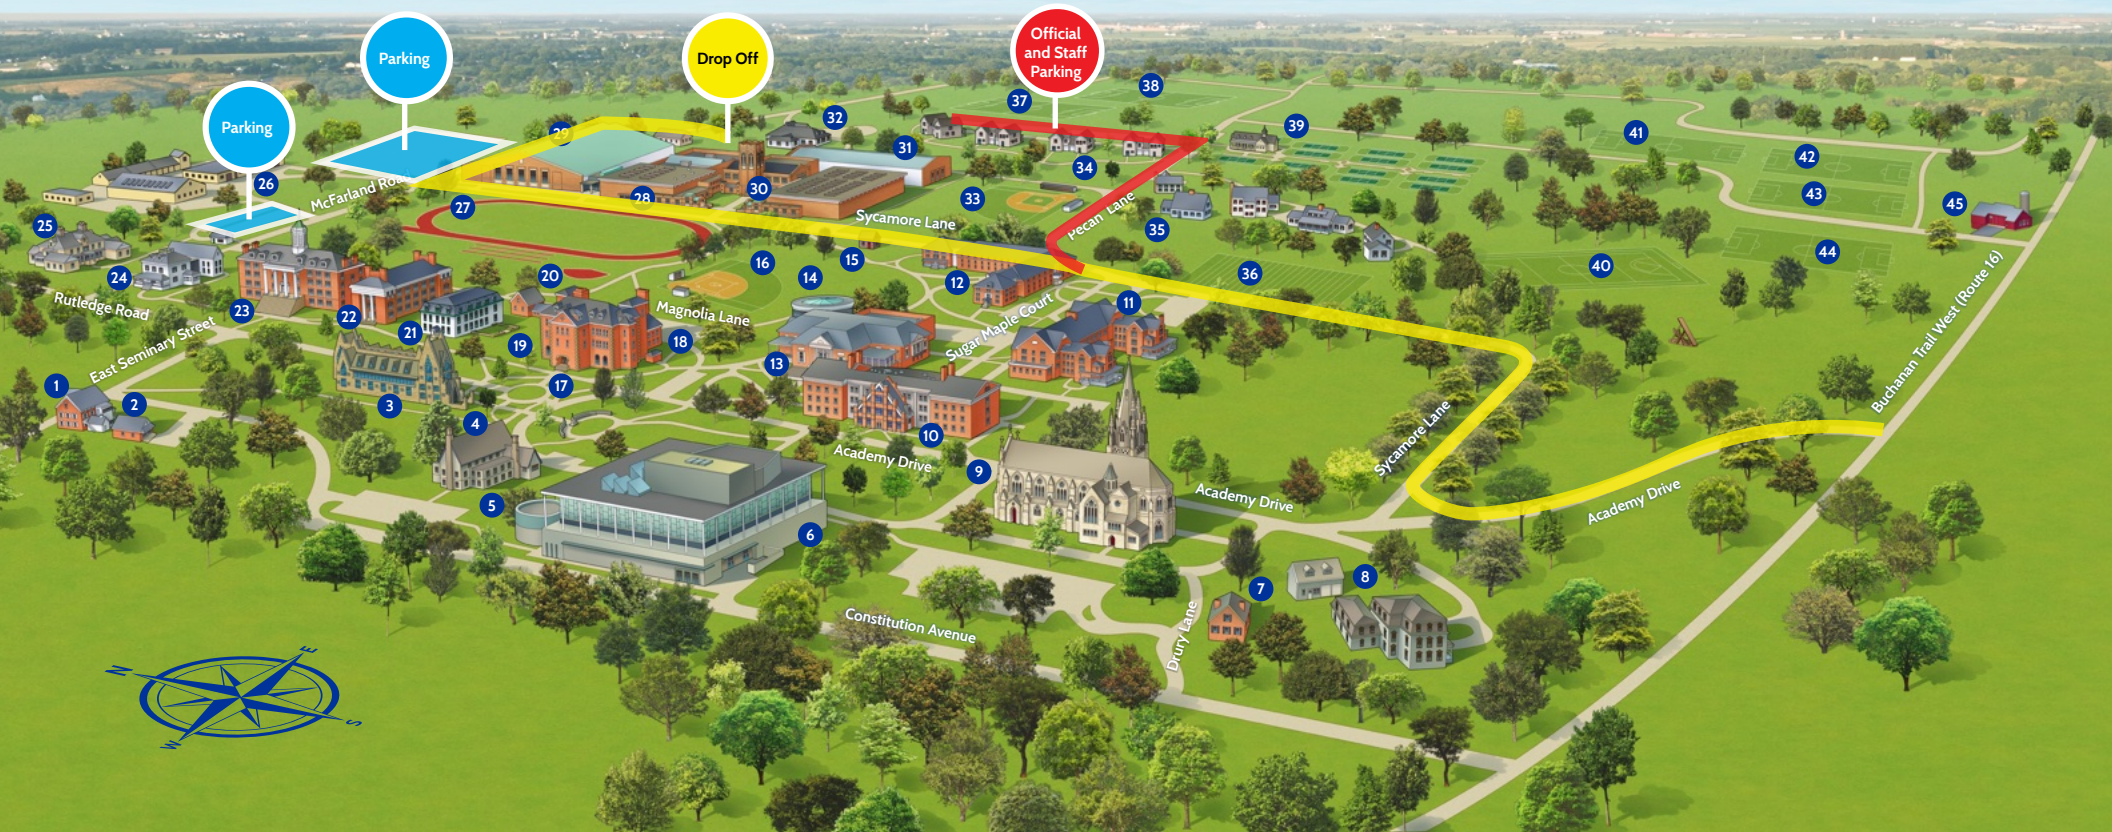

MERCERSBURG ACADEMY

- | | | | |
|--|------------------------------------|--|---------------------------------------|
| 1. Davenport College Counseling Center at Landis House | 12. Fowle Hall | 24. Prentiss Alumni and Parent Center at North Cottage | 35. Faculty Homes |
| 2. Campus Safety Office | 13. Ford Hall | 25. 1893 House | 36. Practice Field |
| 3. Lenfest Hall (Library) | 14. Simon Student Center | 26. Facilities Office | 37. Steiger Field |
| 4. Traylor Hall (Admission) | 15. James Buchanan Cabin | 27. Curran Track | 38. Upper Field |
| 5. Boys' Garden | 16. Spider Field | 28. Goldthorpe Athletic Complex | 39. Smoyer Tennis Center |
| 6. Burgin Center for the Arts | 17. Keil Hall/Edwards Room | 29. Hale Field House | 40. Regents' Field |
| 7. Faculty Home | 18. Rutledge Hall | 30. Nolde Gymnasium | 41. Class of '07 Field |
| 8. Culbertson House | 19. Commencement Platform | 31. Lloyd Aquatic Center | 42. Brake Field East |
| 9. Irvine Memorial Chapel | 20. McFadden Model Railroad Museum | 32. Rutherford Health and Wellness Center | 43. Brake Field West |
| 10. Irvine Hall | 21. South Cottage | 33. Cannon Field | 44. South Field |
| 11. Tippetts Hall | 22. Swank Hall | 34. Menard Family Faculty Homes | 45. Masinter Outdoor Education Center |
| | 23. Main Hall | | |