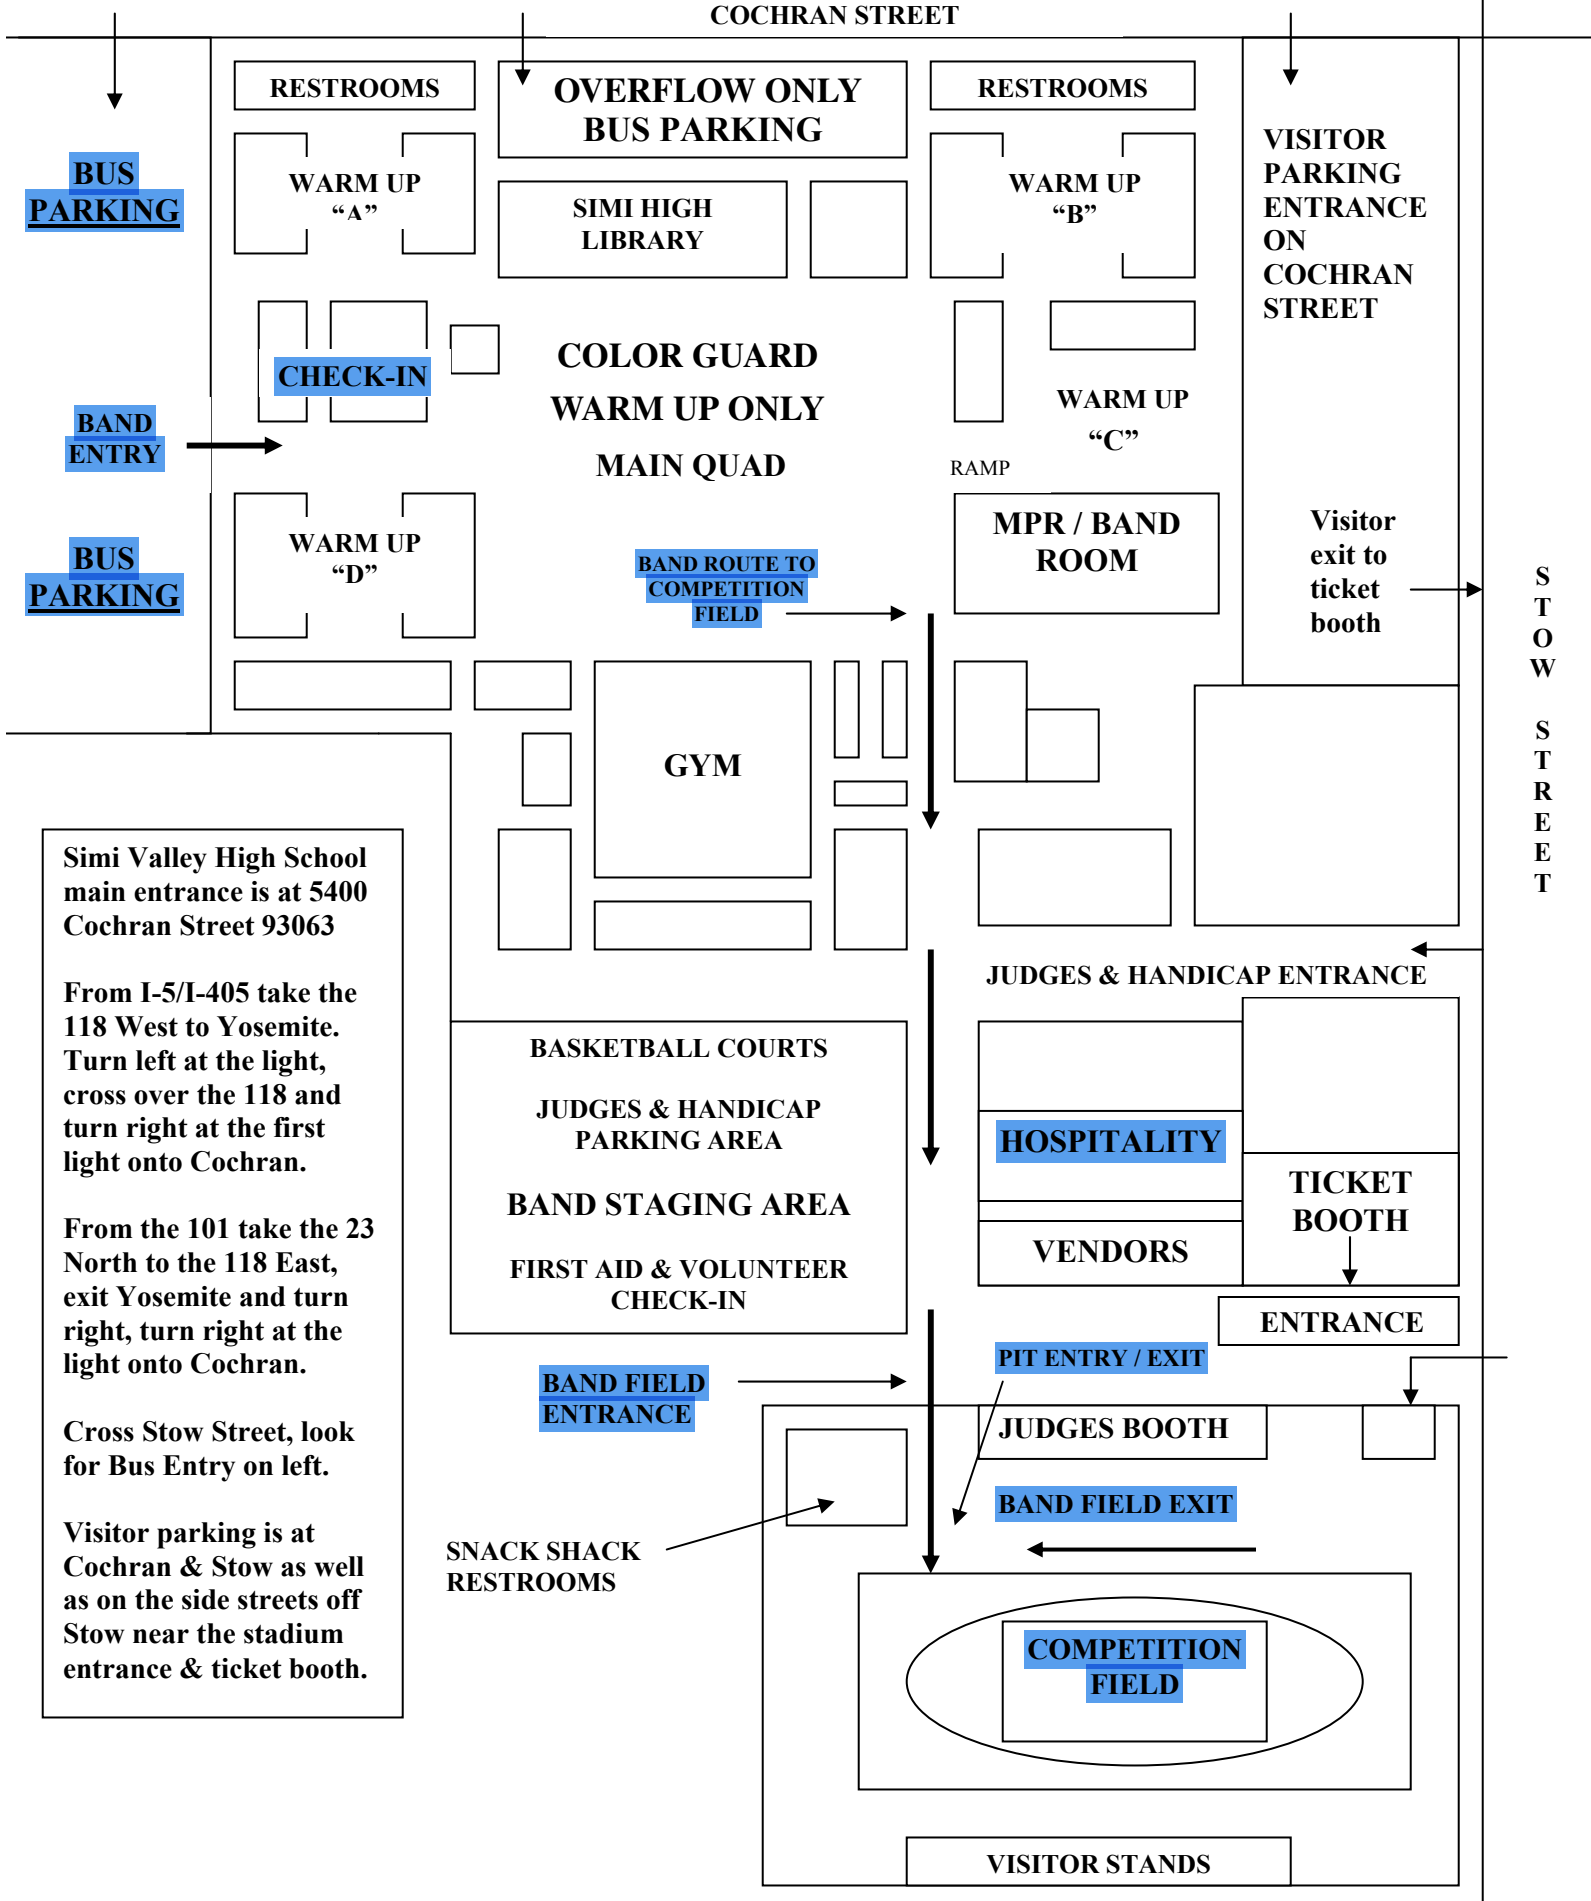

50th Annual Band Spectacular Event Map

Simi Valley High School main entrance is at 5400 Cochran Street 93063

From I-5/I-405 take the 118 West to Yosemite. Turn left at the light, cross over the 118 and turn right at the first light onto Cochran.

From the 101 take the 23 North to the 118 East, exit Yosemite and turn right, turn right at the light onto Cochran.

Cross Stow Street, look for Bus Entry on left.

Visitor parking is at Cochran & Stow as well as on the side streets off Stow near the stadium entrance & ticket booth.

S
T
O
W

S
T
R
E
E
T