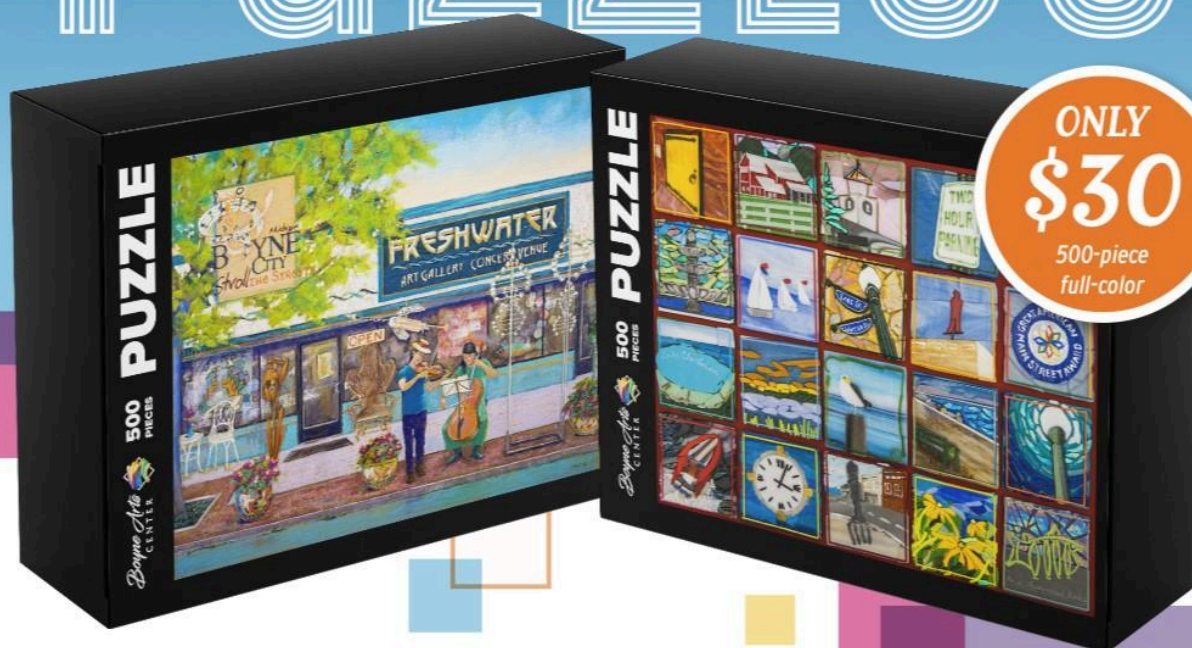

# Custom Boyne Area

# PUZZLES

## Fun for the whole family!

Every year the Boyne Arts Center asks our artists to create art inspired by our beautiful Boyne area. The art, which is created in different mediums, is entered into a puzzle contest, where residents and visitors vote for their favorite puzzle. The first and second place winners have their art made into a puzzle, which is then for sale as a fundraiser for the Boyne Arts Center.

Our community gets to choose the winning puzzles!

In 2025 we had more votes than ever, and the competition was stiff.

This year's winners are:

**Heidi Reichenbach-Finley** (left)  
*Mosaic of iconic Boyne scenes in fused glass*