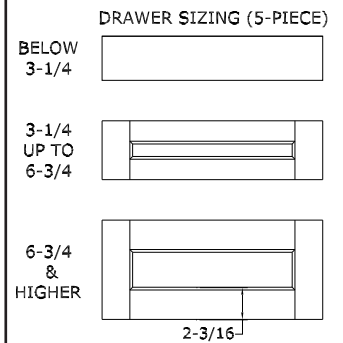

Hudson Promotional Pricing

Through June 30, 2020 the Hudson door style is available at Promotional Pricing. Specify "Hudson Promo" door style

Promotional Pricing

Price Group	1*
Panel Plus	2*
*For Knotty Alder or Rustic Hickory choose Panel Plus	
Edge Profile	
Standard #6	
Optional #1, 2, 10, 17, 22