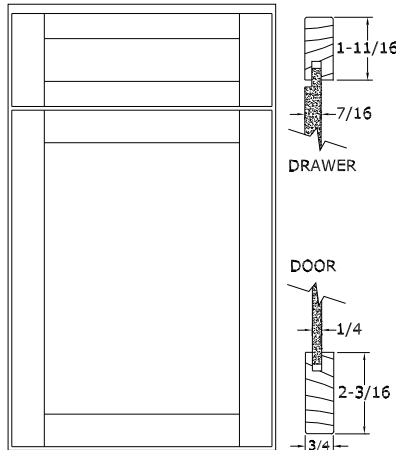

Homestead Panel (Full Overlay) - 00770

DRAWER FRONT OPTIONS

Species Available:

- ☒ Cherry
- ☒ QSRO
- ☒ Hickory
- ☒ Red Oak
- ☒ Knotty Alder
- ☒ Rustic Hickory
- ☒ Maple
- ☒ Paintable

Price Group	2*
Panel Plus	4*
*For Knotty Alder or Rustic Hickory choose Panel Plus	
Edge Profile	
Standard #6	
Optional #1, 2, 10, 17, 22	

Door Sizing		
Height	Minimum	Maximum
Door	3-7/8"	For loose door sizing, see Section #82850*
Cabinet	5-1/4"	
Width	Minimum	
Door	4-3/4"	
Cabinet	5-1/4"	
Stiles or rails may be reduced to achieve minimum size doors. ° Doors below the minimum size are Slab.		
Option	Available?	
Mullions	Integral	
Decorative Panels	Yes	
Curved Doors	Yes	

*Doors over 48" high have 2 equal height panels.