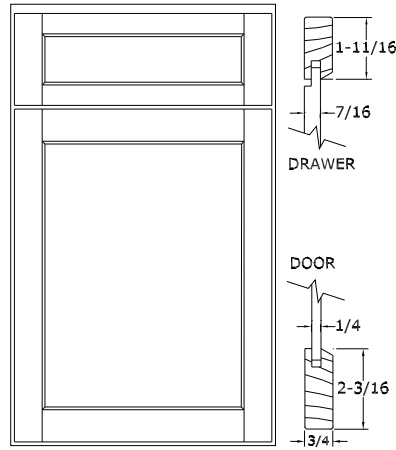

Hudson (Full Overlay) - 00772

DRAWER FRONT OPTIONS

Species Available:

- ☒ Cherry
- ☒ QSRO
- ☒ Hickory
- ☒ Red Oak
- ☒ Knotty Alder
- ☒ Rustic Hickory
- ☒ Maple
- ☒ Paintable

Price Group	2*
Panel Plus	4*
*For Knotty Alder or Rustic Hickory choose Panel Plus	
Edge Profile	
Standard #6	
Optional #1, 2, 10, 17, 22	

Door Sizing		
Height	Minimum	Maximum
Door	3-7/8"	For loose door sizing, see Section #82850*
Cabinet	5-1/4"	
Width	Minimum	
Door	4-3/4"	
Cabinet	5-1/4"	
Stiles or rails may be reduced to achieve minimum size doors. ° Doors below the minimum size are Slab.		
Option	Available?	
Mullions	Integral	
Decorative Panels	Yes	
Curved Doors	No	

*Doors over 48" high have 2 equal height panels.