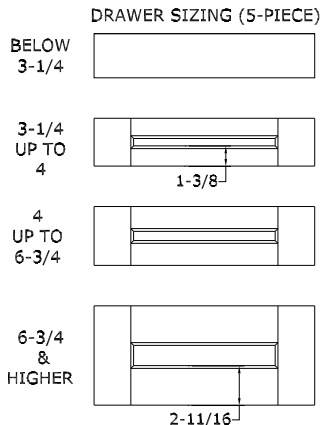

Door Sizing		
Height	Minimum	Maximum
Door	3-7/8"	For loose door sizing, see Section #82850*
Cabinet	5-1/4"	
Width	Minimum	
Door	4-3/4"	
Cabinet	5-1/4"	
Stiles or rails may be reduced to achieve minimum size doors. *Doors below the minimum size Slab.		
Option	Available?	
Mullions	Integral	
Decorative Panels	Yes	
Curved Doors	No	