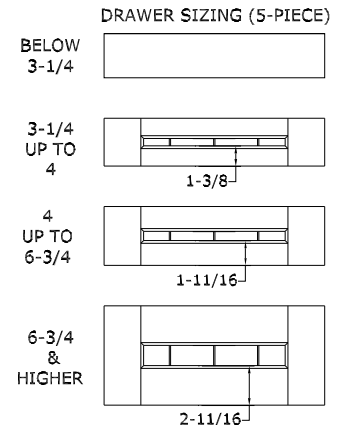

Door Sizing		
Height	Minimum	Maximum
Door	3-7/8"	For loose door sizing, see Section #82850*
Cabinet	5-1/4"	
Width	Minimum	
Door	4-3/4"	
Cabinet	5-1/4"	
Stiles or rails may be reduced to achieve minimum size doors. *Doors below the minimum size Slab.		
Option	Available?	
Mullions	Integral	
Decorative Panels	Yes	
Curved Doors	No	