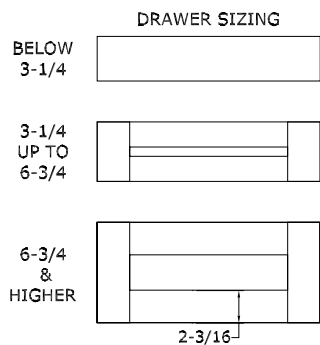

Homestead Panel (Full Overlay) - 00770

DRAWER FRONT OPTIONS

Species Available:

- ☒ Cherry
- ☒ QSRO
- ☒ Hickory
- ☒ Red Oak
- ☒ Knotty Alder
- ☒ Rustic Hickory
- ☒ Maple
- ☒ Paintable

Price Group	2*
Panel Plus	4*
*For Knotty Alder or Rustic Hickory choose Panel Plus	
Edge Profile	
Standard #6	
Optional #1, 2, 10, 17, 22	

Door Sizing		
Height	Minimum	Maximum
Door	3-7/8"	For loose door sizing, see Section #82850*
Cabinet	5-1/4"	
Width	Minimum	
Door	4-3/4"	
Cabinet	5-1/4"	
Stiles or rails may be reduced to achieve minimum size doors. ° Doors below the minimum size are Slab.		
Option	Available?	
Mullions	Integral	
Decorative Panels	Yes	
Curved Doors	Yes	

*Doors over 48" high have 2 equal height panels.

Hudson (Full Overlay) - 00772

DRAWER FRONT OPTIONS

Species Available:

- ☒ Cherry
- ☒ QSRO
- ☒ Hickory
- ☒ Red Oak
- ☒ Knotty Alder
- ☒ Rustic Hickory
- ☒ Maple
- ☒ Paintable

Price Group	2*
Panel Plus	4*
*For Knotty Alder or Rustic Hickory choose Panel Plus	
Edge Profile	
Standard #6	
Optional #1, 2, 10, 17, 22	

Door Sizing		
Height	Minimum	Maximum
Door	3-7/8"	For loose door sizing, see Section #82850*
Cabinet	5-1/4"	
Width	Minimum	
Door	4-3/4"	
Cabinet	5-1/4"	
Stiles or rails may be reduced to achieve minimum size doors. ° Doors below the minimum size are Slab.		
Option	Available?	
Mullions	Integral	
Decorative Panels	Yes	
Curved Doors	No	

*Doors over 48" high have 2 equal height panels.

Hudson Promotional Pricing

Through June 30, 2020 the Hudson door style is available at Promotional Pricing. Specify "Hudson Promo" door style

Promotional Pricing

Price Group	1*
Panel Plus	2*
*For Knotty Alder or Rustic Hickory choose Panel Plus	
Edge Profile	
Standard #6	
Optional #1, 2, 10, 17, 22