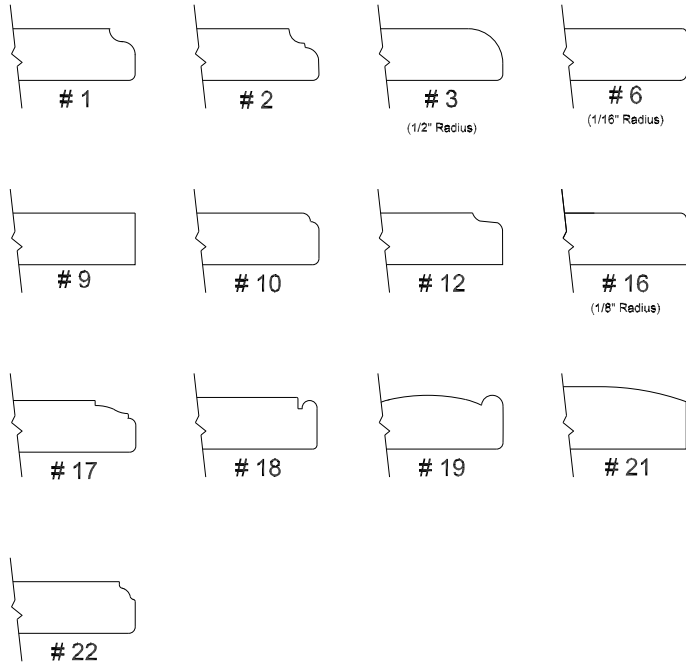

Door Styles			Price Group	Edge Profiles		Red Oak	Hickory & Rustic Hickory	Knotty Alder	Paintable or Maple	Quarter Sawn Red Oak	Cherry
Page	Door Style Name	Std.		Optional							
Overlay Doors	3-7	Campbell	1	#10	#1, 2, 6, 17, 22	X	X	X	X	X	X
	3-7	Holland	2	#6	#1, 2, 10, 17, 22	X	X	X	X	X	X
	3-8	Manchester Classic	2	#1	#2, 6, 10, 17, 22	X	X	X	X		X
	3-8	Manchester Panel	1	#1	#2, 6, 10, 17, 22	X	X	X	X		X
	3-9	Nolan	1	#6	#1, 2, 10, 17, 22	X	X	X	X	X	X
	3-9	Oxford Classic	2	#1	#2, 6, 10, 17, 22	X	X	X	X	X	X
	3-10	Oxford Panel	1	#1	#2, 6, 10, 17, 22	X	X	X	X	X	X
	3-10	Porter	2	#10	#1, 2, 6, 17, 22	X	X	X	X	X	X
	3-11	Santa Fe Panel	1	#6	#1, 2, 10, 17, 22	X	X	X	X	X	X
	3-11	Sierra	3	#6	#1, 2, 10, 17, 22			X	X		X
	3-12	Taylor	3	#18/#10					X		X

1. Summit door style is manufactured as Full Overlay in width and Standard Overlay in height.
2. Chroma and Linea door styles are available in "Paintable" wood species **only**.
3. Moda veneered doors are **not** available with "Paintable".
4. Through June 30, 2020 the Hudson and the Carson door styles are available at Promotional Pricing. Specify "Hudson Promo" or "Carson Promo" door style.

Door Edge Profiles - 00400

• See individual door styling pages for edge profile availability.

Optional Outer Edge Profile, **PRO** ..... $18 per door and drawer front