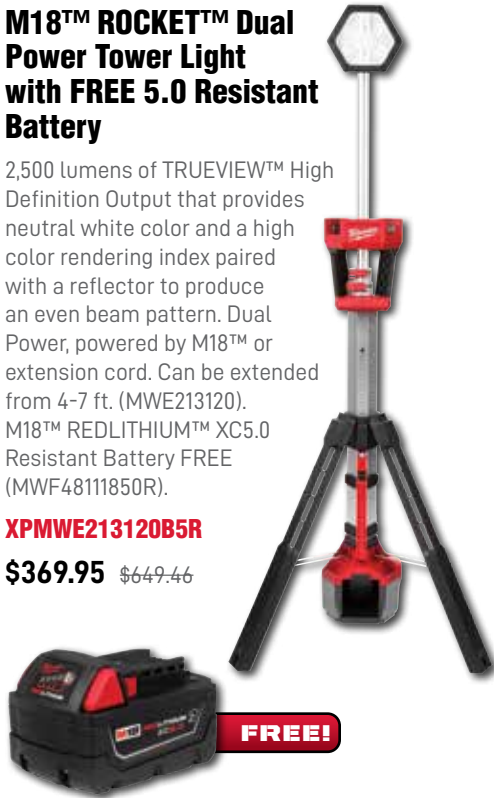

M18™ ROCKET™ Dual Power Tower Light with FREE 5.0 Resistant Battery

2,500 lumens of TRUEVIEW™ High Definition Output that provides neutral white color and a high color rendering index paired with a reflector to produce an even beam pattern. Dual Power, powered by M18™ or extension cord. Can be extended from 4-7 ft. (MWE213120). M18™ REDLITHIUM™ XC5.0 Resistant Battery FREE (MWF48111850R).

XPMWE213120B5R **$369.95** ~~$649.46~~

BUY THIS FLOOD LIGHT

M18™ ROVER™ Dual Power Flood Light with FREE 2.0 Battery

M18™ ROVER™ Dual Power Flood Light (MWE236620). M18™ REDLITHIUM™ CP2.0 Battery FREE (MWF48111820).

XPMWE236620B2 **$225.95** ~~$360.27~~

M18™ ROVER™ Dual Power Flood Light with FREE TOP-OFF™

M18™ ROVER™ Dual Power Flood Light (MWE236620). M18™ TOP-OFF™ 175W Power Supply FREE (MWF284620).

XPMWE236620T0 **$225.95** ~~$375.90~~