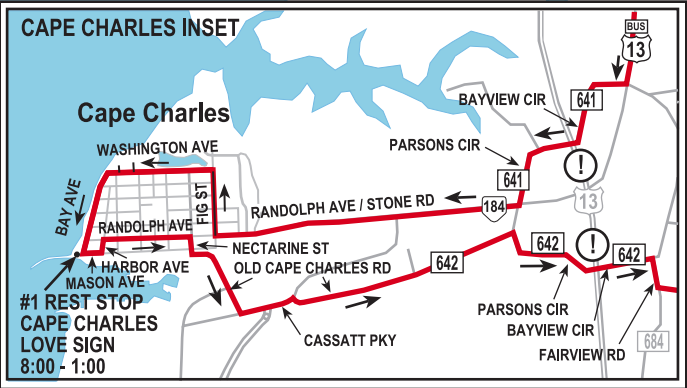

**LEGEND**  
 (!) POTENTIALLY HAZARDOUS CROSSING!  
 USE CARE WHEN CROSSING US 13

# 25 MILE RIDE

**START & FINISH**  
 Eastville Inn  
 16422 Courthouse Rd  
 OPEN 7:00 - 5:00  
 RIDERS DEPART  
 10:00 - 10:30

**#2 LUNCH STOP**  
 UVA Coastal  
 Research Ctr  
 10:30 - 2:15

**#1 REST STOP**  
 Cape Charles  
 LOVE sign  
 8:00 - 1:00

THIS MAP IS PROVIDED BY CITIZENS FOR A BETTER EASTERN SHORE (CBES) AS AN AID TO BICYCLISTS. CBES IN NO MANNER WARRANTS THE SAFETY OF THE ROADS ON THIS MAP FOR USE BY BICYCLISTS. THE ORGANIZATIONS AND INDIVIDUALS INVOLVED IN THE DEVELOPMENT OF THIS MAP, WRITTEN DIRECTIONS AND THE INFORMATION PRESENTED ASSUME NO LIABILITY FOR THE PERSONAL SAFETY OF ANY BICYCLIST USING THESE SUGGESTED ROUTES. BICYCLISTS SHOULD BE COMPETENT IN VEHICULAR STYLE RIDING AND ASSUME ALL RISKS WHEN USING THE ROUTES INDICATED ON THIS MAP AND WRITTEN DIRECTIONS.