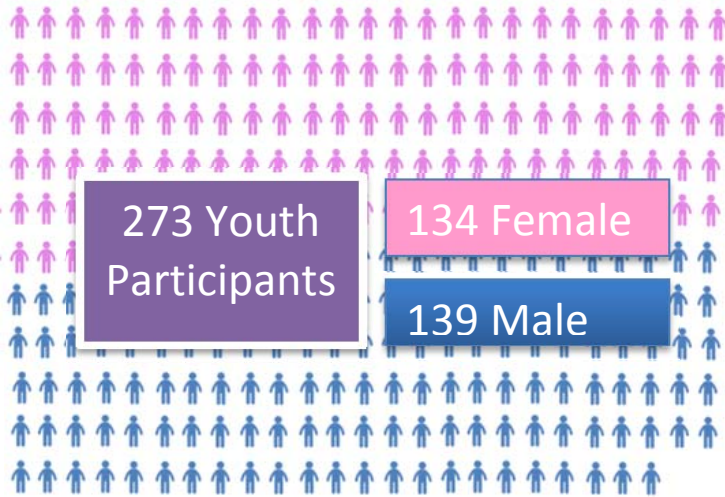

Central MA YouthWorks Summer 2017 Program Summary

Participant Race

- American Indian/Alaska Native
- Asian
- Black/African American
- Native Hawaiian/Pacific Islander
- Other
- Unknown/Not Disclosed
- White

Participant Job Category

133
Average total
program hours
per participant