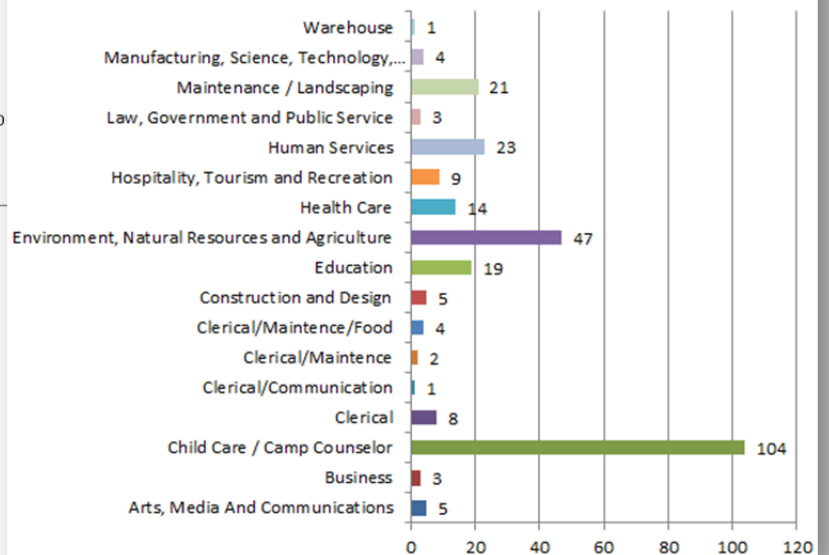

Central MA YouthWorks Summer 2017 Program Summary

Participant Race

- American Indian/Alaska Native
- Asian
- Black/African American
- Native Hawaiian/Pacific Islander
- Other
- Unknown/Not Disclosed
- White

Participant Job Category

133
Average total
program hours
per participant