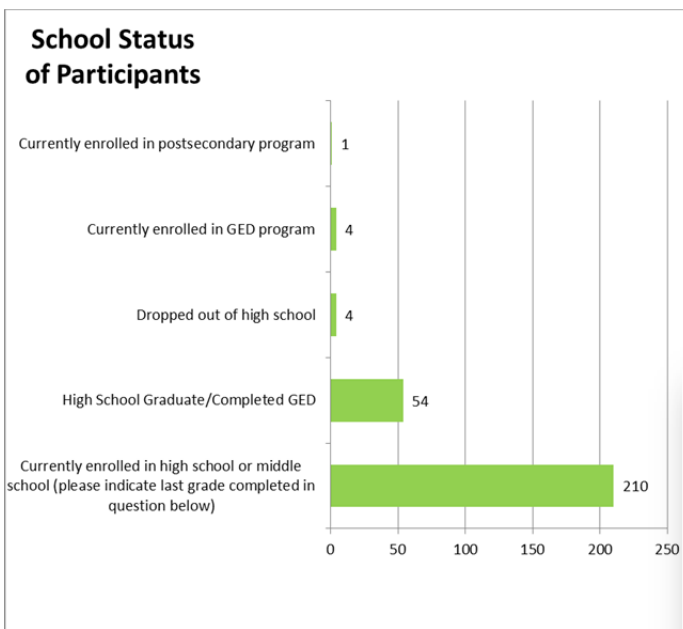

Central MA YouthWorks Summer 2017 Program Summary

Participant Race

- American Indian/Alaska Native
- Asian
- Black/African American
- Native Hawaiian/Pacific Islander
- Other
- Unknown/Not Disclosed
- White

Participant Job Category

133
Average total
program hours
per participant