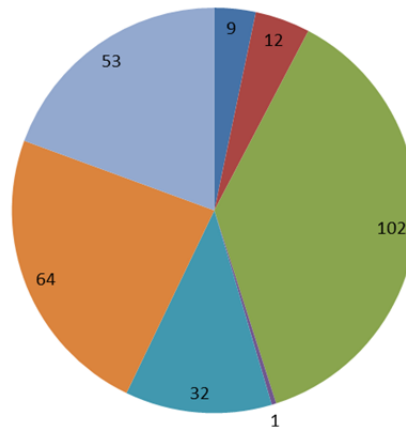

Central MA YouthWorks Summer 2017 Program Summary

Participant Race

- American Indian/Alaska Native
- Asian
- Black/African American
- Native Hawaiian/Pacific Islander
- Other
- Unknown/Not Disclosed
- White

Participant Job Category

133
Average total
program hours
per participant