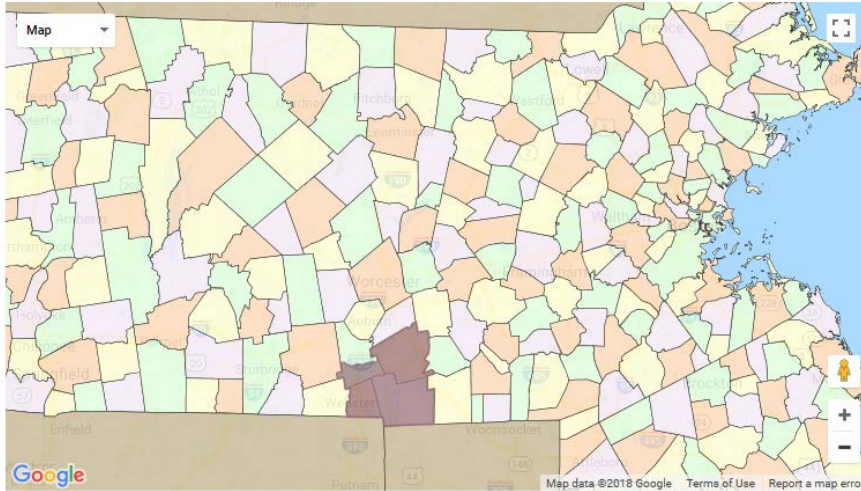

# Workforce Central Career Center Services Profile

State Rep. Joseph D. McKenna  
18th Worcester

Eighteenth Worcester, Consisting of Douglas; Oxford; Precincts 1, 4; Sutton; Webster.

Customers from this district served at Workforce Central  
July 1, 2016 to March 28, 2018

		# of Customers	% of Total
Residence	Webster, MA	96	41.20%
	Oxford, MA	61	26.18%
	Douglas, MA	40	17.17%
	Sutton, MA	36	15.45%
Total		233	100.00%

		# of Customers	% of Total
Age	46 to 54	69	29.6%
	55 to 64	64	27.5%
	36 to 45	44	18.9%
	22 to 35	42	18.0%
	65+	12	5.2%
	00 to 18	1	0.4%
	19 to 21	1	0.4%
Total		233	100.0%