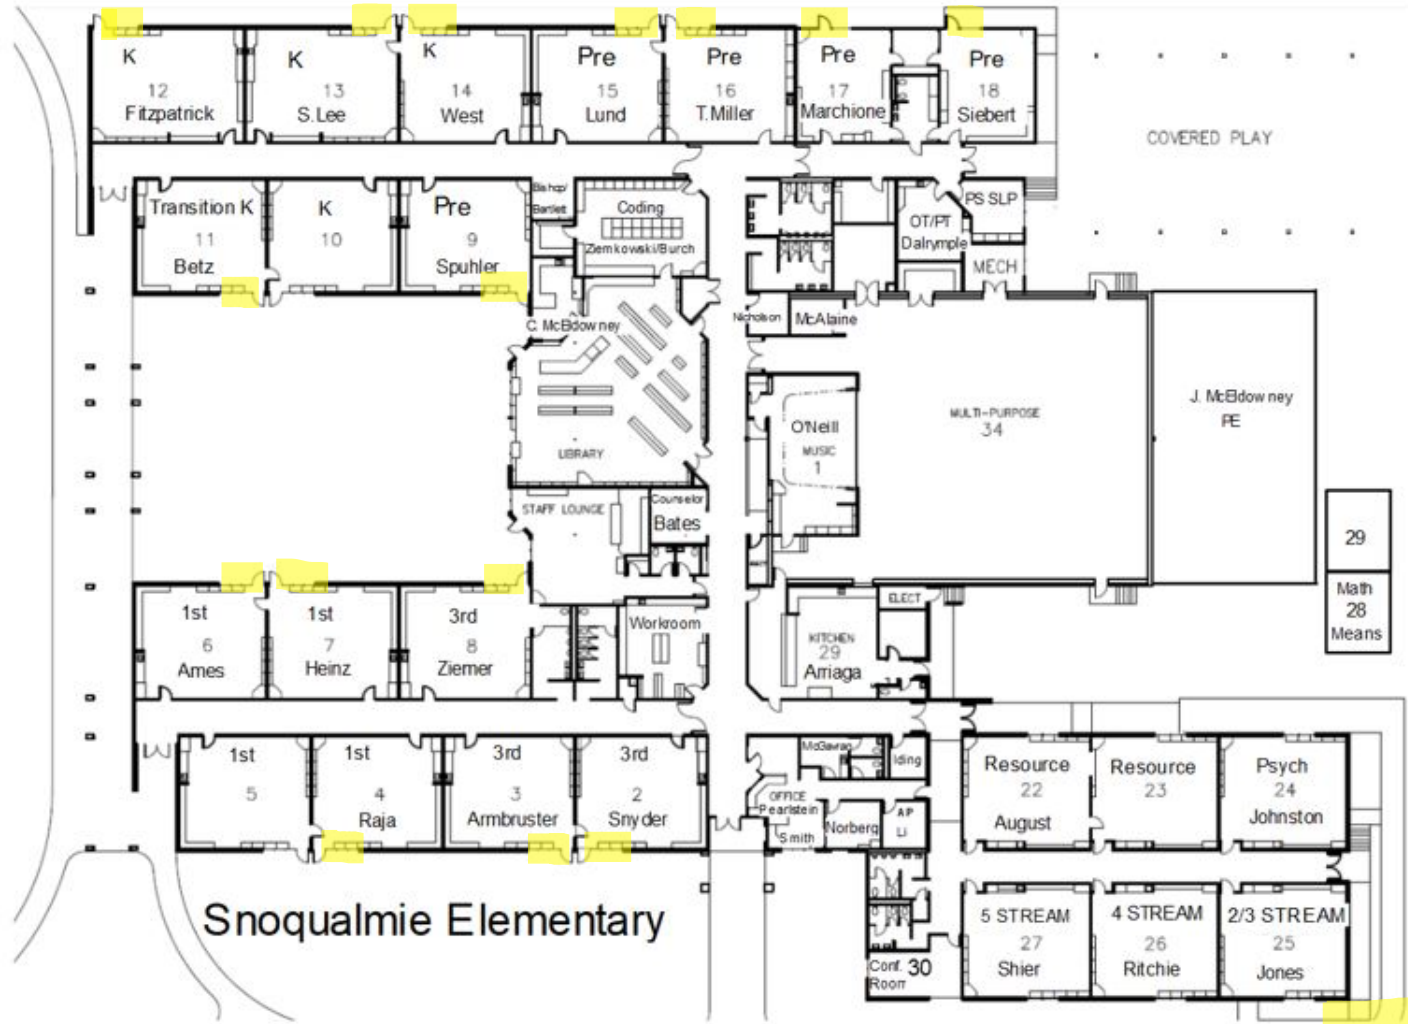

Portables

5th 33 Hruska	Reading 35 Patty	4th 37 Gjurasic	K5 SLP Kobe 39 ELL -	2nd 41 Barry	2nd 43 Gage
5th 32 T. Lee	5th 34 Rice	4th 36 Weiss	4th 38 Crumb	2nd 40	2nd 42 D. Roberts

SES Meet Your Teacher
Monday, August 30th
Students last name A-L 2:00-2:25; last name M-Z 2:30-2:55