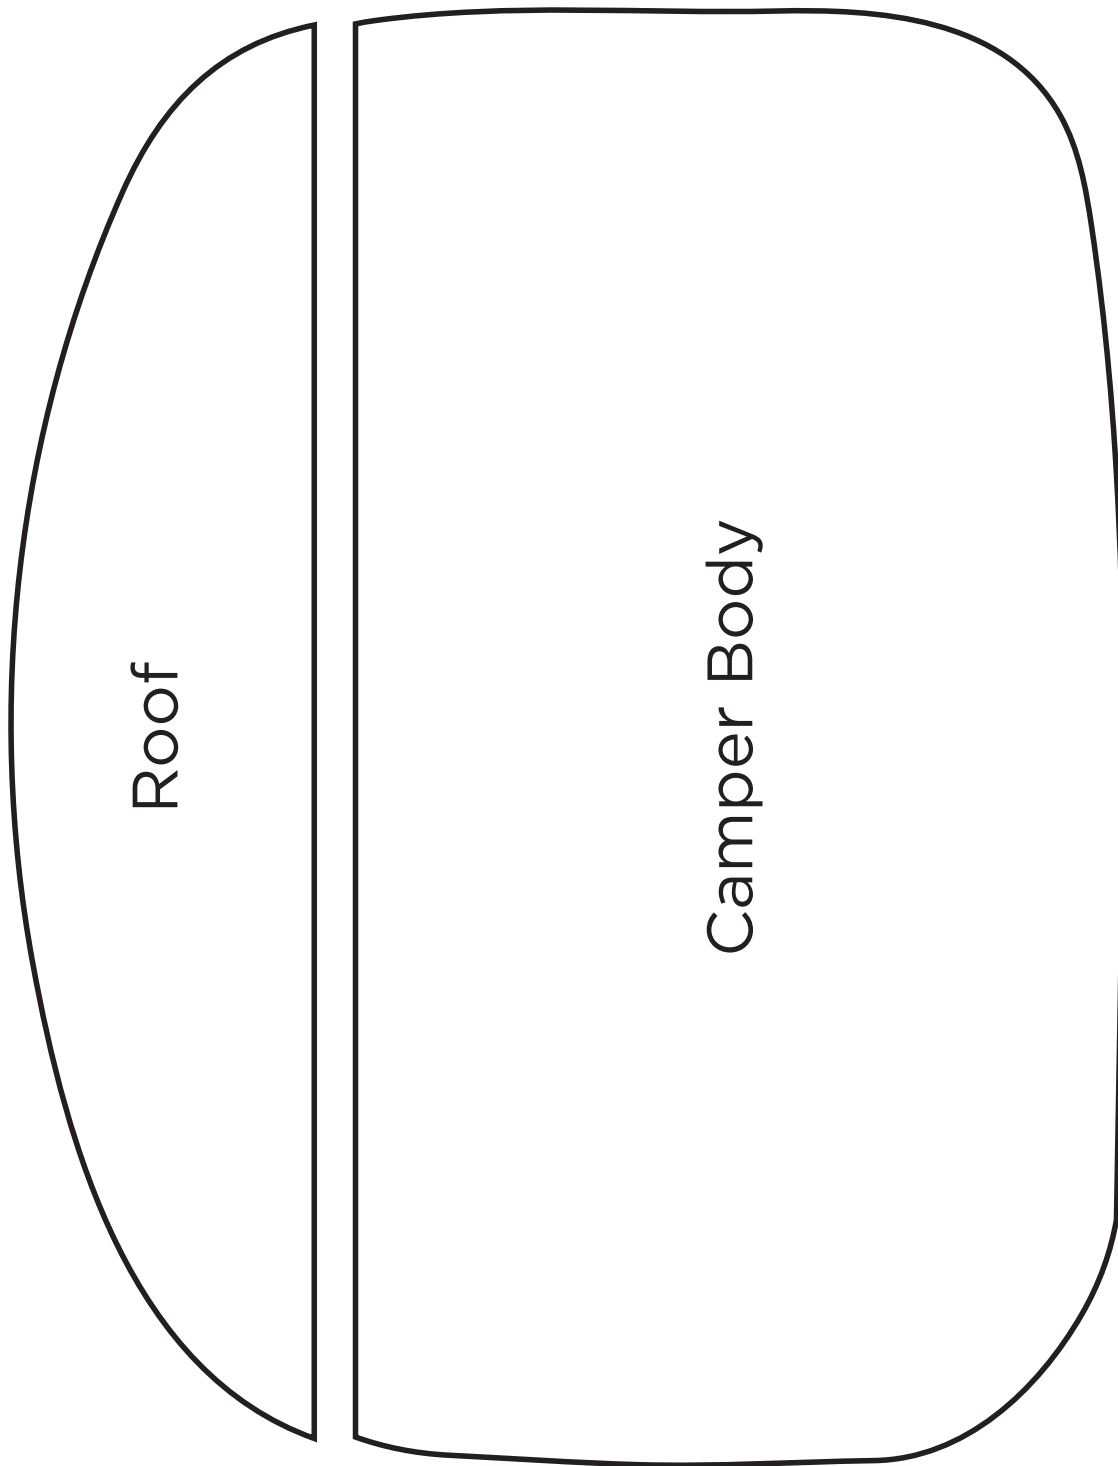

Cute Camper

PAT2782

SAMPLE QUILT

Cassandra by Studio RK for Robert Kaufman Fabrics
Kona Cotton - White by Robert Kaufman Fabrics

QUILT SIZE

54" x 64½"

BLOCK SIZE

9½" finished

QUILT TOP

1 package 10" print squares
1 package 10" background squares
¼ yard black fabric
¼ yard gray fabric
¾ yards sashing fabric –
includes inner border

OUTER BORDER

1¼ yards

BINDING

¾ yard

BACKING

3½ yards - horizontal seam(s)

Glamper Quilt Templates

Glamper Quilt Templates

Window #1
Curtains

Window #2
Curtains

Tow Bar

Flag

Window #3

Tire