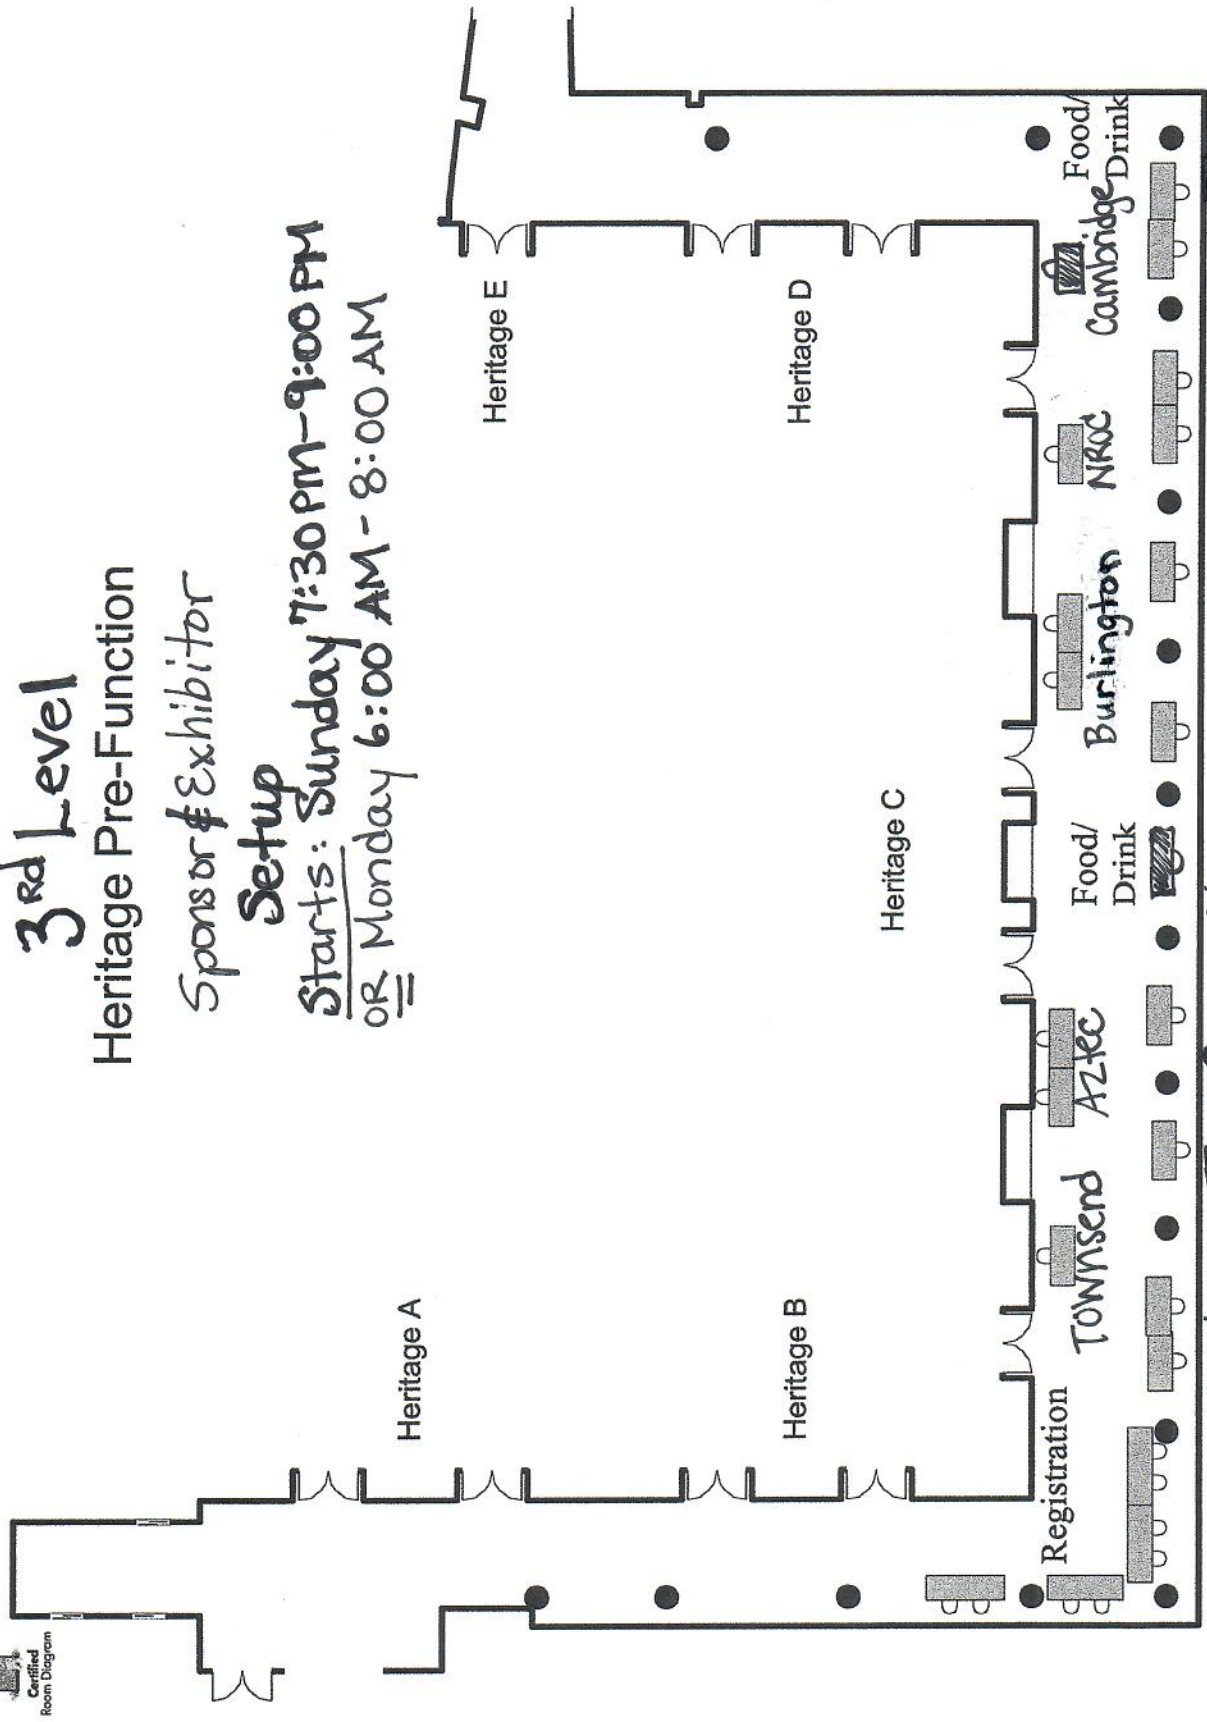

3rd Level

Heritage Pre-Function

Sponsor & Exhibitor

Setup

Starts: Sunday 7:30 PM - 9:00 PM
OR Monday 6:00 AM - 8:00 AM

- New Reader's Press
- JIST Paxen
- Xene-grade
- GED
- CASAS
- Essential Ed
- ETS
- HiSet