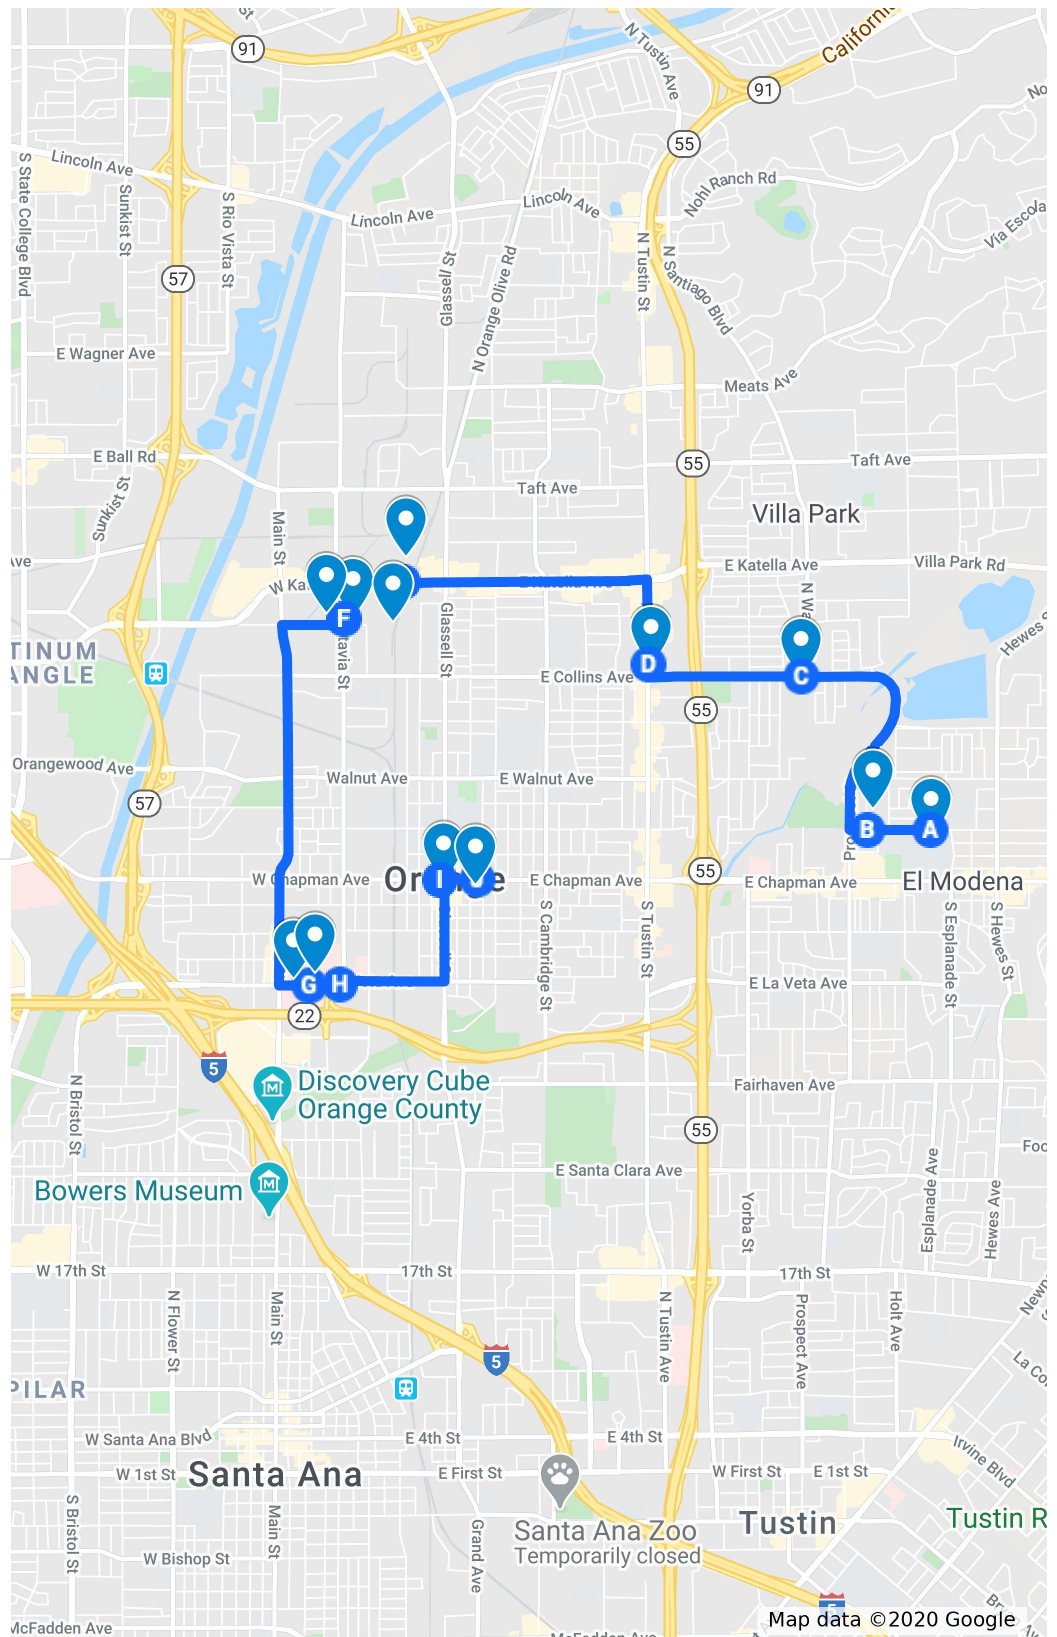

Sunday Prayer Drive

PRAYER SITES

-  El Modena High School
-  Prospect Elementary School
-  Orange City Fire Dept. - Station #2
-  Bank of America (with Drive-thru ATM)
-  Home Depot-Orange
-  Orange Police Department
-  Mary's Kitchen
-  Family Care Center
-  Choc Children's Hospital
-  St. Joseph Hospital - Orange
-  Plaza Square
-  Orange City Hall

SUGGESTED TRAVEL

- A**
3917 E Spring St, Orange, CA
92869, USA
- B**
3411 E Vine Ave, Orange, CA
92869, USA
- C**
2913 E Collins Ave, Orange, CA
92867, USA
- D**
941 N Tustin St, Orange, CA
92867, USA
- E**
429 W Katella Ave, Orange, CA
92867, USA
- F**
1148 N Batavia St, Orange, CA
92867, USA
- G**
1129 W La Veta Ave, Orange,
CA 92868, USA

Decorate your vehicle and drive the city and pray for other congregations along the way and other key city monuments.

H

845 S Batavia St, Orange, CA
92868, USA

I

45 Plaza Square, Orange, CA
92866, USA

J

Chapman-Grand, Orange, CA
92866, USA
