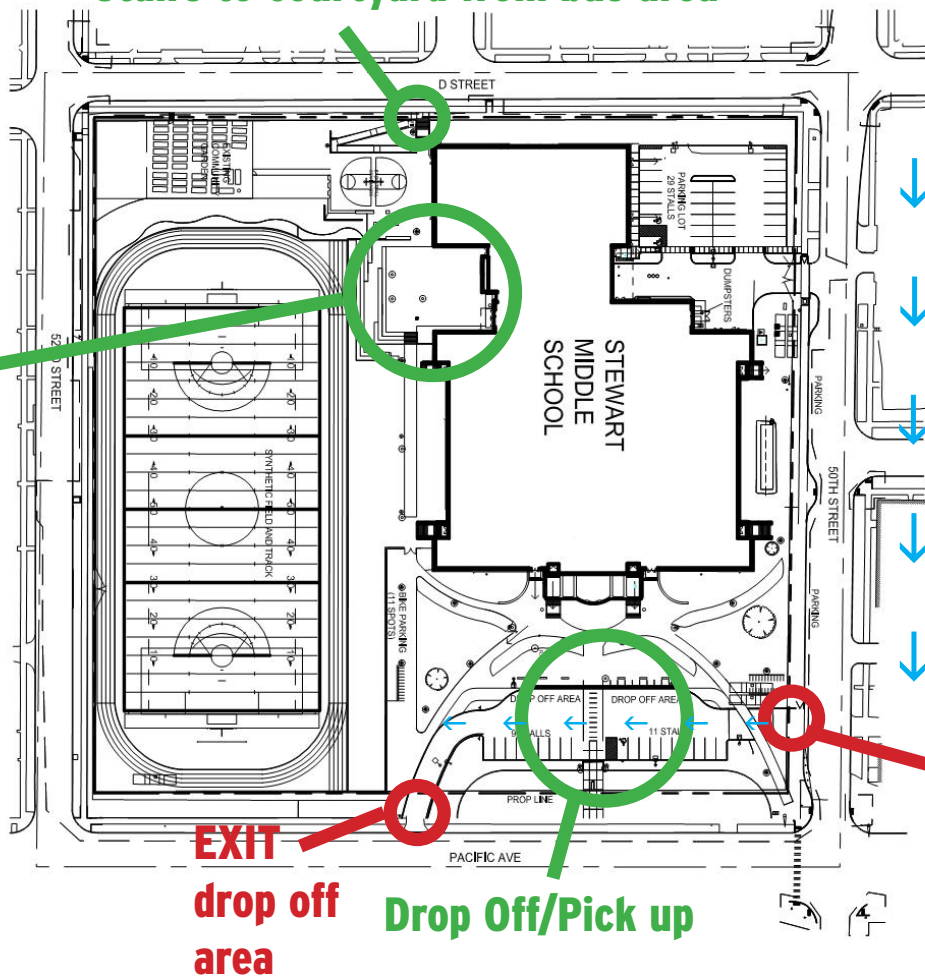

STEWART DROP OFF AND PICK UP ZONES

Drop-off and pick-up can be a bit of a chaotic time. Please review the below plan for bus and parent traffic to help keep this time as safe and sane as possible.

Questions?
253-571-4200

Buses will drop off and pick up along D Street →

Stairs to courtyard from bus area

Courtyard/
Gathering
Area

Parent
Parking
(also for
drop off/
pick up)

ENTER
drop off
area

The drop off area at the front of Stewart now allows parents to enter from 50th Street and exit onto Pacific Avenue. There is also street parking along South 50th Street.