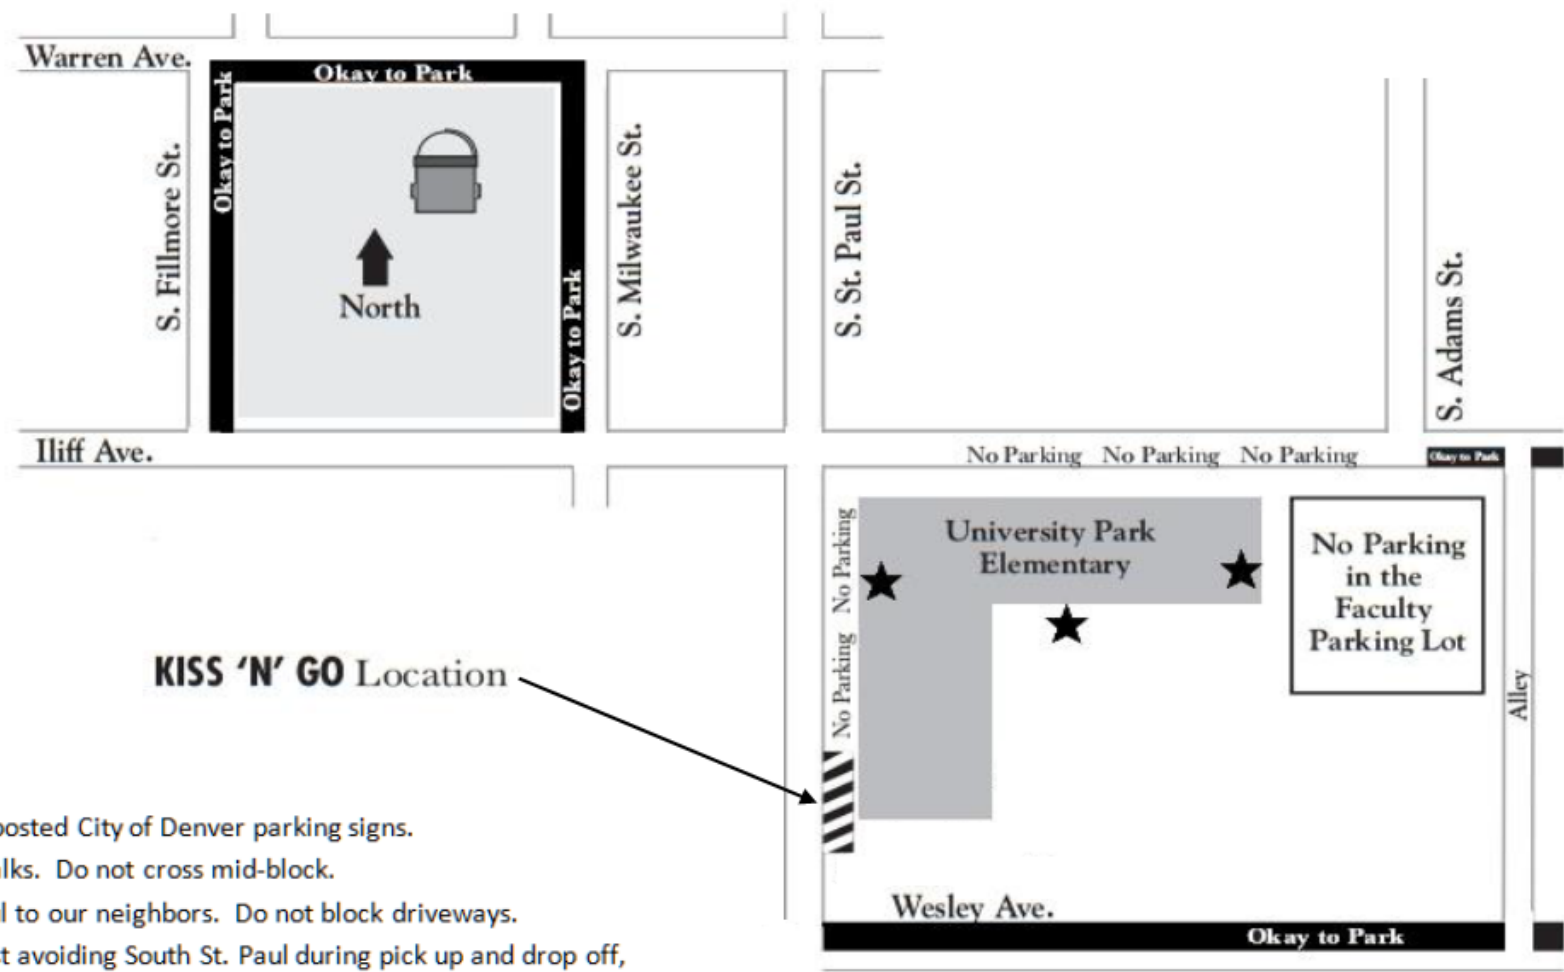

Stop, Look & Listen

University Park Elementary
Traffic and Parking Rules

KISS 'N' GO Location

- Please observe all posted City of Denver parking signs.
- Always use crosswalks. Do not cross mid-block.
- Please be respectful to our neighbors. Do not block driveways.
- We strongly suggest avoiding South St. Paul during pick up and drop off, unless you are using Kiss 'N' Go.
- The parking lot to the east of school is for staff only.
- No pick up or drop off in the alley.
- The east side of St. Paul is for unloading and loading only.

★ On inclement weather days, doors 3, 5, and 9 will be open. Drop off in gym.