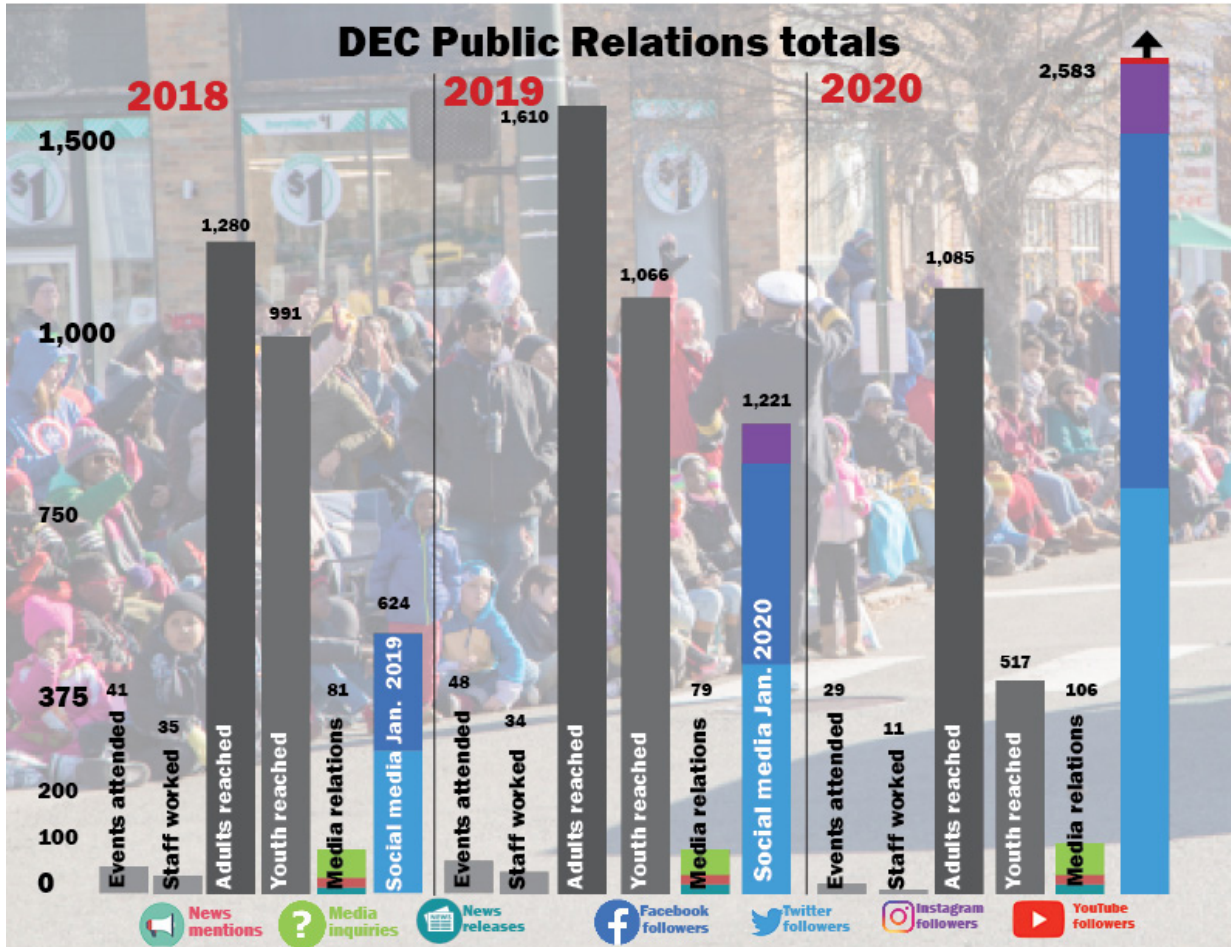

Thanks to all DEC employees who assisted with community outreach in 2020. Because of the COVID-19 pandemic, most outreach events were canceled, so we were not able to reach as many people in person. But attempts to reach more people through our social media, offering prizes for answering weekly quiz questions and weekly staff recognitions, resulted in growth in the number of people reached virtually.

Community outreach hours worked

- Karen L. Gill, 15 hours
- Ronetta Lewis-Ince, 8 hours
- Stephen Willoughby, 7 hours
- Donetta McQueen, 6 hours
- Deborah Jackson, 5 hours
- Felicia “Lisa” Roane, 2 hours
- Tory Maye, 2 hours
- Keanna Key, 1 hour
- Jackie Crofts, 1 hour
- Aishah Robinson, 1 hour
- Whitni Peyton, 1 hour
- Jessica Dockery, 1 hour