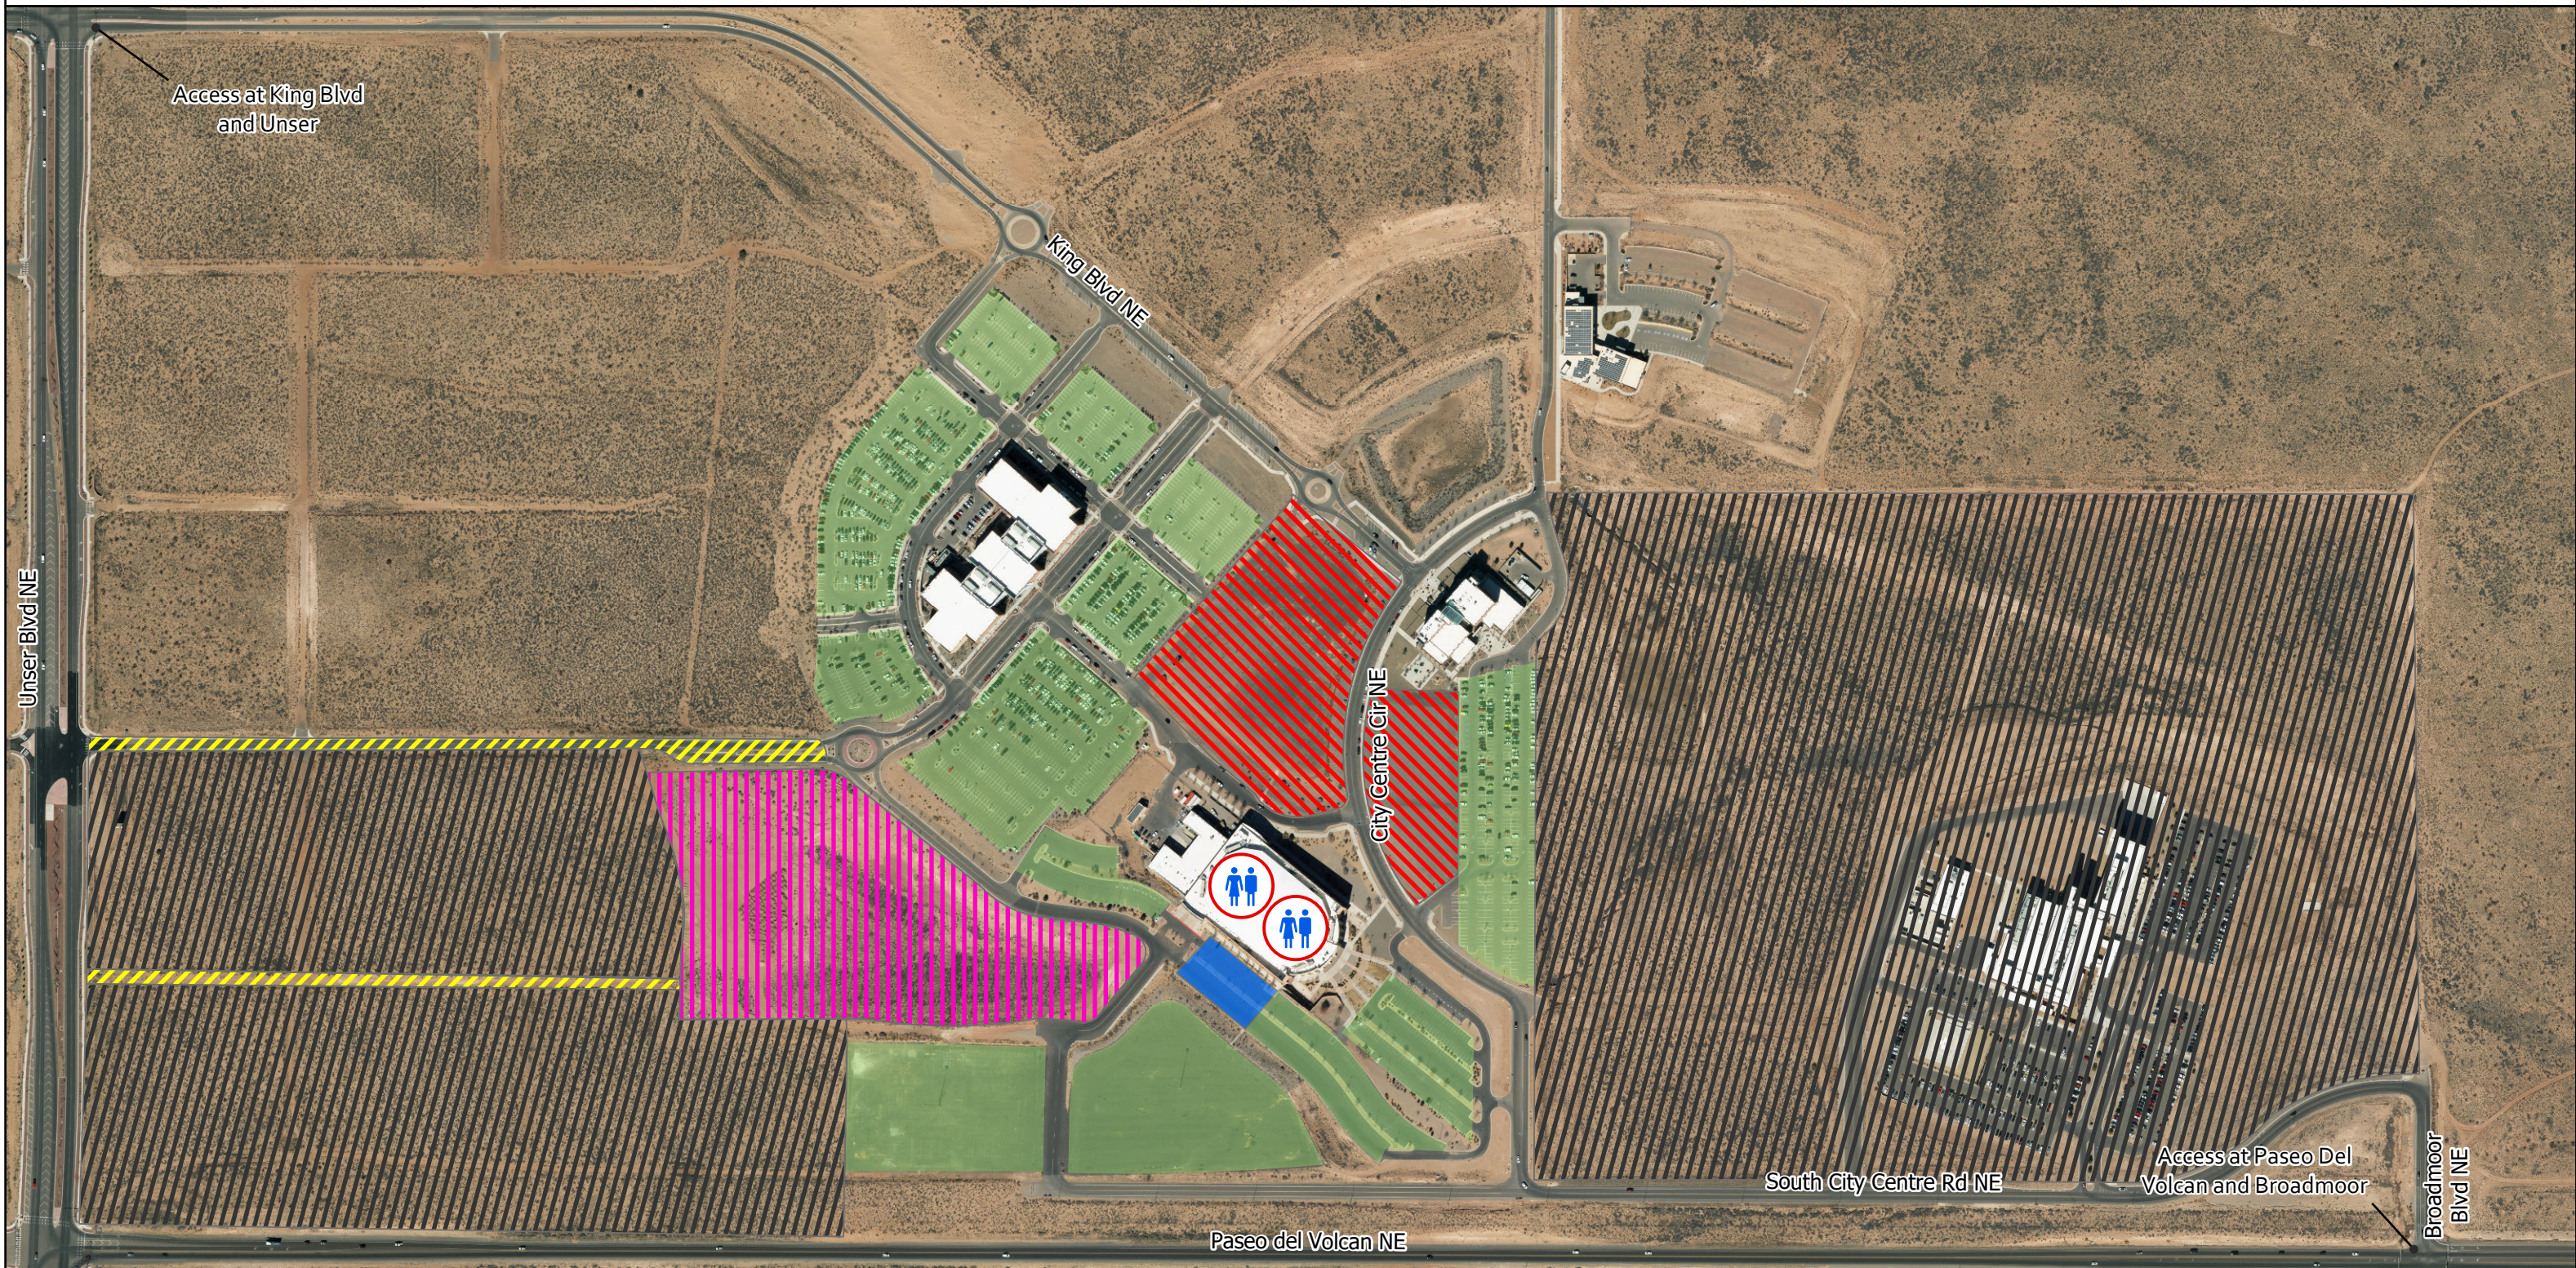

# 2020 DRIVE-IN FIREWORKS PARKING MAP

DISCLAIMER: All information in this map is provided "as is" without warranty or any representation of accuracy, timeliness or completeness. This map is not a survey and should be used for graphical purposes only.

-  Parking
-  ADA Parking
-  No Parking
-  No Access
-  Road Closed
-  Fireworks Staging Area
-  Restrooms

**RRioRancho**  
City of Vision