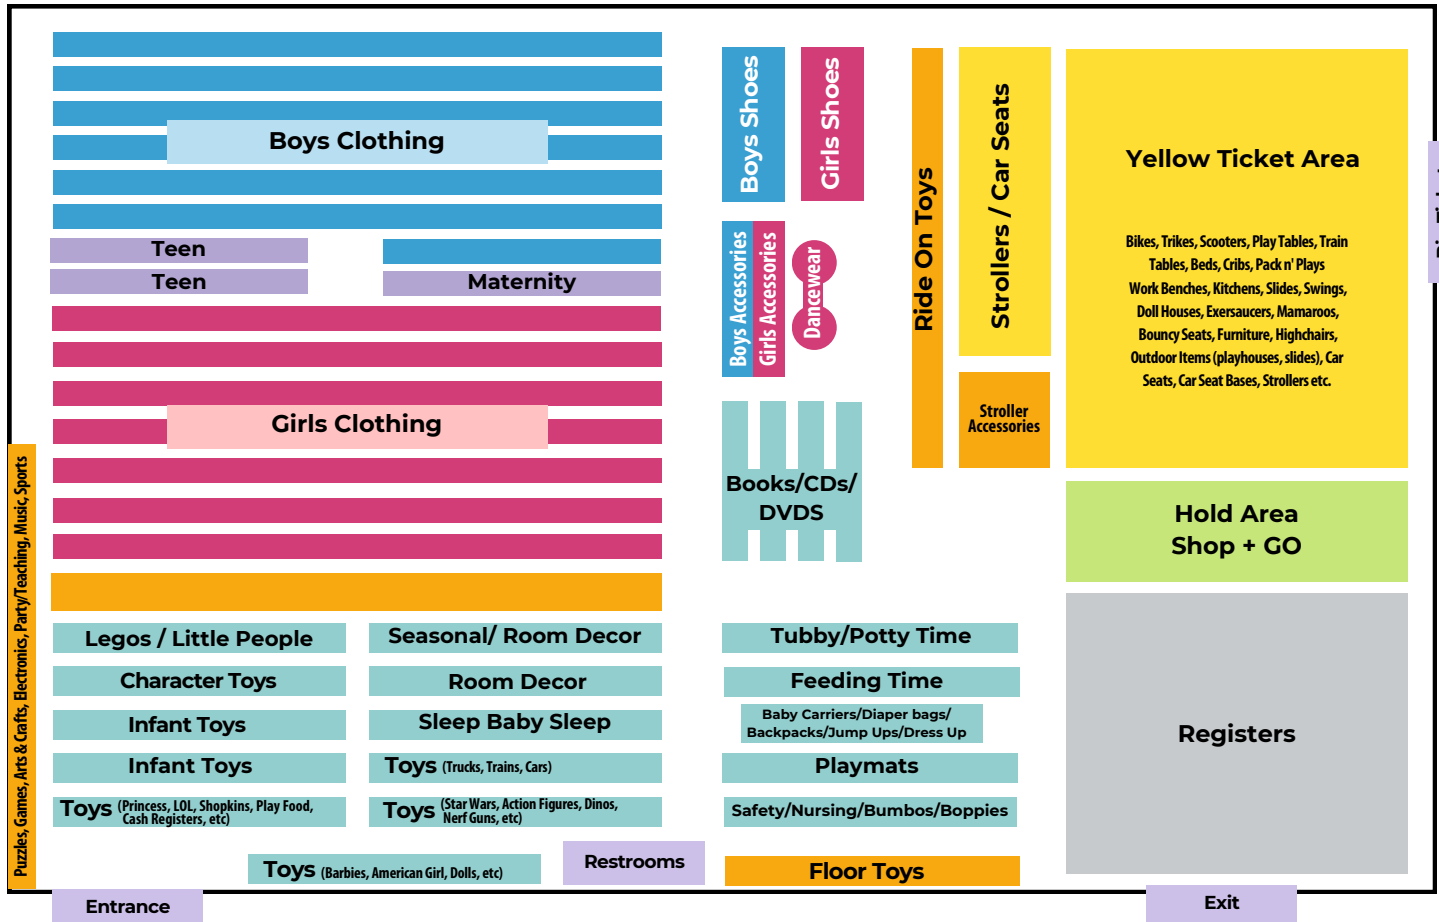

# Oaks Shopping Map | Spring 2024

Greater Philadelphia Expo Center (Hall A)

100 Station Ave | Oaks

As items sell, we are moving and re-merchandising the items consignors are selling the best we can. Please take a stroll around the entire store in case any of the departments listed on this map have moved from their original spot.

## Thursday, March 14 - OPENING DAY

9am - 8pm | Open to the Public!

**FREE ENTRY WITH TICKET OR FOOD PANTRY DONATION**

\$3 entry without ticket or donation

## Friday, March 15 - NEW MERCHANDISE

9am - 8pm | Open to the Public

## Saturday, March 16 - NEW MERCHANDISE

8am - 4pm | Open to the Public