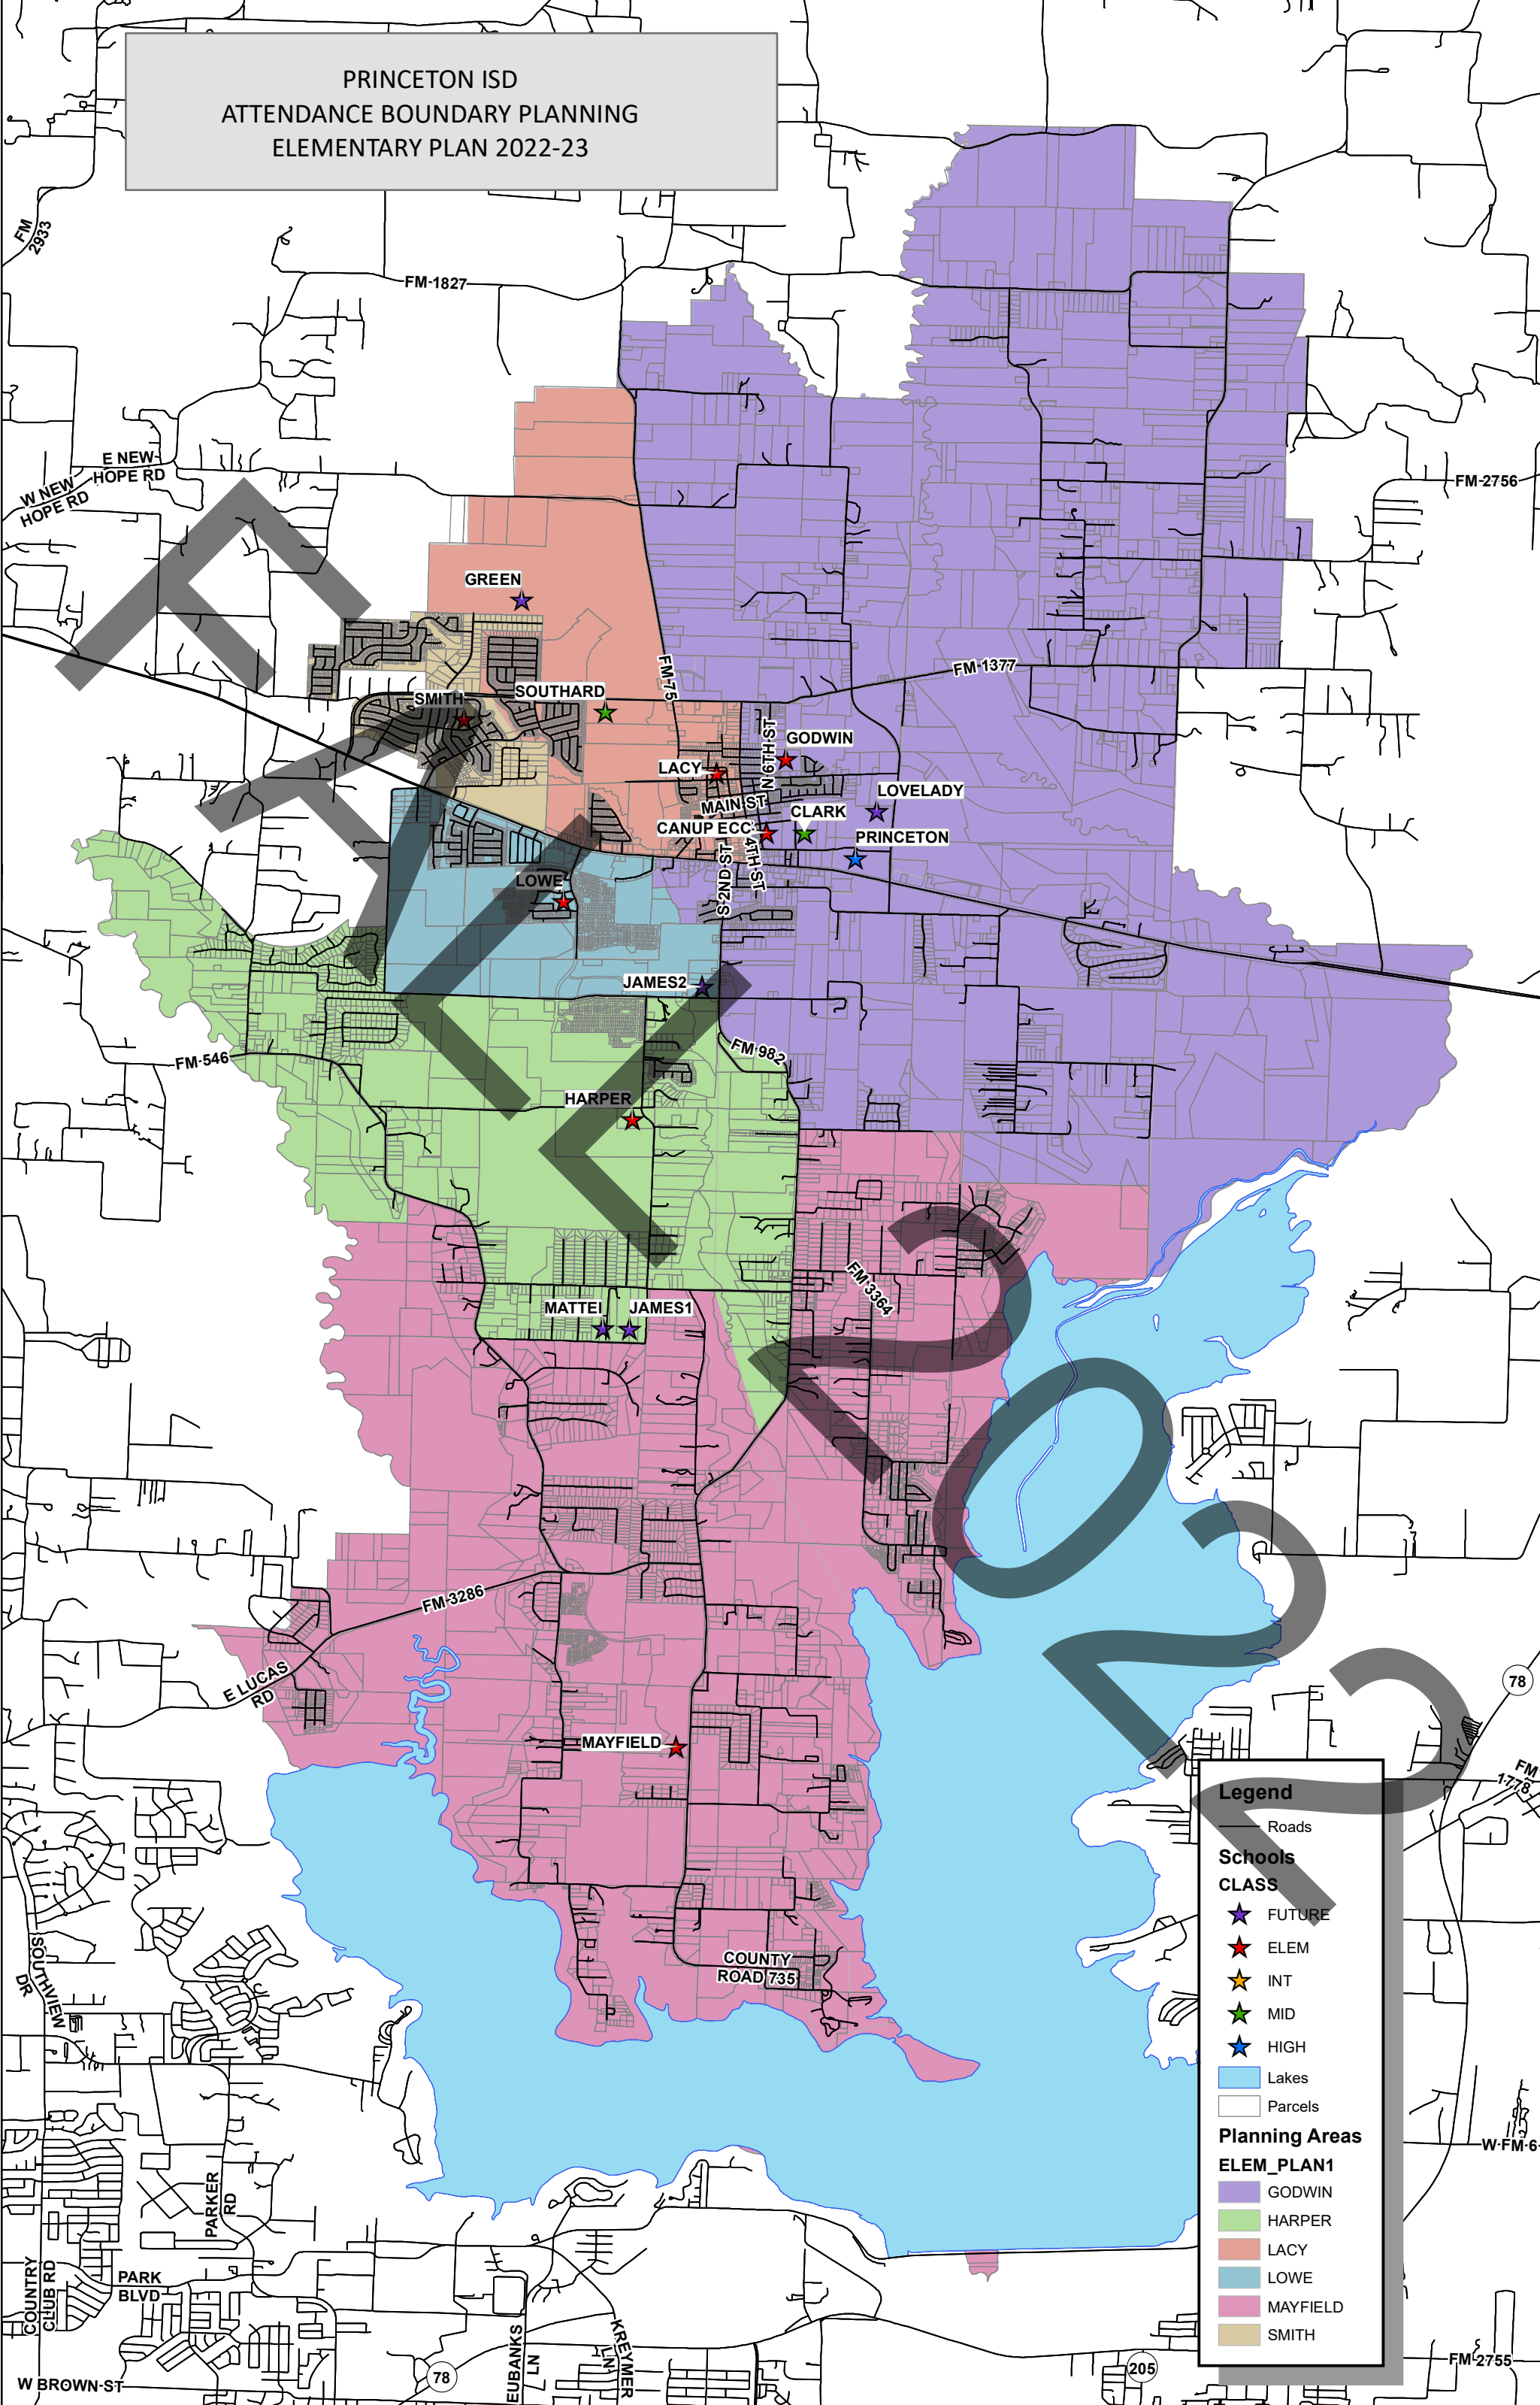

PRINCETON ISD  
 ATTENDANCE BOUNDARY PLANNING  
 ELEMENTARY PLAN 2022-23

**Legend**

- Roads
- Schools**
- CLASS**
- ★ FUTURE
- ★ ELEM
- ★ INT
- ★ MID
- ★ HIGH
- Lakes
- Parcels
- Planning Areas**
- ELEM\_PLAN1**
- GODWIN
- HARPER
- LACY
- LOWE
- MAYFIELD
- SMITH