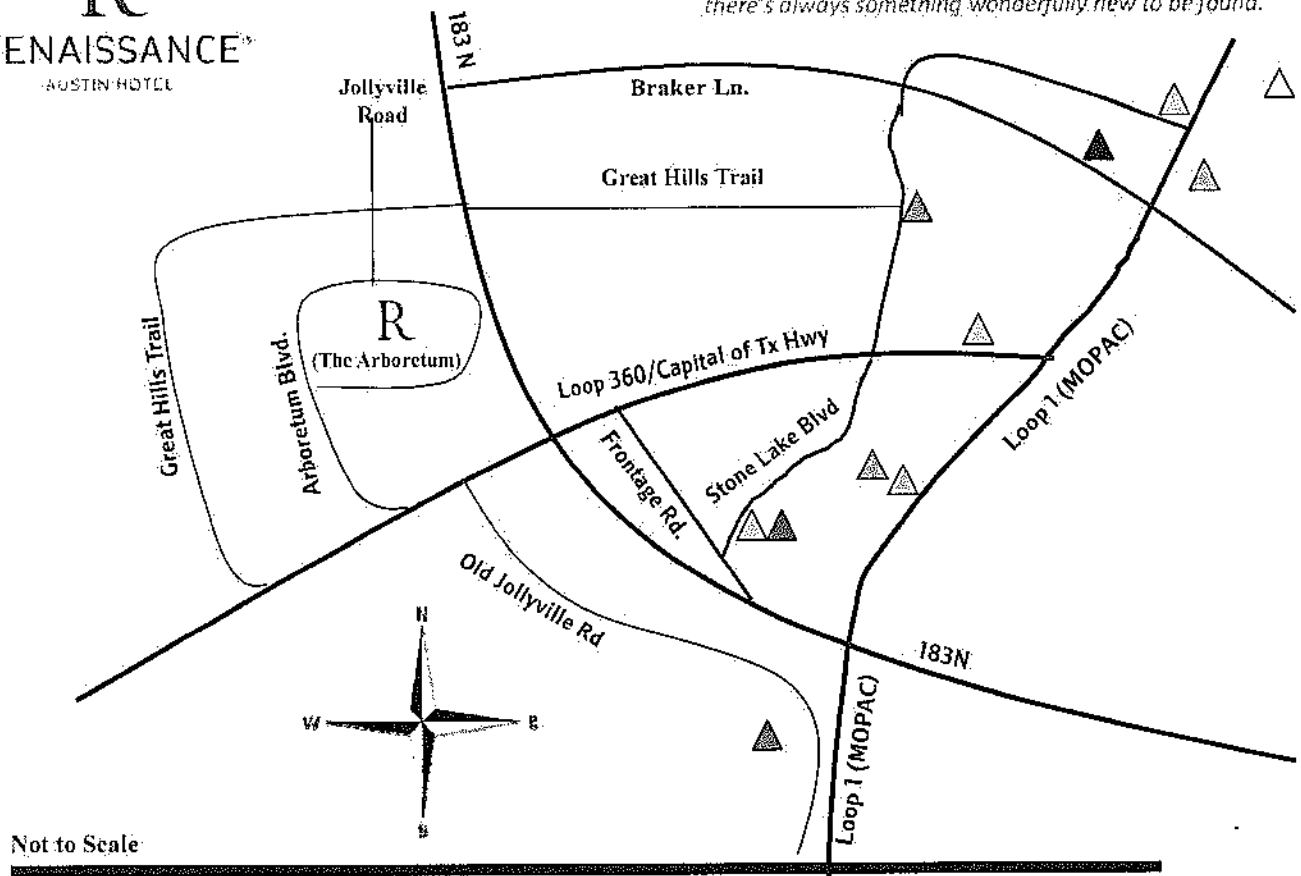

*No matter where or why you travel,  
 there's always something wonderfully new to be found.*

Not to Scale

**OVERFLOWHOTELDIRECTORY**

- |   |              |
|---|--------------|
| △ Courtyard by Marriott – 1.0 mile          | 512-502-8100 |
| ▲ Residence Inn by Marriott – 1.0 mile      | 512-502-8200 |
| △ TownPlace Suites by Marriott – 1.2 miles  | 512-231-9360 |
| △ Springhill Suites by Marriott – 1.8 miles | 512-349-0444 |
| △ Fairfield Inn and Suites – 1.9 miles      | 512-527-0734 |
| △ Hyatt Place – 1.7 miles                   | 512-231-8491 |
| △ Embassy Suites Arboretum – 1.7 miles      | 512-372-8771 |
| ▲ Hampton Inn Arboretum- 1.8 miles          | 512-349-9898 |
| ▲ Holiday Inn Arboretum – 1.7 miles         | 512-343-0888 |
| ▲ Staybridge Suites - 0.8 miles             | 512-349-0888 |
| △ Westin at the Domain – 2.6 miles          | 512-832-4197 |