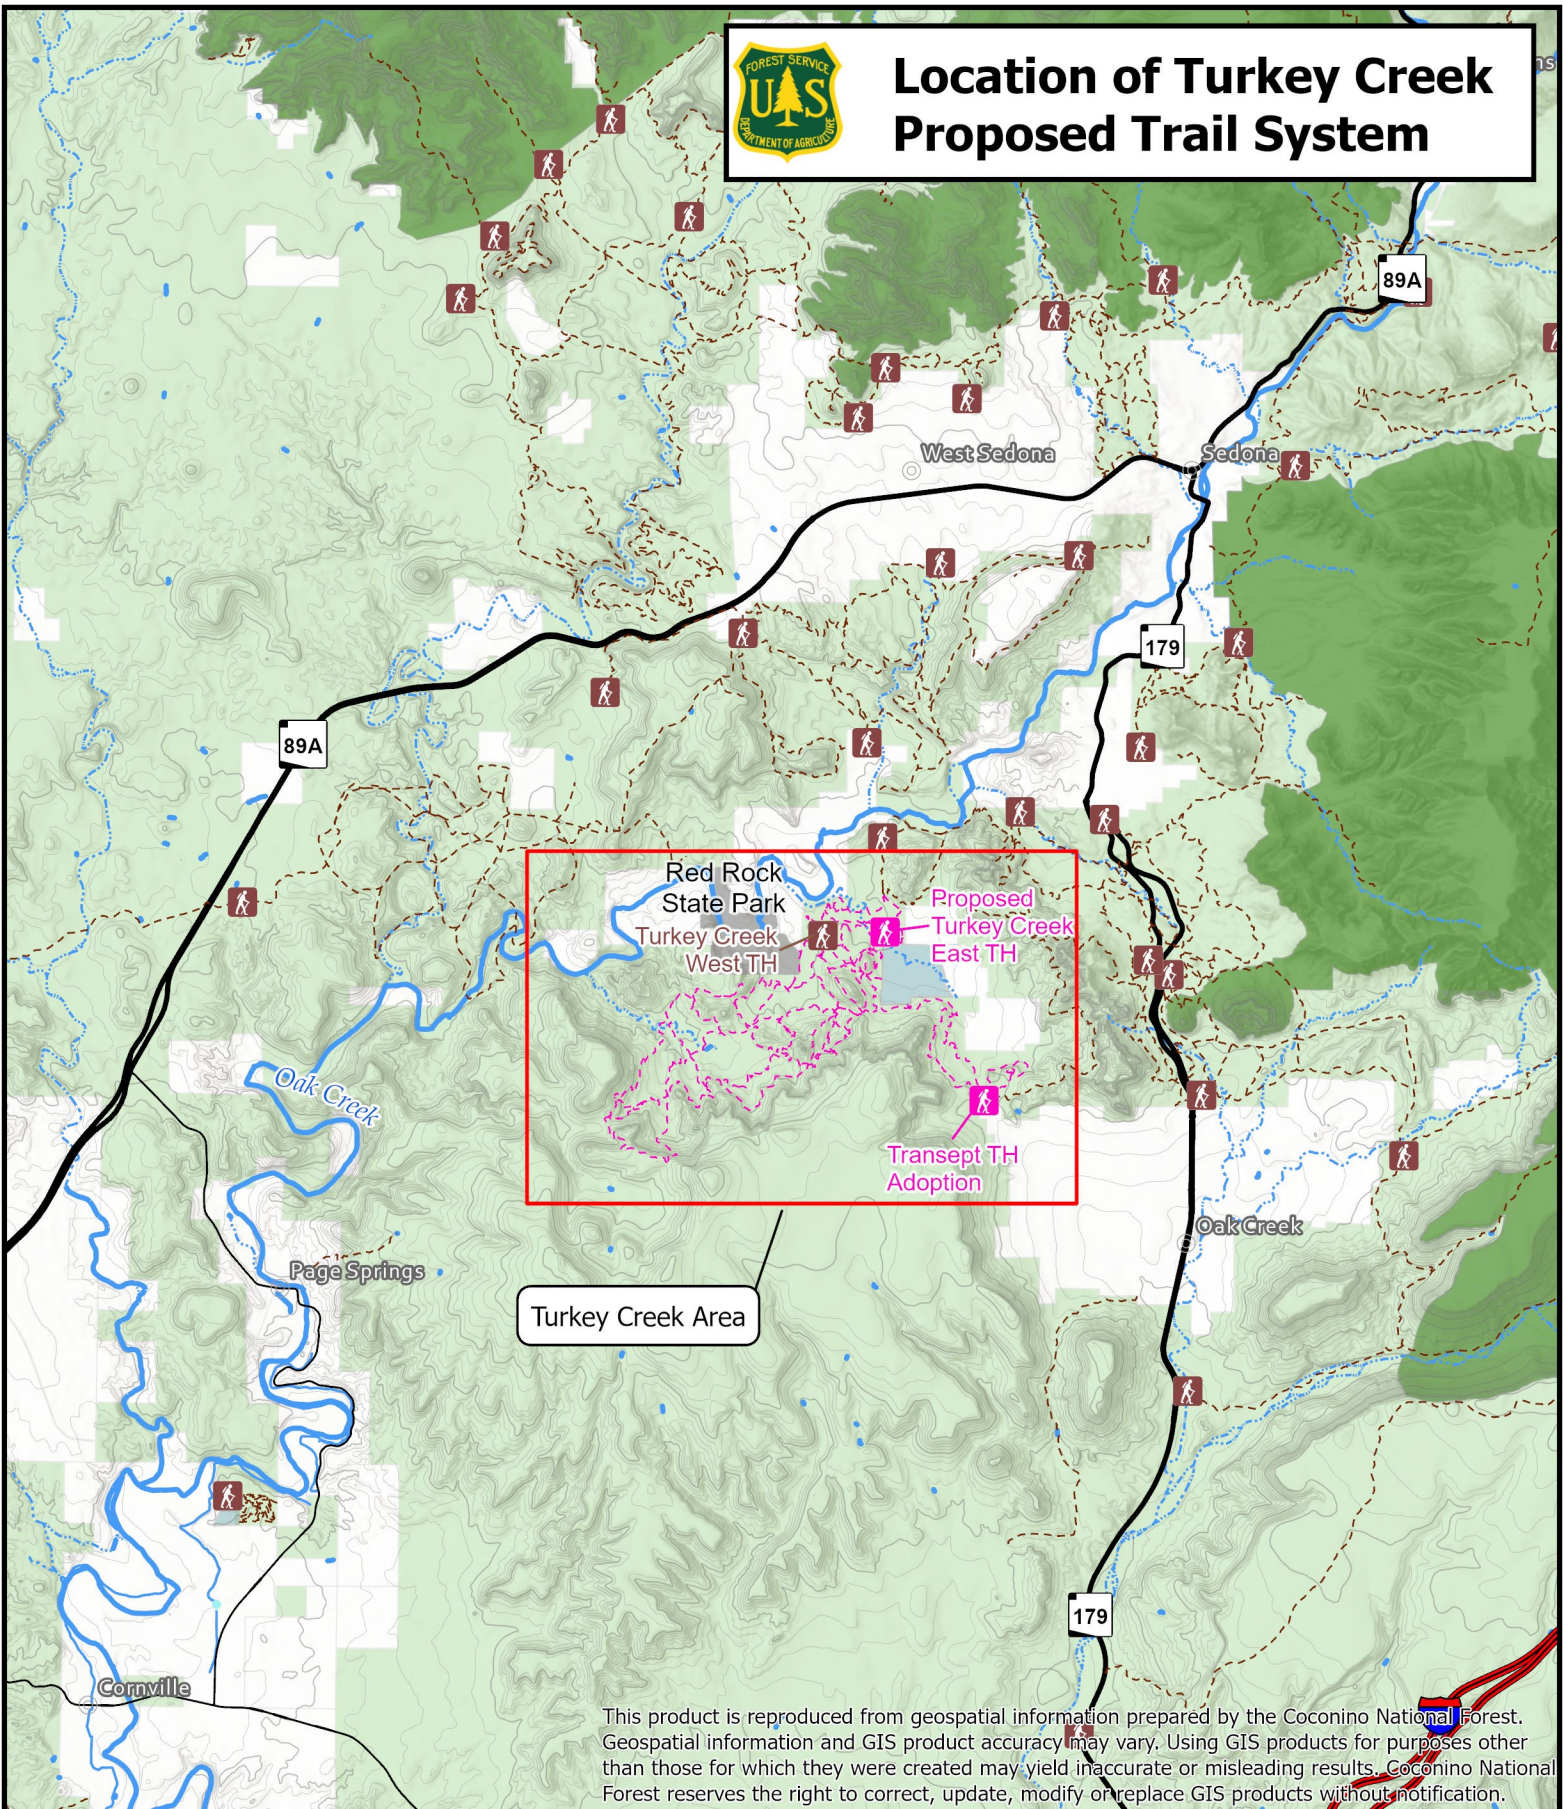

# Location of Turkey Creek Proposed Trail System

This product is reproduced from geospatial information prepared by the Coconino National Forest. Geospatial information and GIS product accuracy may vary. Using GIS products for purposes other than those for which they were created may yield inaccurate or misleading results. Coconino National Forest reserves the right to correct, update, modify or replace GIS products without notification.

 0      1.5      3 Miles	Existing Trailhead	National Forest System Trails	National Forest System Land
	Proposed Trailhead Improvements	Proposed Trail Improvements	Red Rock State Park
		Verde Valley School	Non-USFS Ownership
			Wilderness

NAD 1983 UTM Zone 12N | Scale 1:100,000

Map updated: 10/15/2024