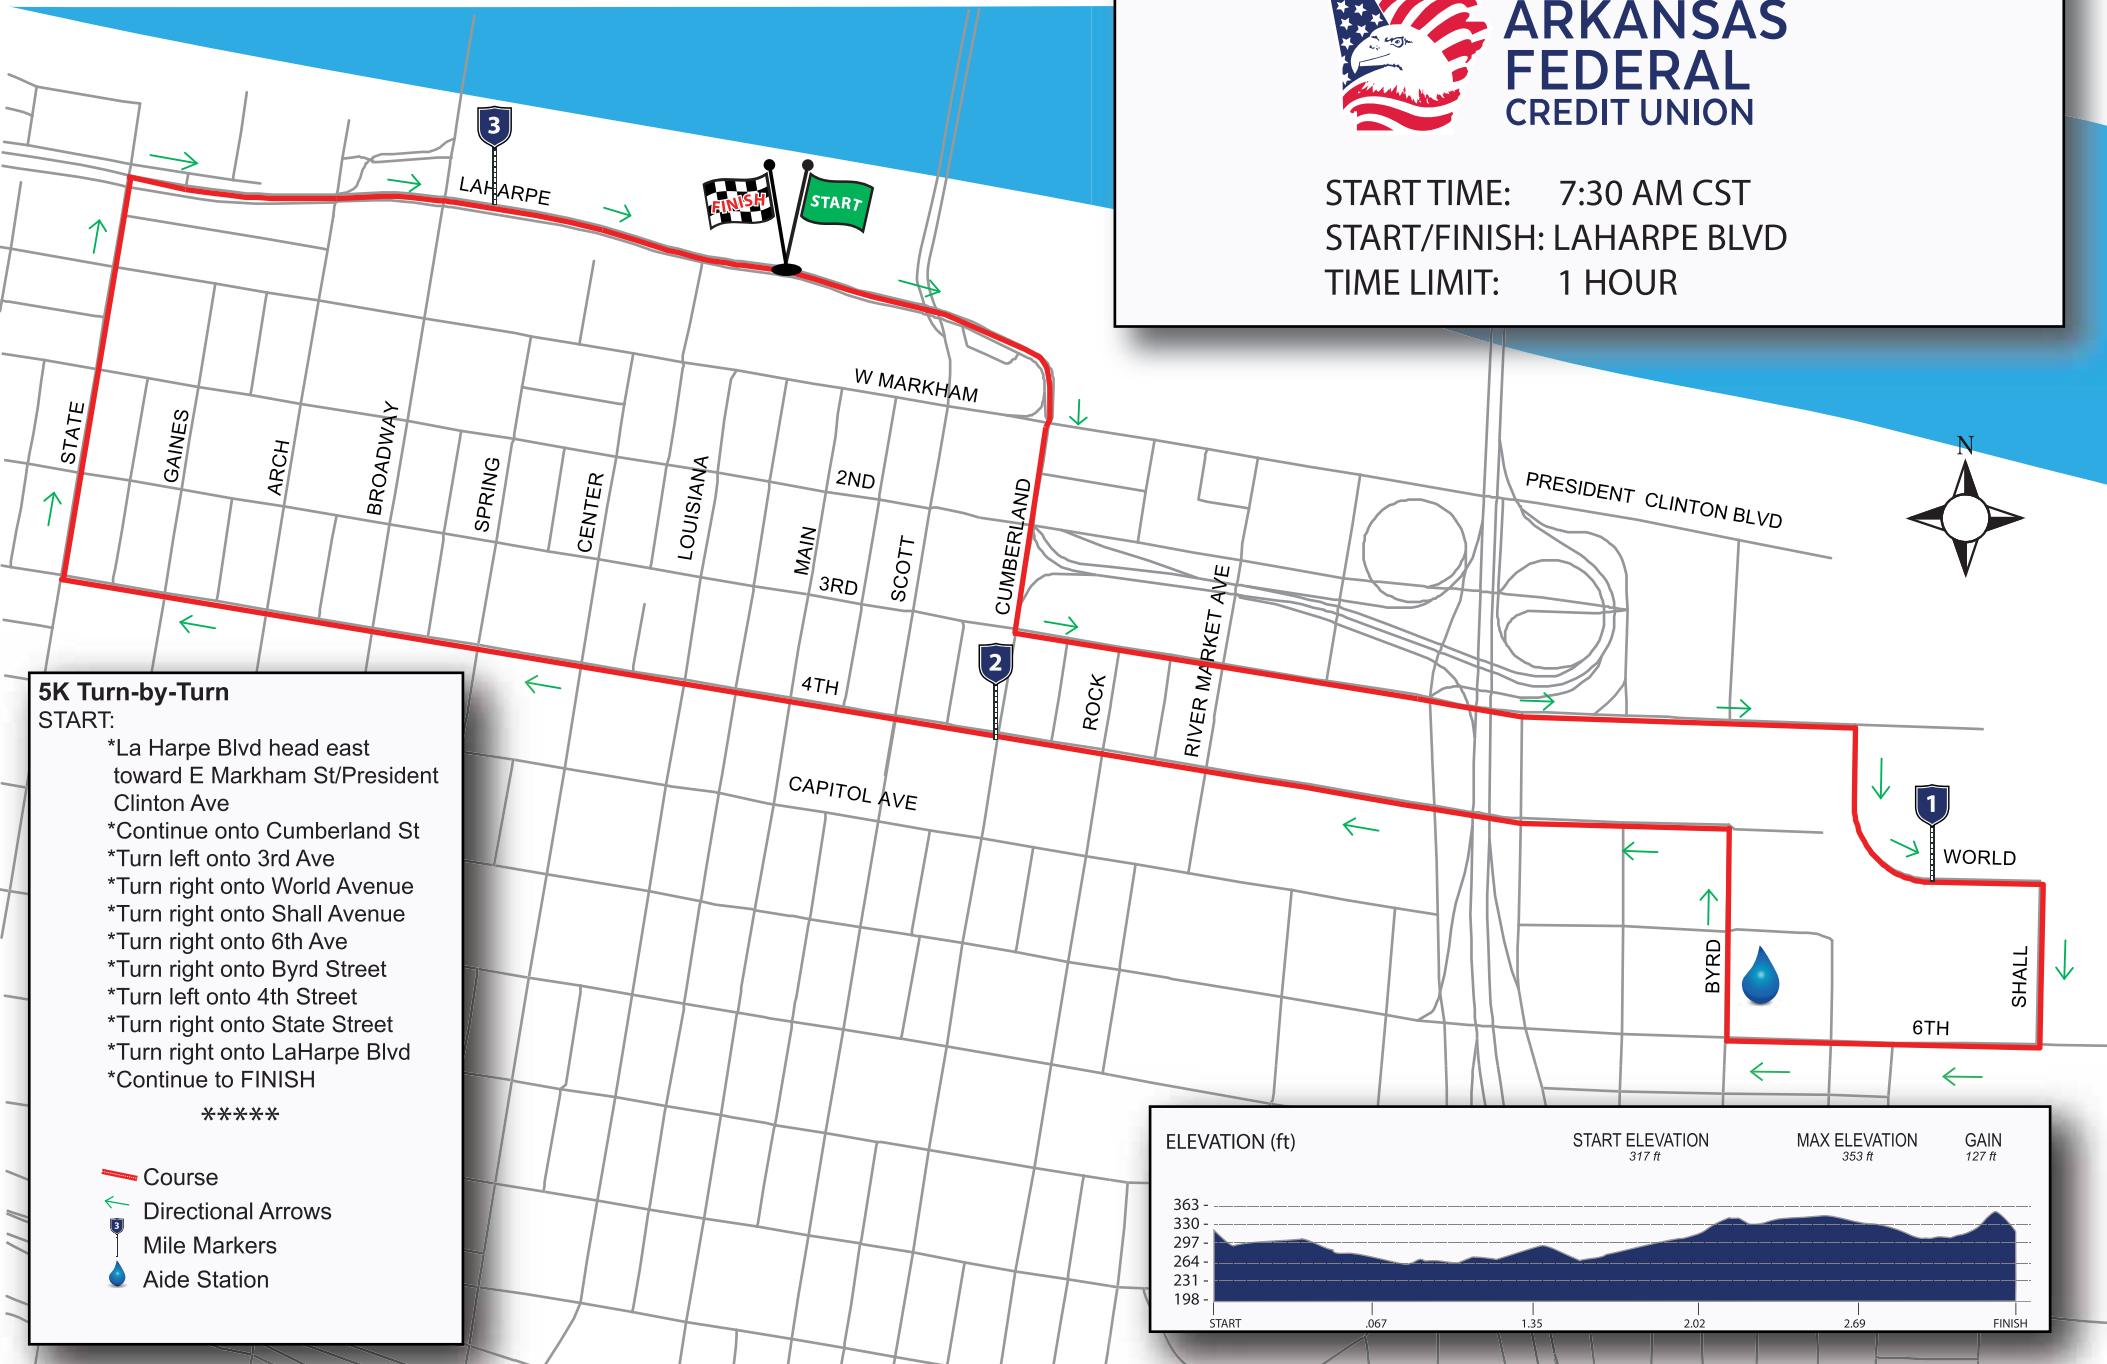

2020 LITTLE ROCK 5K

START TIME: 7:30 AM CST
 START/FINISH: LAHARPE BLVD
 TIME LIMIT: 1 HOUR

5K Turn-by-Turn

START:

- *La Harpe Blvd head east toward E Markham St/President Clinton Ave
- *Continue onto Cumberland St
- *Turn left onto 3rd Ave
- *Turn right onto World Avenue
- *Turn right onto Shall Avenue
- *Turn right onto 6th Ave
- *Turn right onto Byrd Street
- *Turn left onto 4th Street
- *Turn right onto State Street
- *Turn right onto LaHarpe Blvd
- *Continue to FINISH

- Course
- Directional Arrows
- Mile Markers
- Aide Station