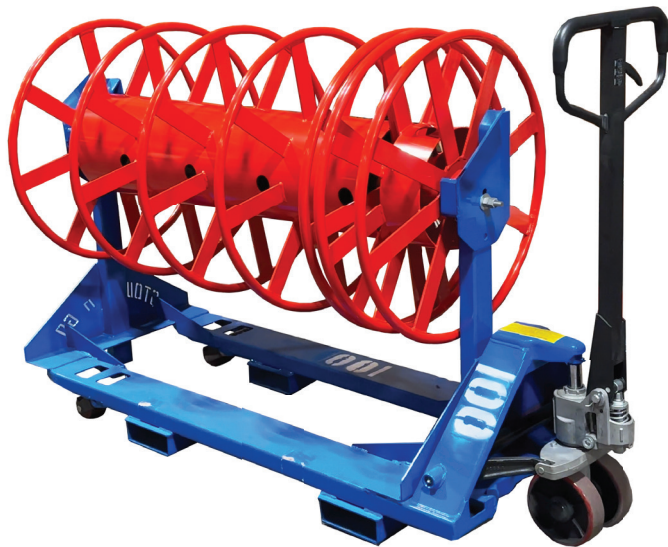

CAPACITY CHARTS

4-COMPARTMENT HYBRID PARALLEL REEL		
SIZE	STATIONARY	SPINNING
750MCM	340'	250'
600MCM	400'	300'
500MCM	530'	370'
400MCM	660'	440'
350MCM	710'	490'
300MCM	800'	590'
250MCM	970'	650'
4/0	1150'	810'
3/0	1470'	980'
2/0	1910'	1170'
1/0	2150'	1480'

5-COMPARTMENT HYBRID PARALLEL REEL		
SIZE	STATIONARY	SPINNING
750MCM	250'	250'
600MCM	300'	300'
500MCM	370'	370'
400MCM	440'	440'
350MCM	490'	490'
300MCM	590'	590'
250MCM	650'	650'
4/0	810'	810'
3/0	980'	980'
2/0	1170'	1170'
1/0	1480'	1480'

5-COMPARTMENT STOW AND GO HYBRID PARALLEL REEL		
SIZE	STATIONARY	SPINNING
750MCM	180'	90'
600MCM	220'	110'
500MCM	260'	130'
400MCM	320'	160'
350MCM	360'	180'
300MCM	440'	220'
250MCM	480'	240'
4/0	600'	300'
3/0	720'	360'
2/0	860'	430'
1/0	1080'	540'