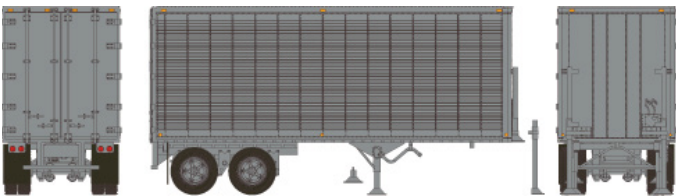

26' Unlettered - Silver (No Side Door)

Item #	Price
403121 ____	$31.95 USD
403122 ____	$37.95 CAD