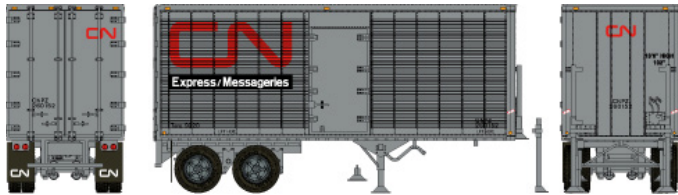

CN Express / Messageries (With Side Door)

Item #	Road Number	Item #	Road Number
403091	____	206152	____
403092	____	206167	____
403093	____	206183	____