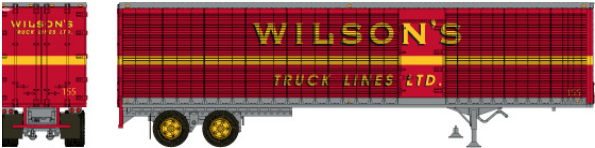

Wilson's Truck Lines (With Side Door)

Item #	Road Number	Item #	Road Number
403118	____	155	____
403119	____	193	____
403120	____	231	____