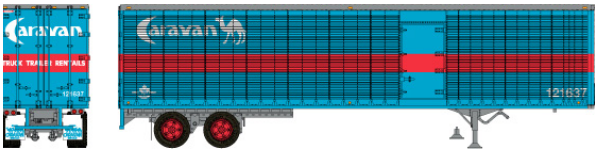

Caravan Leasing (With Side Door)

Item #	Road Number	Item #	Road Number
403115	____	121637	____
403116	____	121641	____
403117	____	121668	____