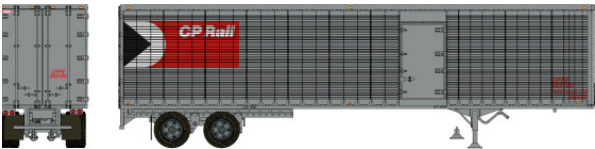

CP Rail (With Side Door)

Item #	Road Number	Item #	Road Number
403112	____	282100	____
403113	____	282109	____
403114	____	282138	____