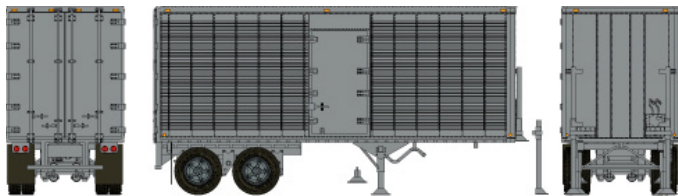

26' Unlettered - Silver (With Side Door)

Item #	Order Deadline
403122 ____	ORDER DEADLINE: JANUARY 16TH, 2023

CANADA: 500 ALDEN ROAD • UNIT 21 • MARKHAM • ONTARIO • L3R 5H5
USA: PO BOX 796 • HIGGANUM • CONNECTICUT • 06441
Tel. 905.474.3314. Fax. 905.474.3325. Visit. www.rapidotrains.com

RAPIDO