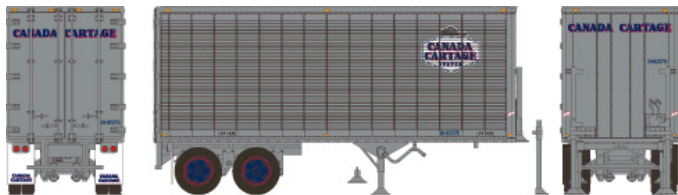

Canada Cartage

Item #	Road Number	Item #	Road Number
403085	____	8H0375	____
403086	____	8H0386	____
403087	____	8H0394	____