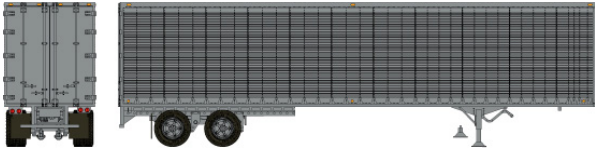

45' Unlettered - Silver (No Side Door)

Item #
403123