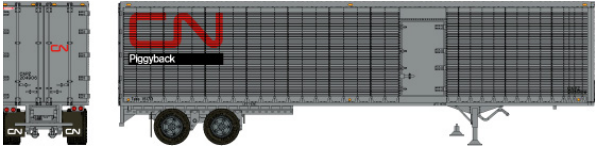

CN Piggyback (With Side Door)

Item #	Road Number	Item #	Road Number
403109	____	204906	____
403110	____	204910	____
403111	____	204934	____