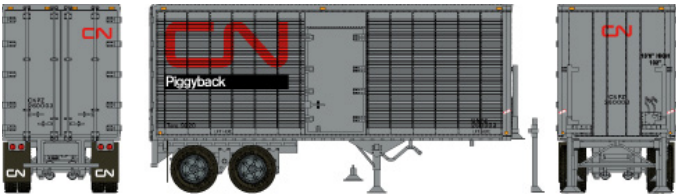

CN Piggyback (With Side Door)

Item #	Road Number	Item #	Road Number
403088	____	260003	____
403089	____	260109	____
403090	____	260132	____