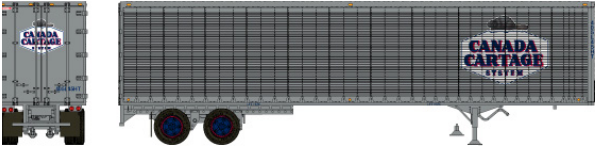

Canada Cartage

Item #	Road Number	Item #	Road Number
403106	____	405L45HT	____
403107	____	428L45HT	____
403108	____	492L45HT	____