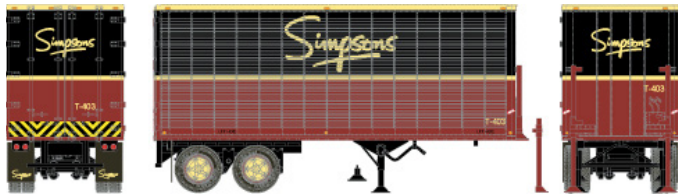

Simpsons

Item #	Road Number	Item #	Road Number
403079	____	T403	____
403080	____	T412	____
403081	____	T440	____