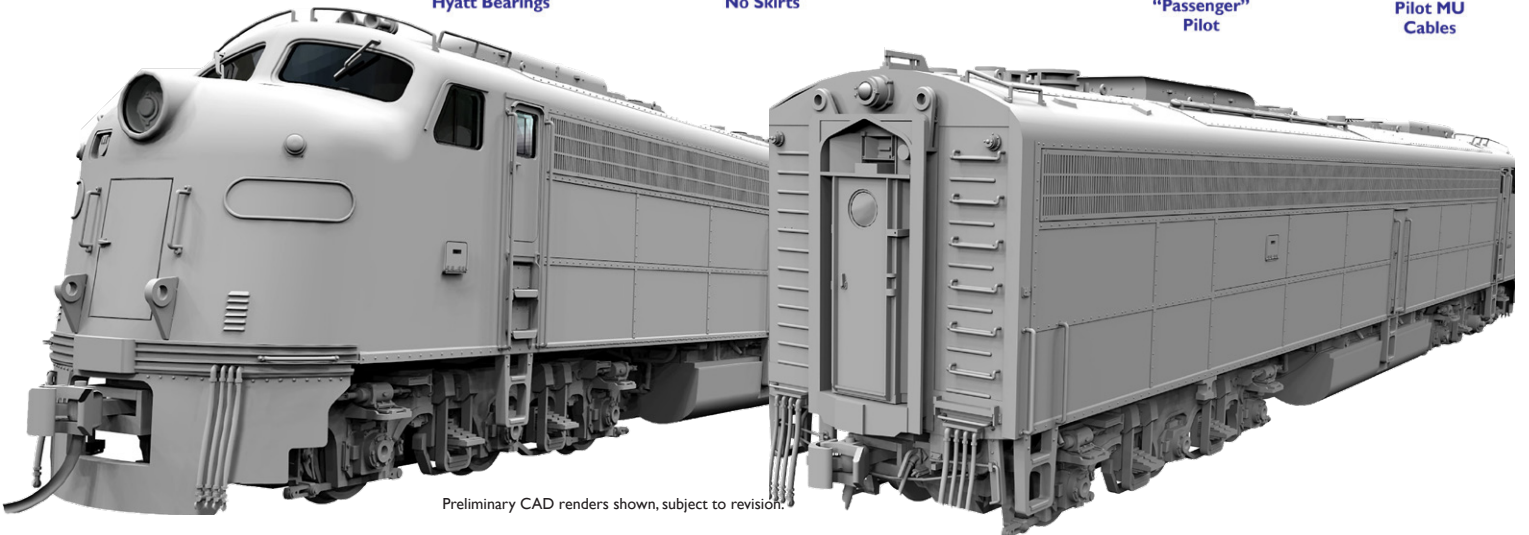

Amtrak 4316

Preliminary CAD renders shown, subject to revision.

RAPIDO
TRAINS INC.

CANADA: UNIT 21 • 500 ALDEN ROAD • MARKHAM • ONTARIO • L3R 5H5
USA: PO BOX 796 • HIGGANUM • CONNECTICUT • 06441
Tel. 1-855-LRC-6917 Fax. 1-905-474-3325 Website www.rapidotrains.com

Customer Name _____
Phone Number _____

RAPIDO