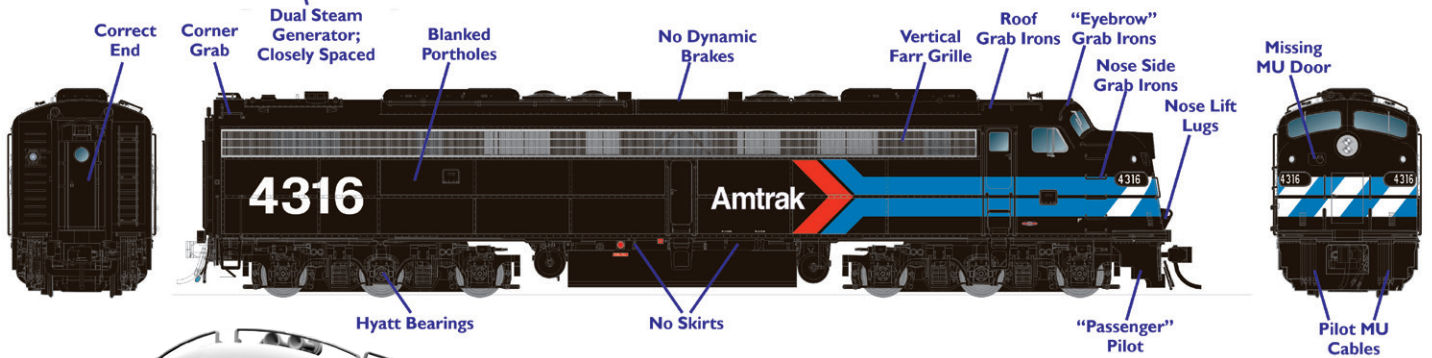

Amtrak 4316

Preliminary CAD renders shown, subject to revision.

RAPIDO
TRAINS INC.

CANADA: UNIT 21 • 500 ALDEN ROAD • MARKHAM • ONTARIO • L3R 5H5
USA: PO BOX 796 • HIGGANUM • CONNECTICUT • 06441
Tel. 1-855-LRC-6917 Fax. 1-905-474-3325 Website www.rapidotrains.com

Customer Name _____
Phone Number _____

RAPIDO