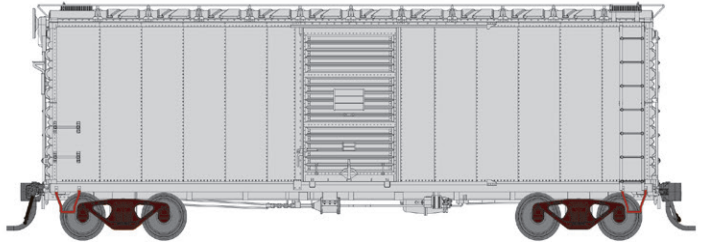

Undecorated (Late Improved Dreadnaught Ends)

SKU	Description
☐ 155099	Undecorated - single car Decorated cars have six individual car numbers per paint scheme. These will be available as a six pack (six individual cars shrink wrapped together and easily broken up for individual sale).