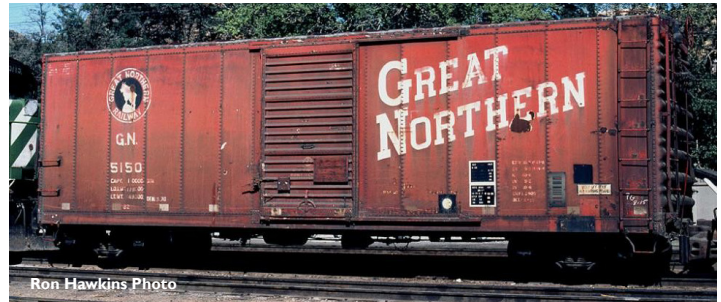

MSRP

US	CAD
$54.95 - SINGLE	$64.95 - SINGLE
$329.70 - 6-PACK	$389.70 - 6-PACK
ORDER DEADLINE FEBRUARY 15TH, 2022	

CANADA: UNIT 21 • 500 ALDEN ROAD • MARKHAM • ONTARIO • L3R 5H5
USA: PO BOX 796 • HIGGANUM • CONNECTICUT • 06441
Tel. 1-855-LRC-6917 Fax. 1-905-474-3325 Website www.rapidotrains.com

Store Name _____
Phone Number _____

RAPIDO