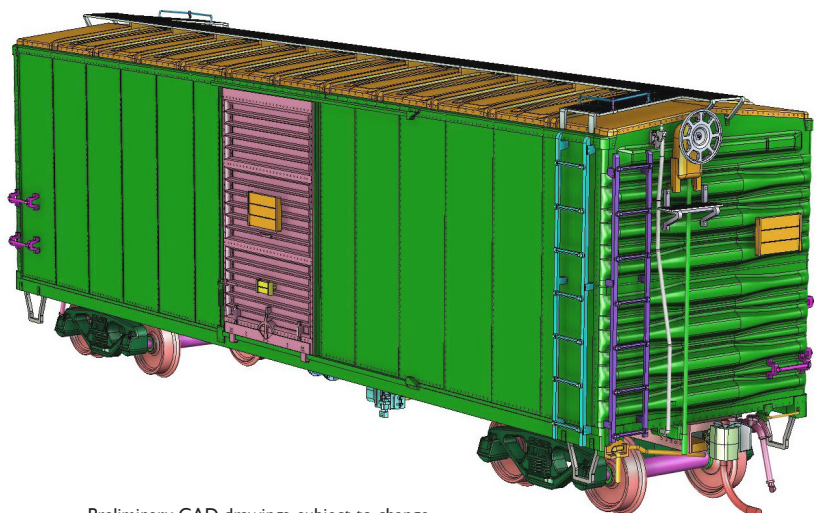

Preliminary CAD drawings, subject to change

CANADA: UNIT 21 • 500 ALDEN ROAD • MARKHAM • ONTARIO • L3R 5H5
USA: PO BOX 796 • HIGGANUM • CONNECTICUT • 06441
Tel. 1-855-LRC-6917 Fax. 1-905-474-3325 Website www.rapidotrains.com

Store Name _____
Phone Number _____

RAPIDO