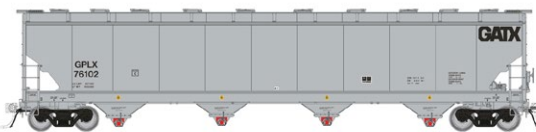

RAPIDO

**HO
SCALE**

TRINITY 6221 PLASTIC PELLET HOPPER

Sunoco (ARSX)

6221 cu.ft. / 1999+

Car Numbers: 4097, 4200, 4206, 4228, 4432, 4510

- Item # 136001 — 6-pack
- Item # 136001A — Single Car

General American Marks (GPLX)

6221 cu.ft. / 1999+

Car Numbers: 76548, 76635, 76702, 76714, 76769, 76795

- Item # 136002 — 6-pack
- Item # 136002A — Single Car

Trinity Industries Leasing (TILX)

6221 cu.ft. / 1997+

Car Numbers: 620002, 620037, 620062, 620070, 620094, 620120