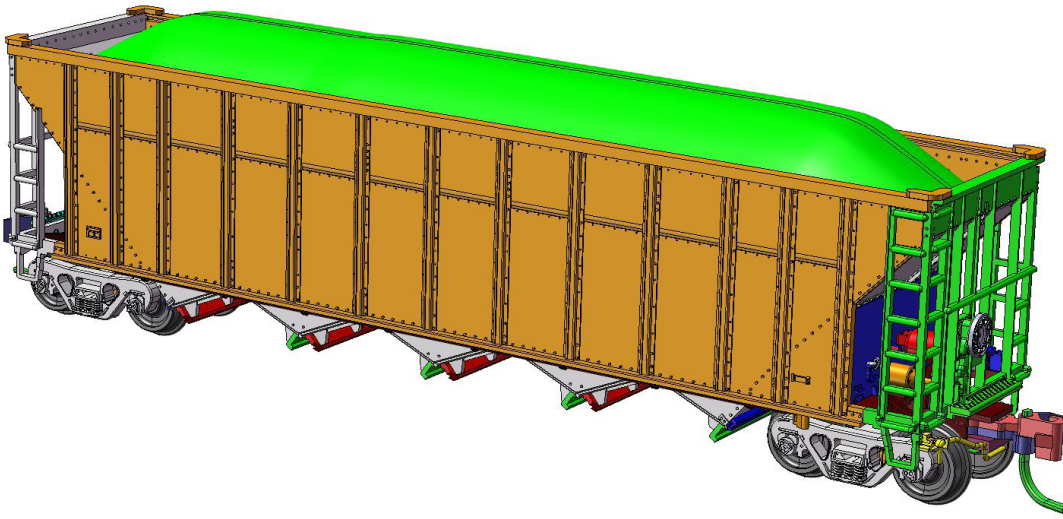

AUTOFLOOD III RAPID DISCHARGE HOPPER