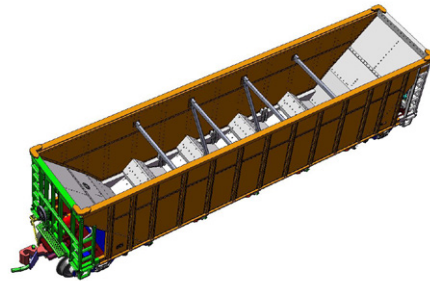

AUTOFLOOD III RAPID DISCHARGE HOPPER

Gulf Power Company - GLFX

Item #
6-Pack #1 Single Car
538011 538011A

Road #
8001, 8017, 8022, 8035, 8047, 8053
(Single car randomly selected from these numbers)

Item #
6-Pack #3 Single Car
538013 538013A

Road #
8099, 8103, 8109, 8116, 8121, 8125
(Single car randomly selected from these numbers)

Item #
6-Pack #2 Single Car
538012 169012A

Road #
8058, 8062, 8070, 8076, 8085, 8092
(Single car randomly selected from these numbers)

Item #
6-Pack #4 No single cars
538014 Order in multiples of 6 only
Unnumbered

GATX Corporation - GGPX

Item #
6-Pack #1 Single Car
538015 538015A

Road #
1752, 1734, 1746, 1767, 1779, 1783
(Single car randomly selected from these numbers)

Item #
6-Pack #3 Single Car
538017 538017A

Road #
1739, 1757, 1788, 1817, 1802, 1811
(Single car randomly selected from these numbers)

Item #
6-Pack #2 Single Car
538016 538016A

Road #
1795, 1801, 1814, 1820, 1808, 1776
(Single car randomly selected from these numbers)

Item #
6-Pack #4 No single cars
538018 Order in multiples of 6 only
Unnumbered

Western Resources, Inc. - KPLX

Item #
6-Pack #1 Single Car
538019 538019A

Road #
6115, 6101, 6123, 6134, 6148, 6152
(Single car randomly selected from these numbers)

Item #
6-Pack #3 Single Car
538021 538021A

Road #
6222, 6109, 6113, 6128, 6137, 6142
(Single car randomly selected from these numbers)

Item #
6-Pack #2 Single Car
538020 538020A

Road #
6163, 6177, 6184, 6193, 6202, 6219
(Single car randomly selected from these numbers)

Item #
6-Pack #4 No single cars
538022 Order in multiples of 6 only
Unnumbered

Carolina Power & Light - PGNX

Item #
6-Pack #1 Single Car
538023 538023A

Road #
1100, 1111, 1119, 1125, 1132, 1144
(Single car randomly selected from these numbers)

Item #
6-Pack #3 Single Car
538025 538025A