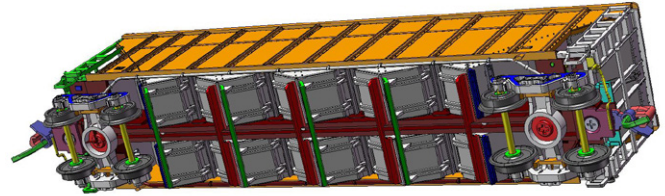

AUTOFLOOD III RAPID DISCHARGE HOPPER

Gulf Power Company - GLFX

Item #
6-Pack #1 Single Car
538011 538011A

Road #
8001, 8017, 8022, 8035, 8047, 8053
(Single car randomly selected from these numbers)

Item #
6-Pack #3 Single Car
538013 538013A

Road #
8099, 8103, 8109, 8116, 8121, 8125
(Single car randomly selected from these numbers)

Item #
6-Pack #2 Single Car
538012 169012A

Road #
8058, 8062, 8070, 8076, 8085, 8092
(Single car randomly selected from these numbers)

Item #
6-Pack #4 No single cars
538014 Order in multiples of 6 only
Unnumbered

GATX Corporation - GGPX

Item #
6-Pack #1 Single Car
538015 538015A

Road #
1752, 1734, 1746, 1767, 1779, 1783
(Single car randomly selected from these numbers)

Item #
6-Pack #3 Single Car
538017 538017A

Road #
1739, 1757, 1788, 1817, 1802, 1811
(Single car randomly selected from these numbers)

Item #
6-Pack #2 Single Car
538016 538016A

Road #
1795, 1801, 1814, 1820, 1808, 1776
(Single car randomly selected from these numbers)

Item #
6-Pack #4 No single cars
538018 Order in multiples of 6 only
Unnumbered

Western Resources, Inc. - KPLX

Item #
6-Pack #1 Single Car
538019 538019A

Road #
6115, 6101, 6123, 6134, 6148, 6152
(Single car randomly selected from these numbers)

Item #
6-Pack #3 Single Car
538021 538021A

Road #
6222, 6109, 6113, 6128, 6137, 6142
(Single car randomly selected from these numbers)

Item #
6-Pack #2 Single Car
538020 538020A

Road #
6163, 6177, 6184, 6193, 6202, 6219
(Single car randomly selected from these numbers)

Item #
6-Pack #4 No single cars
538022 Order in multiples of 6 only
Unnumbered

Carolina Power & Light - PGNX

Item #
6-Pack #1 Single Car
538023 538023A

Road #
1100, 1111, 1119, 1125, 1132, 1144
(Single car randomly selected from these numbers)

Item #
6-Pack #3 Single Car
538025 538025A