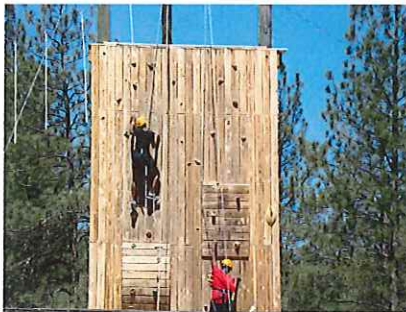

Camp To Belong Nevada

July 30th to August 4th

A week long camp experience reuniting siblings - offering personal & emotional growth, confidence building activities and family bonding.

Applications for Camp To Belong Nevada will be made available beginning Tuesday February 14th.