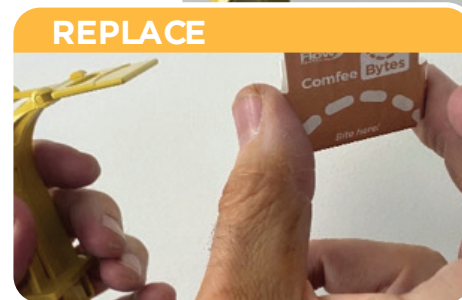

Be kind to your patients and the environment with new COMFEE BYTES!

Comfee Bytes

Disposable bite block for 3D imaging

These Single use Bite covers are a comfortable and inexpensive replacement for the Sirona* XIOS foam bite blocks, Sirona item 6141449.

Easy to use, and completely biodegradable, new Comfee Bytes are the environmentally friendly and economical alternative to Sirona's* XiosFoam bite blocks. Comfee Bytes fold over the fixed bite block to form a soft, comfortable bite plate for patients to bite on.

Comfee Bytes will work with almost any 3D CT machine that includes a bite block for patient positioning.

Single use. Affordable. Biodegradable.
Order a box or request a sample today!

Item No. 81499
Comfee Bytes Box of 100 pcs

For ordering information and free samples please visit www.flowdental.com
Or call 1-800-356-9729

*Sirona is a registered trademark of Dentsply Sirona.

800.356.9729 | Fax: 631.242.1001 | www.flowdental.com