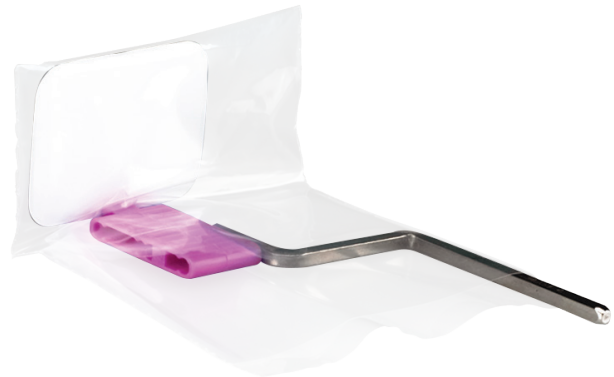

Comfee Ears

If your CBCT machine uses ear pieces to position the patient, you need Comfee Ears! These single use sleeves will fit the ear stabilization bars on most CBCT machines.

Give your patients the peace of mind they deserve.

150/box.
Item 81500