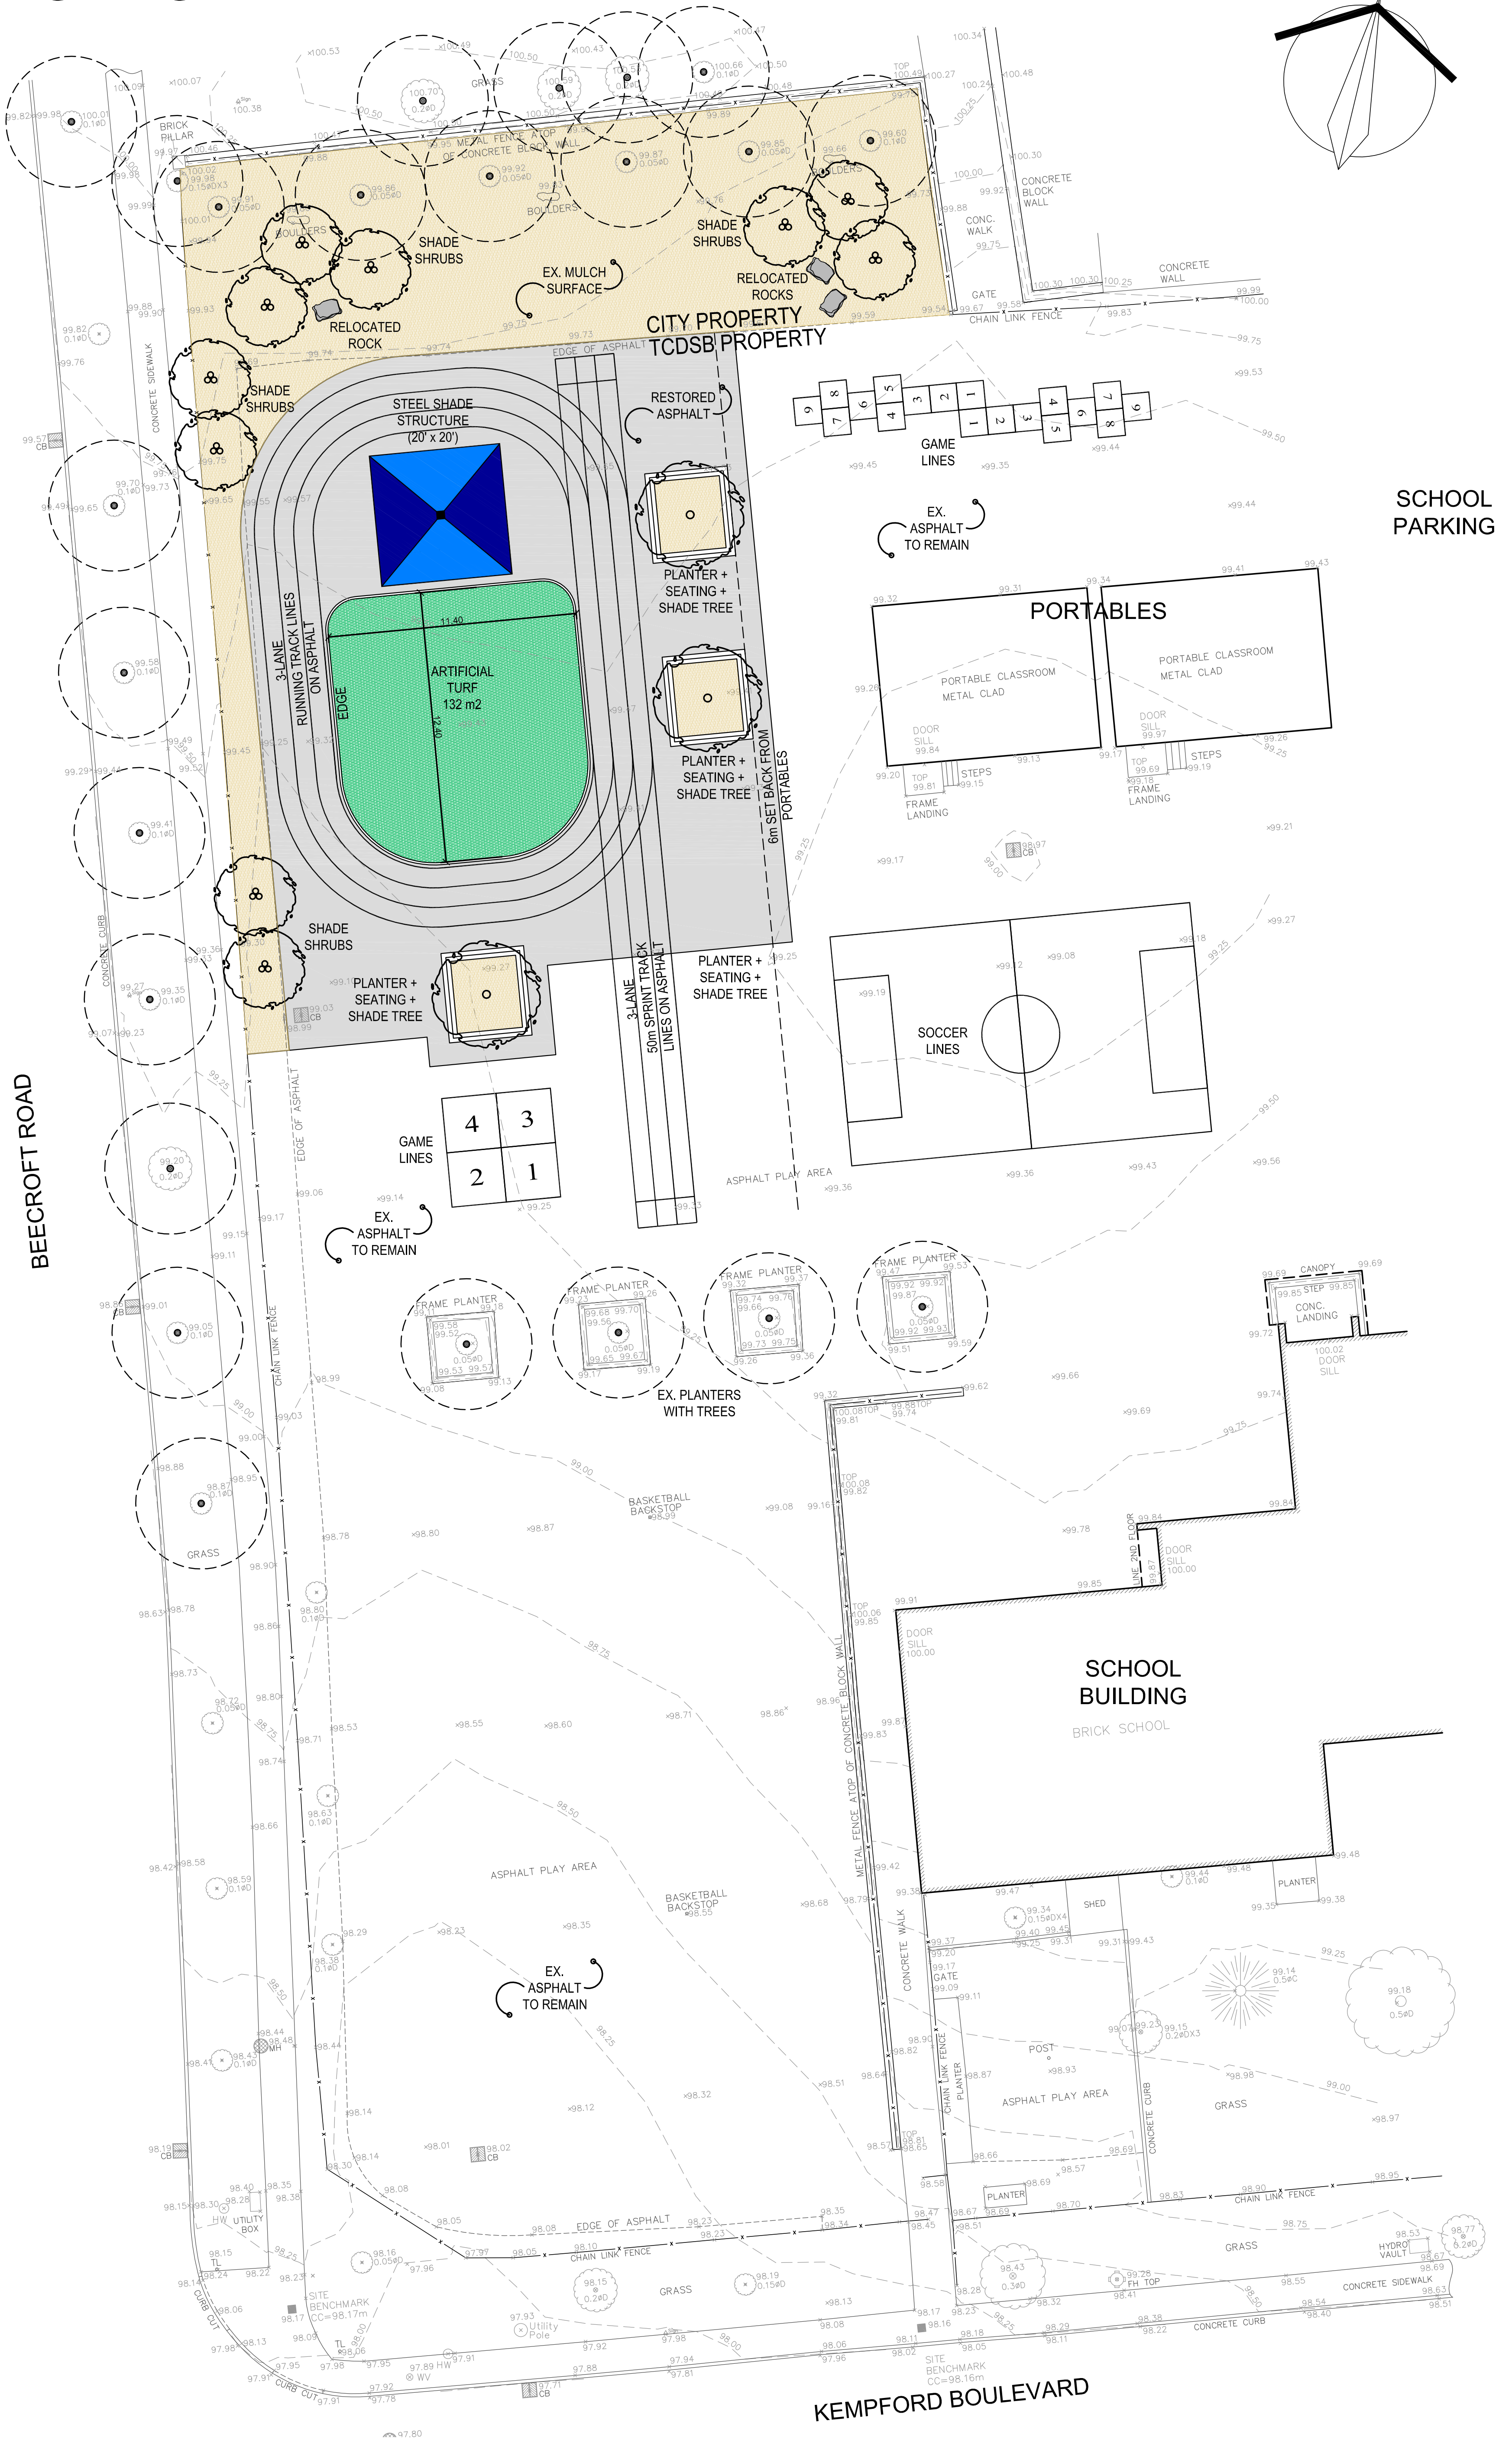

PREFERRED OPTION

LORAIN DRIVE
PARK

North

February 5, 2019
Scale 1: 150

KEMP FORD BOULEVARD