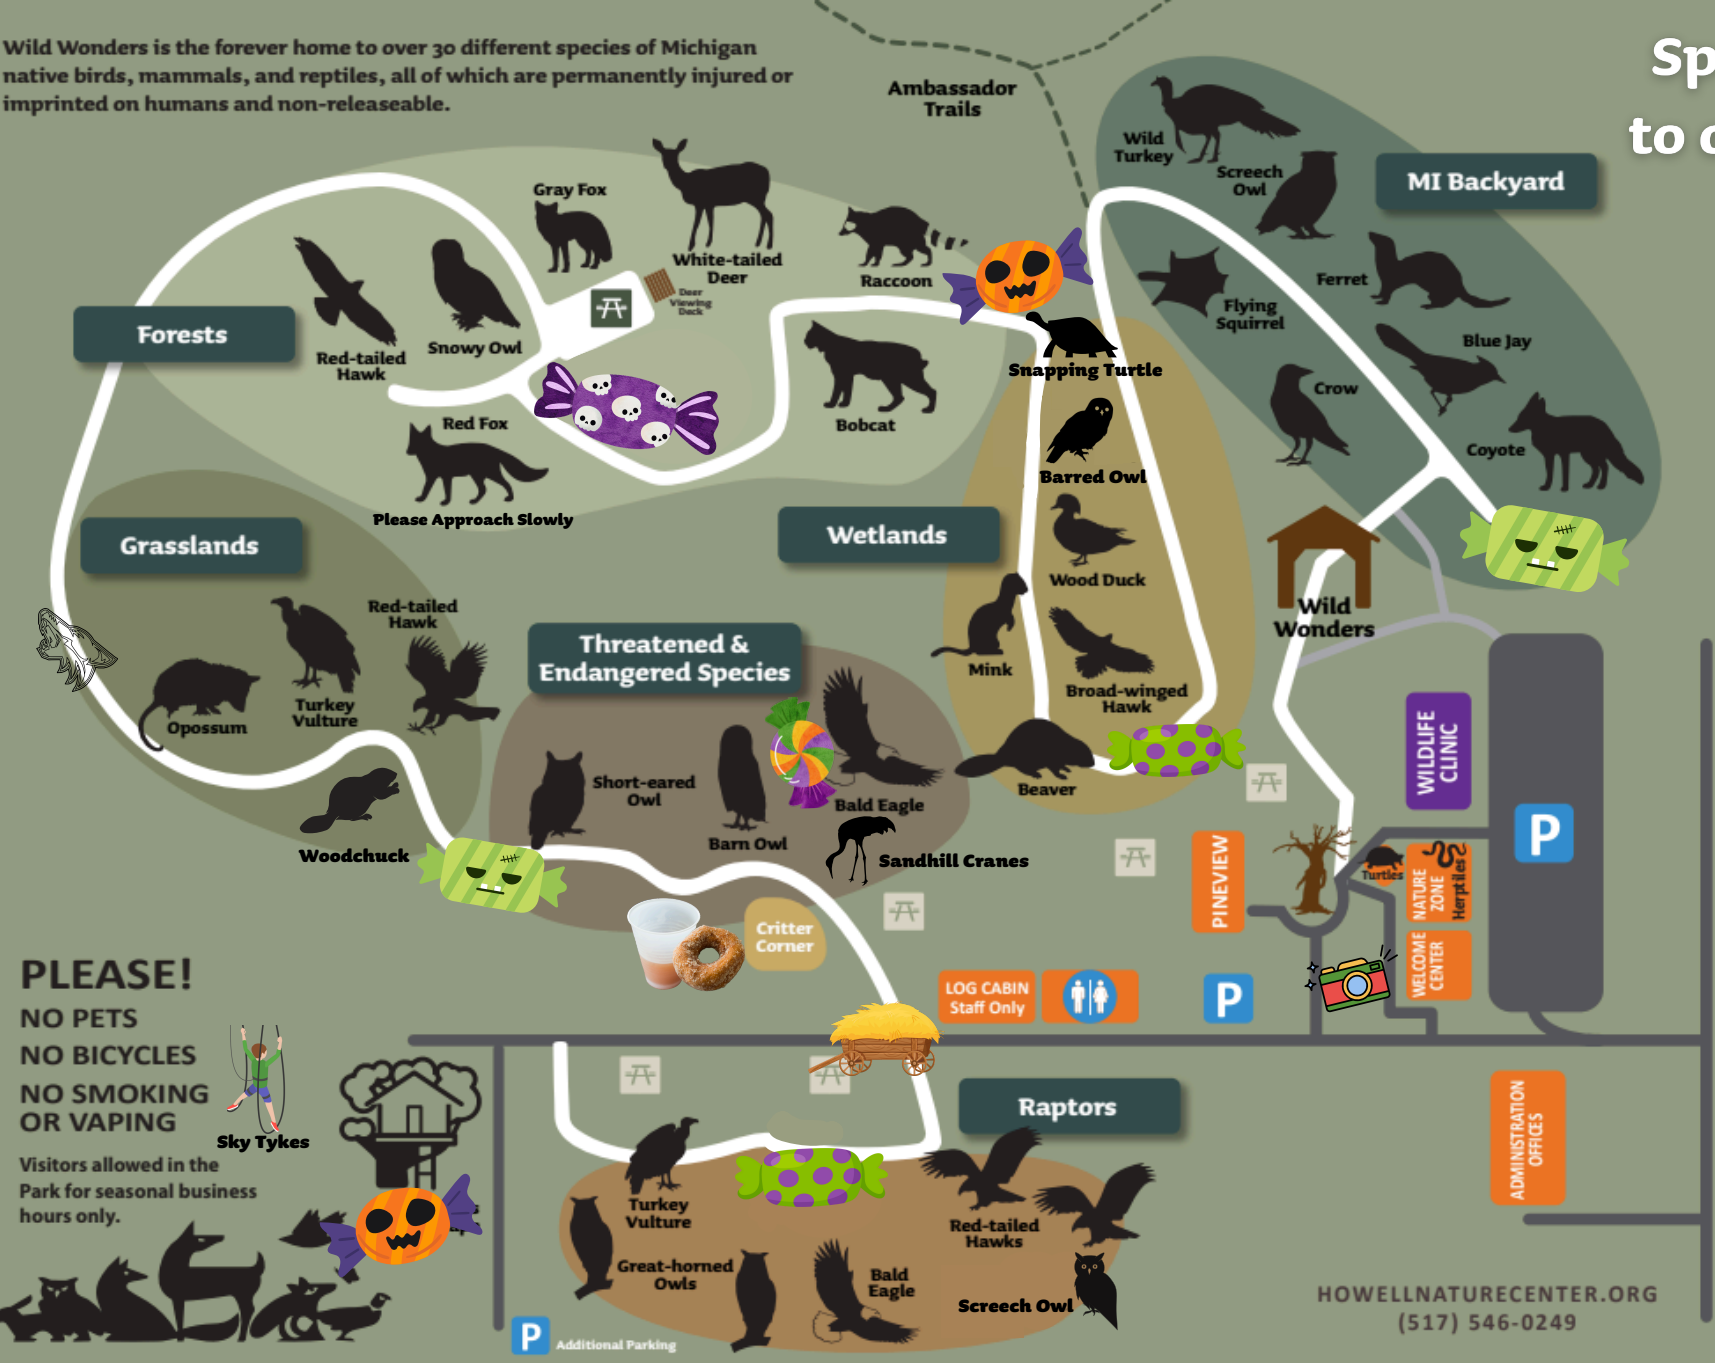

Special thanks to our sponsors!

Wild Wonders is the forever home to over 30 different species of Michigan native birds, mammals, and reptiles, all of which are permanently injured or imprinted on humans and non-releasable.

PLEASE!
 NO PETS
 NO BICYCLES
 NO SMOKING OR VAPING

Visitors allowed in the Park for seasonal business hours only.

- Candy Stations
- Nature Education
- Photo Station
- Cider & Doughnuts
- Hay Ride

Hayrides are first come, first served and leave every half hour.

How to play:

- Simply fill in your name, phone number, and email address on a candy corn slip along with your guess.
- There will be one prize awarded for each of the Howl-O-Ween sessions.
- Winner will be notified via email so please write legibly.

Annual membership includes:

- YEAR-ROUND ADMISSION to the Howell Nature Center's Wild Wonders Wildlife Park, Alexandria's NatureScape, the DTE Raptor Center and Nature Zone (note: NatureScape is closed for the winter season).
- SPECIAL MEMBER EVENTS AND PRICING for community events and programs (i.e. HNC holiday events, snowshoeing, nature hikes, high-adventure days,, archery, and wildlife programs).
- 10% DISCOUNT off all gift shop purchases and facility rentals.
- E-NEWSLETTER including all the up-to-date HNC information.
- FREE ADMISSION and/or discounts at over 120 nature centers in the U.S. and Canada.
- SATISFACTION of supporting a great cause!