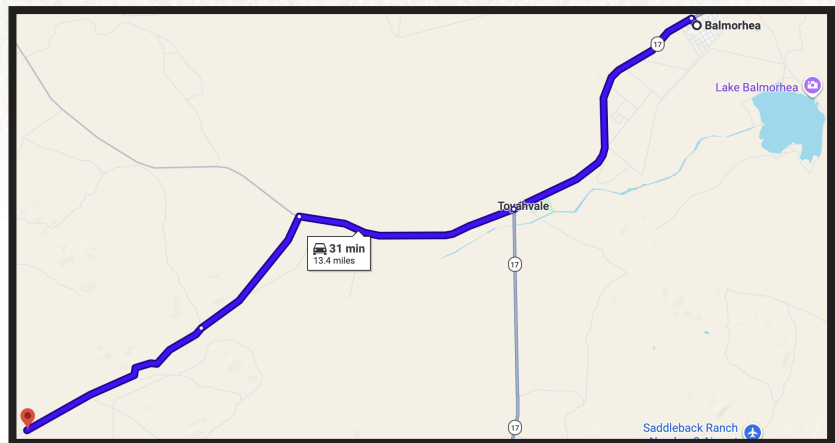

TRANS PECOS GRAZING LAND COALITION PRESENTS:

CONSIDERING THE DISK CHAIN DIKER

May 7, 2026 | 10:00 AM - 3:00 PM

Timber Mountain Ranch - Balmorhea, TX

Join Trans-Pecos GLC for lunch and a look at the disk chain diker. Ti Beall of Heart Bar Land Services, LLC will give a demonstration on the disk chain diker, an implement used to reduce brush and create small divots which collect water and promote herbaceous forage growth. Below, you'll find a photo of the implement in action, as well as a results photo from the same site a year post project completion.

For catering purposes, please RSVP by May 6. To do so, contact Jenny Pluhar at 806.679.8729 or jenny@texasglc.org, or Ti Beall at 361.212.4243 or heartbarlandservice@gmail.com.

From Balmorhea, head southwest on TX-17 S for 4.4 miles. Continue straight onto FM 3078 and follow it for 3.4 miles. Then, turn left onto Madera Canyon Rd and follow for 5.5 miles. Or, scan the QR code for a dropped pin to the location.