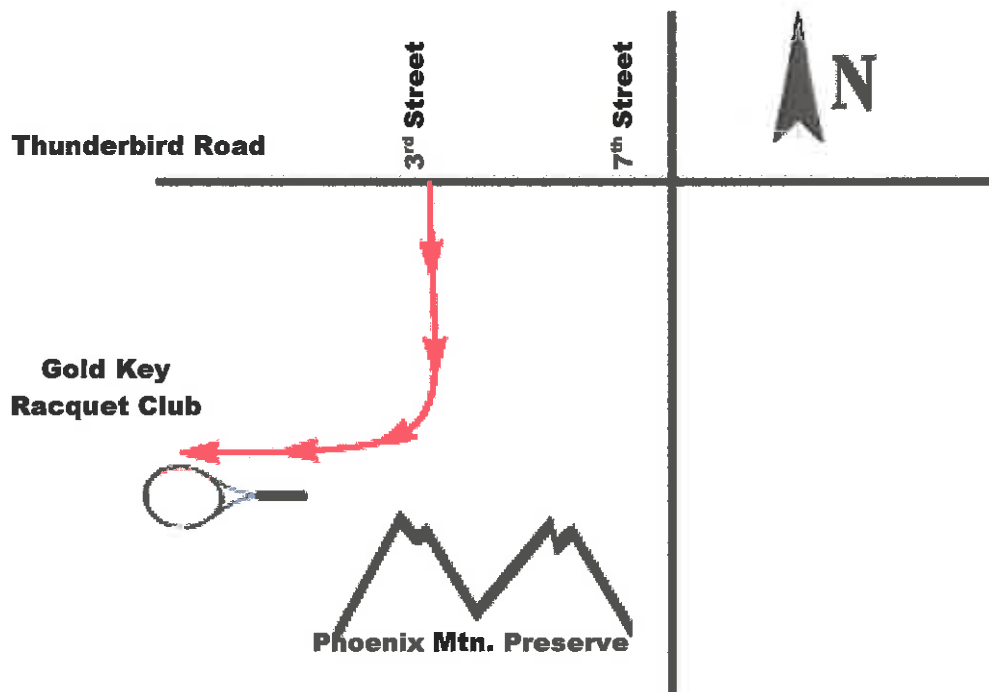

ITE/IMSA SPRING CONFERENCE 2019 Tennis Tournament

Tuesday, February 26, 2019

Playing time 1:00 PM to 4:00 PM

Warm up from 12:30 PM to 1:00 PM

Gold Key Racquet Club

12826 N 3rd Ave, Phoenix, AZ 85022

Rotating Partner – Very Mixed & Fun Doubles

Entry fee: $40 (includes balls, refreshments, and prizes)

RSVP by February 21, 2019

Oscar Oliden

OLIDEN Engineering

olidenoa@gmail.com

or (602) 421-2025