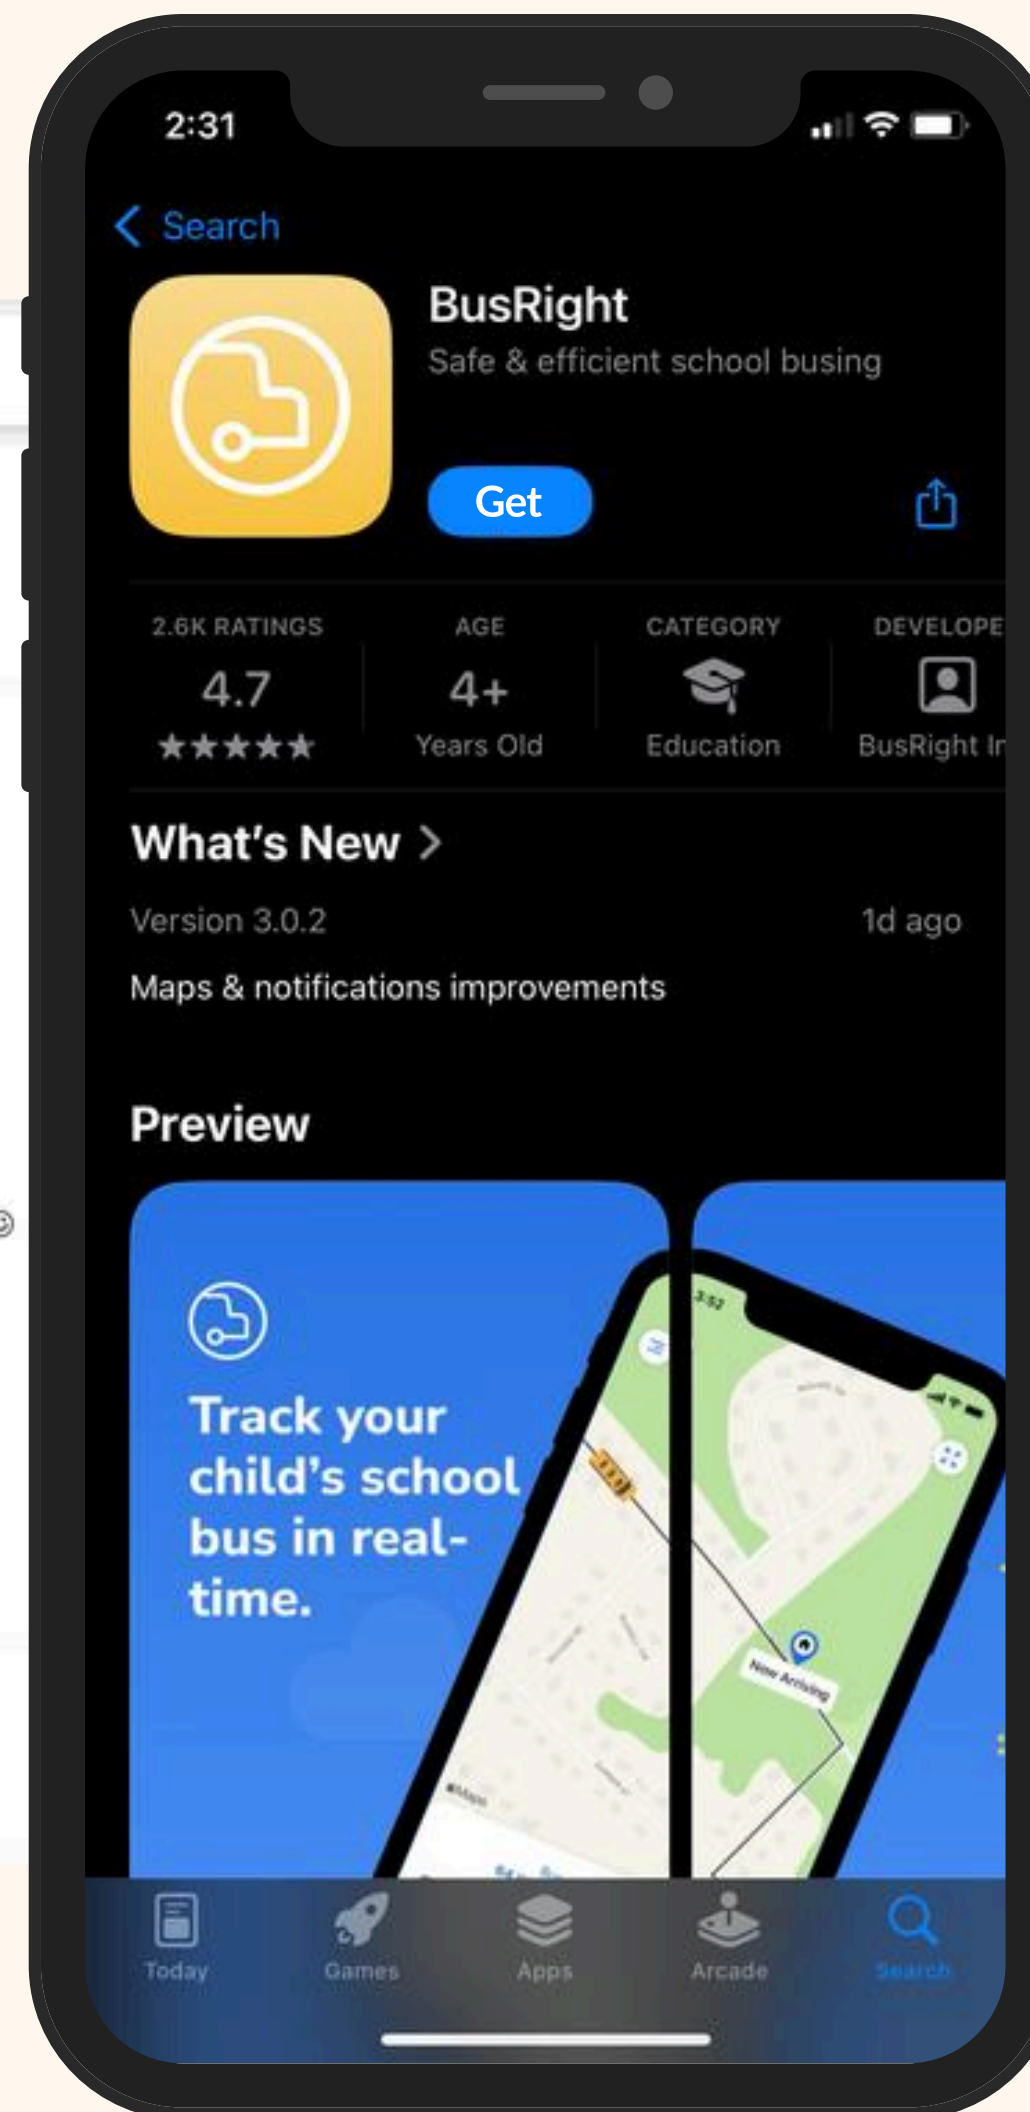

## The Parent App Walkthrough

You're invited to BusRight!

### Invitation to join BusRight School District

BusRight School District is partnering with BusRight to increase school bus safety and efficiency for you children.

Download BusRight mobile to get started!

### Parent App Invitation

Wait for an email invitation from your district. Use the link to download the BusRight Parent App, available for both iOS and Android.