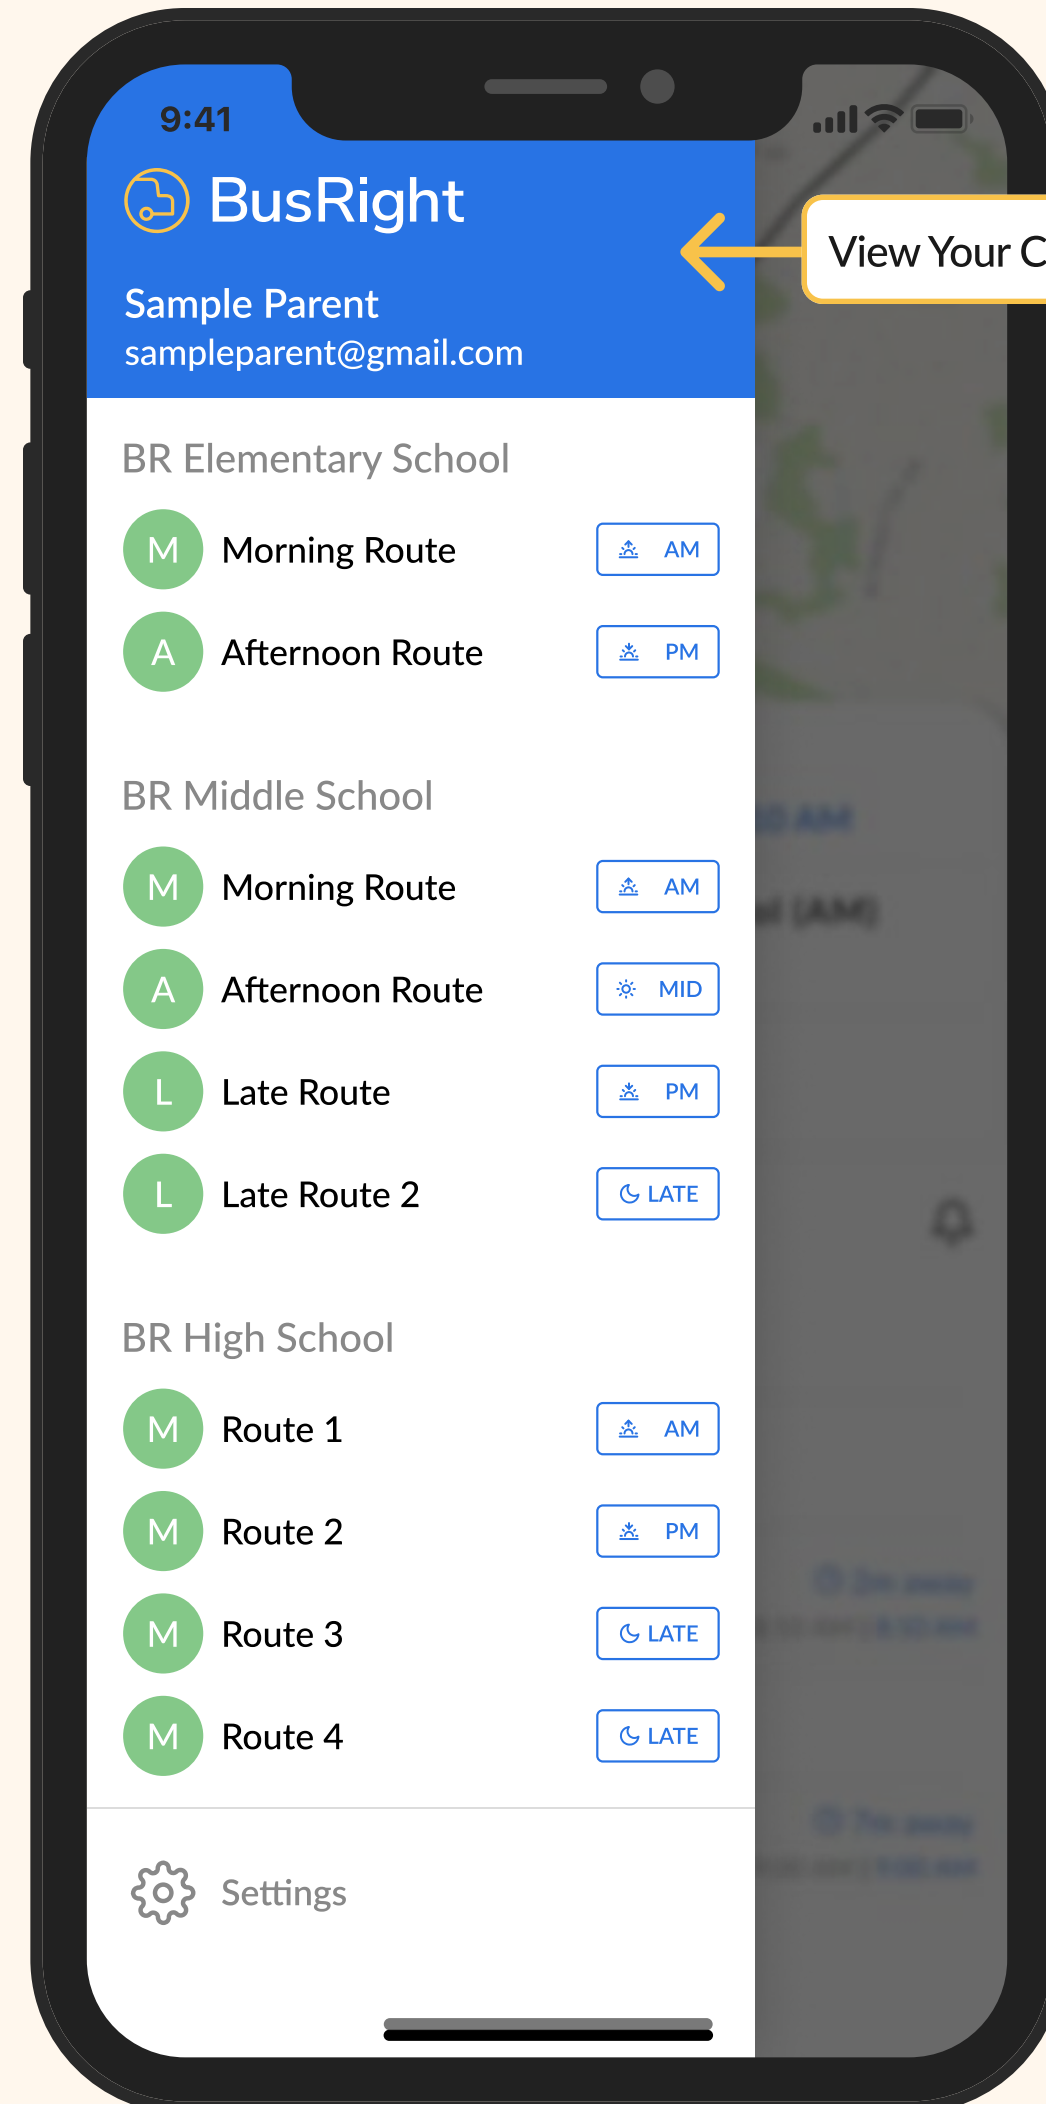

# Introducing the Parent App

Keep track of your child's journey to and from school right from your smartphone

# BusRight

The **modern, all-in-one** school transportation solution for a safer & more efficient operation.

Admin Web App

Driver App

Parent App

## The Parent App Walkthrough

View Your Child's Routes

### Know Where the Bus Is

Track the bus' real-time location and view the scheduled and real-time ETA to your child's stop