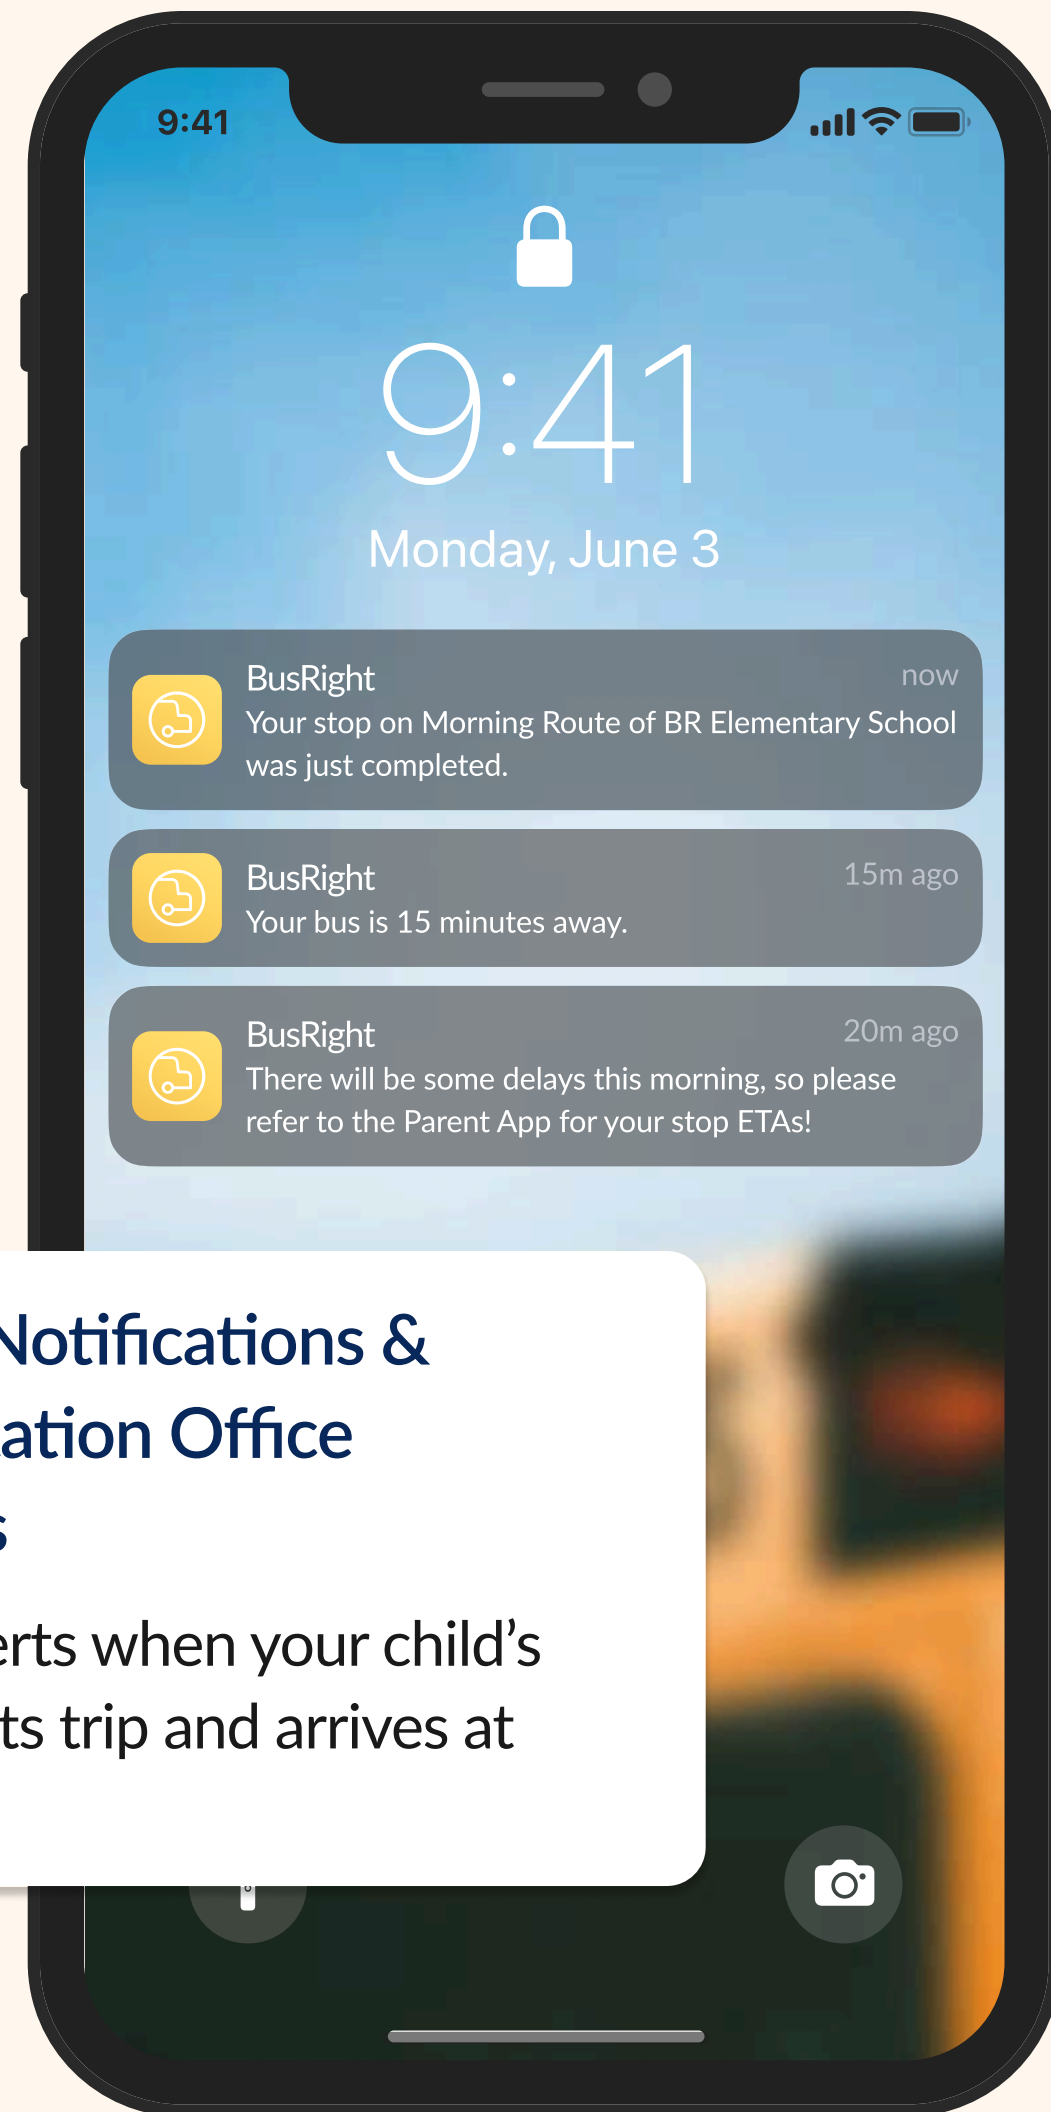

Notifications and Messages

The Parent App Walkthrough

Retrieve Notifications & Transportation Office Messages
Receive alerts when your child's bus starts its trip and arrives at their stop.