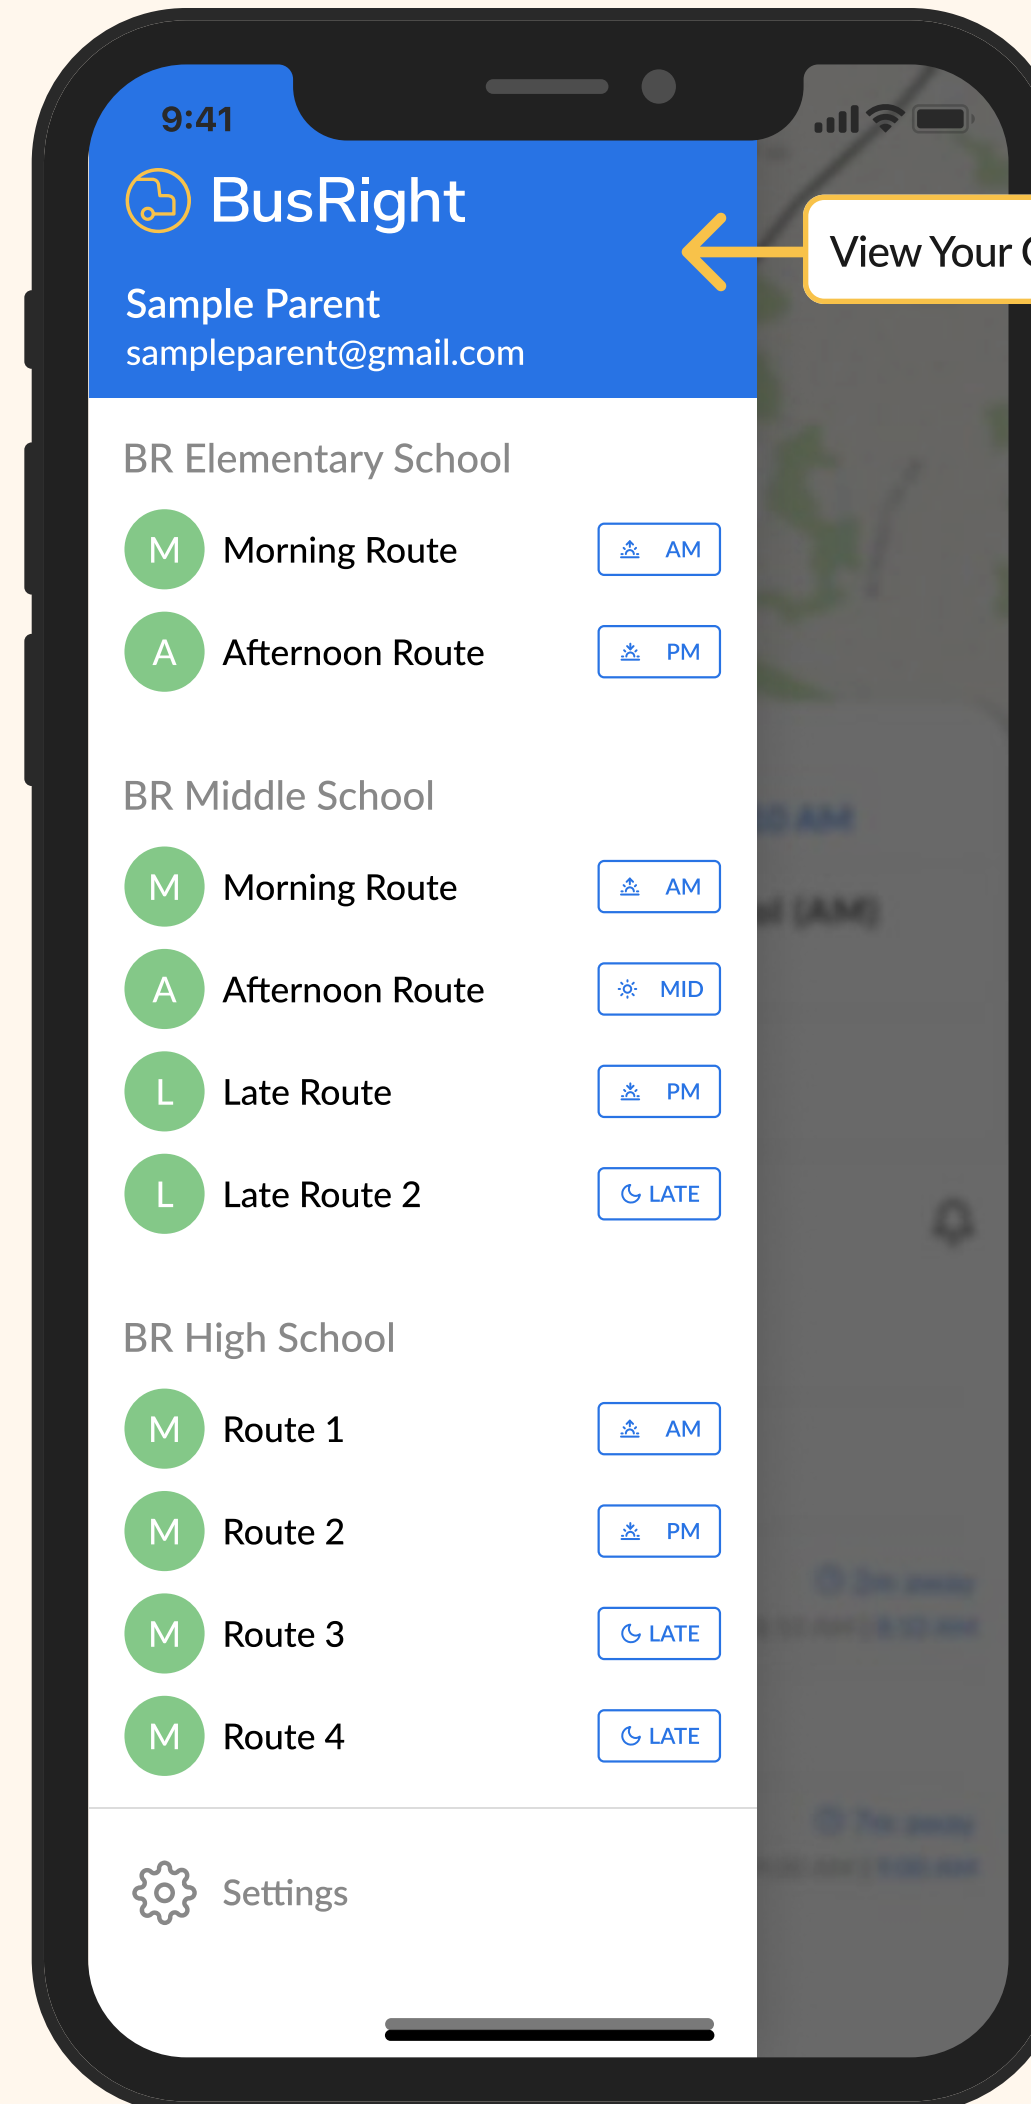

View Your Child's Routes

The Parent App Walkthrough

View Your Child's Routes

Switch routes to view morning and afternoon runs or routes for multiple children.

- Click the menu button on the top right corner
- A menu will slide open to show a list of routes
  - Routes are organized by school
- Click into each route to view information about your child's scheduled stop time
- When the route is live...
  - You will get a notification to track the bus
  - Live ETAs are available