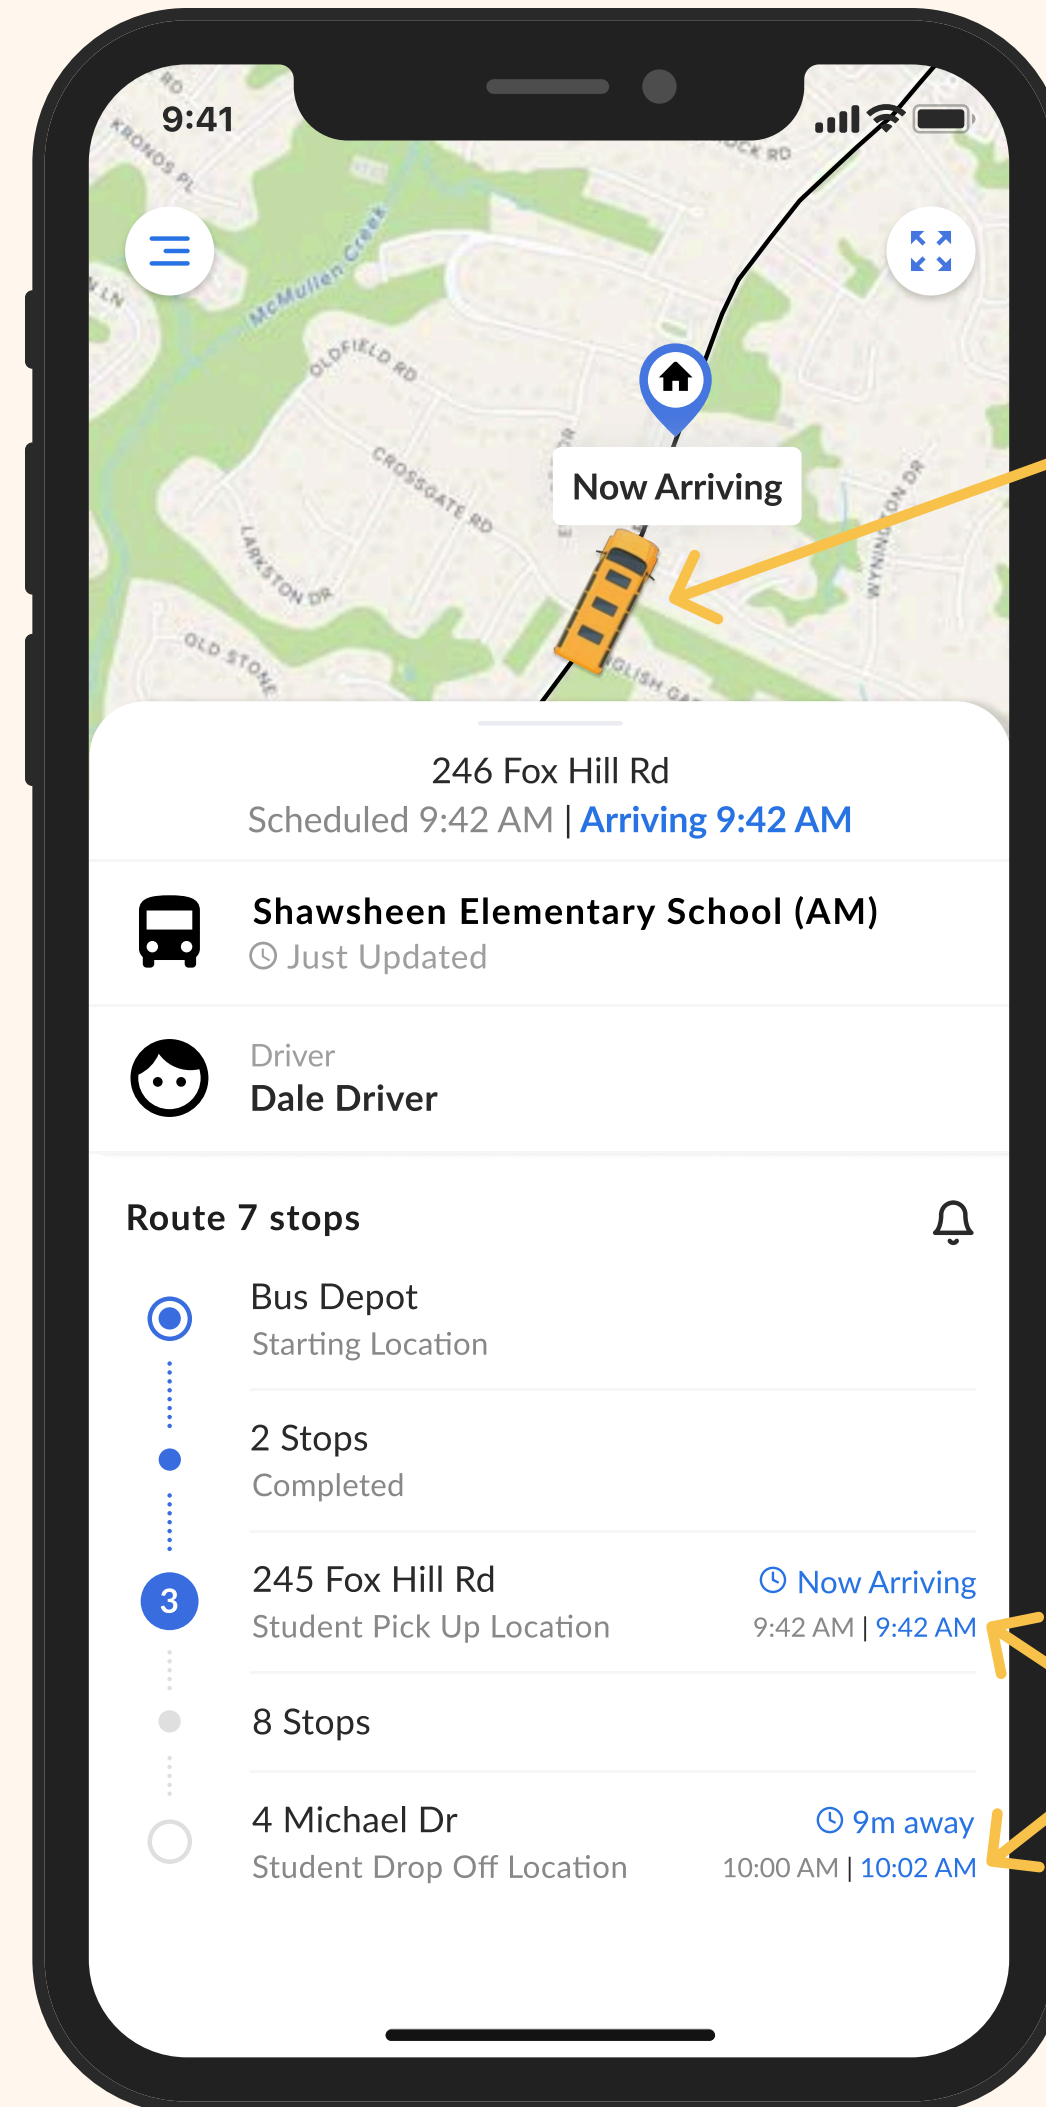

## The Parent App Walkthrough

### Scheduled ETAs

Review when your child's bus is supposed to arrive before the route goes live!

### Track the Bus

When the route is live, you can track the bus' real-time location.