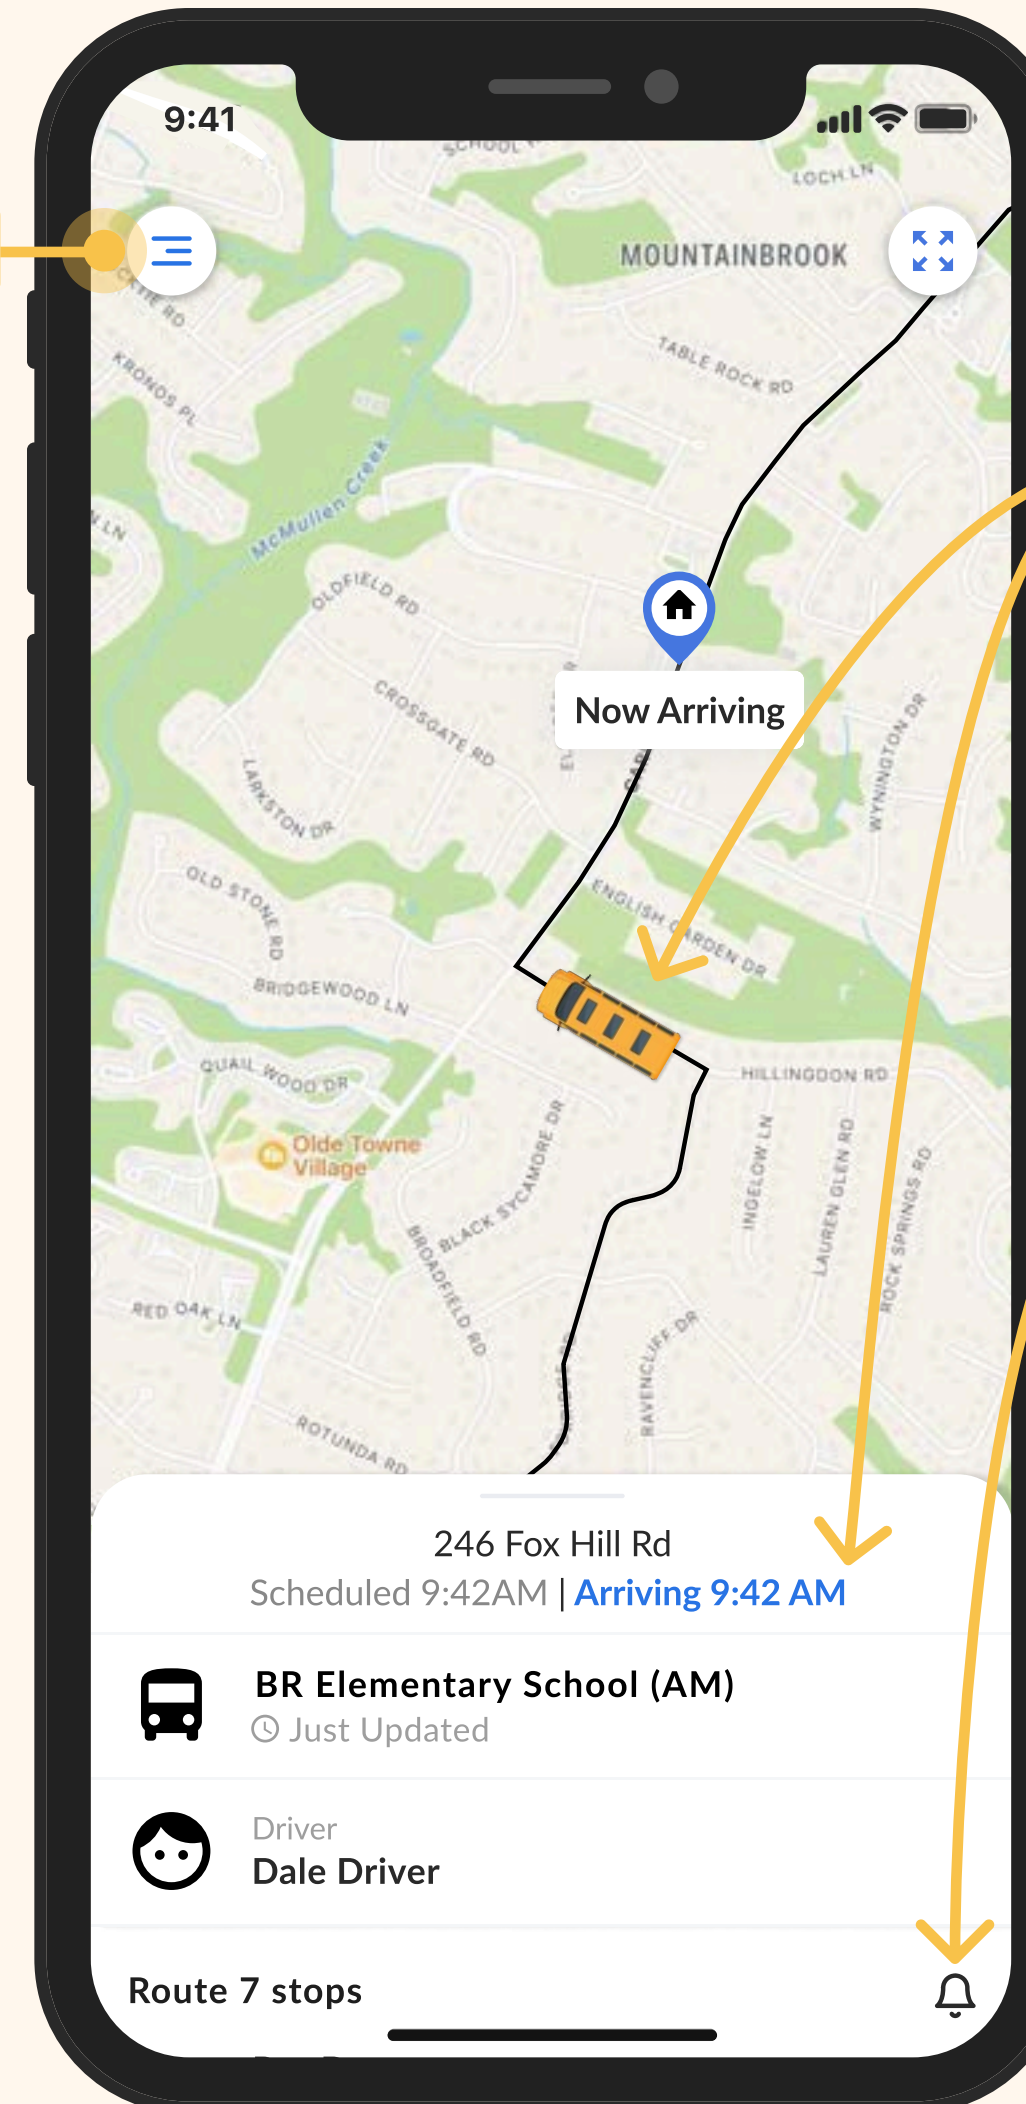

# BusRight

The **modern, all-in-one** school transportation solution for a safer & more efficient operation.

Admin Web App

Driver App

Parent App

## The Parent App Walkthrough

View Your Child's Routes

### Know Where the Bus Is

Track the bus' real-time location and view the scheduled and real-time ETA to your child's stop