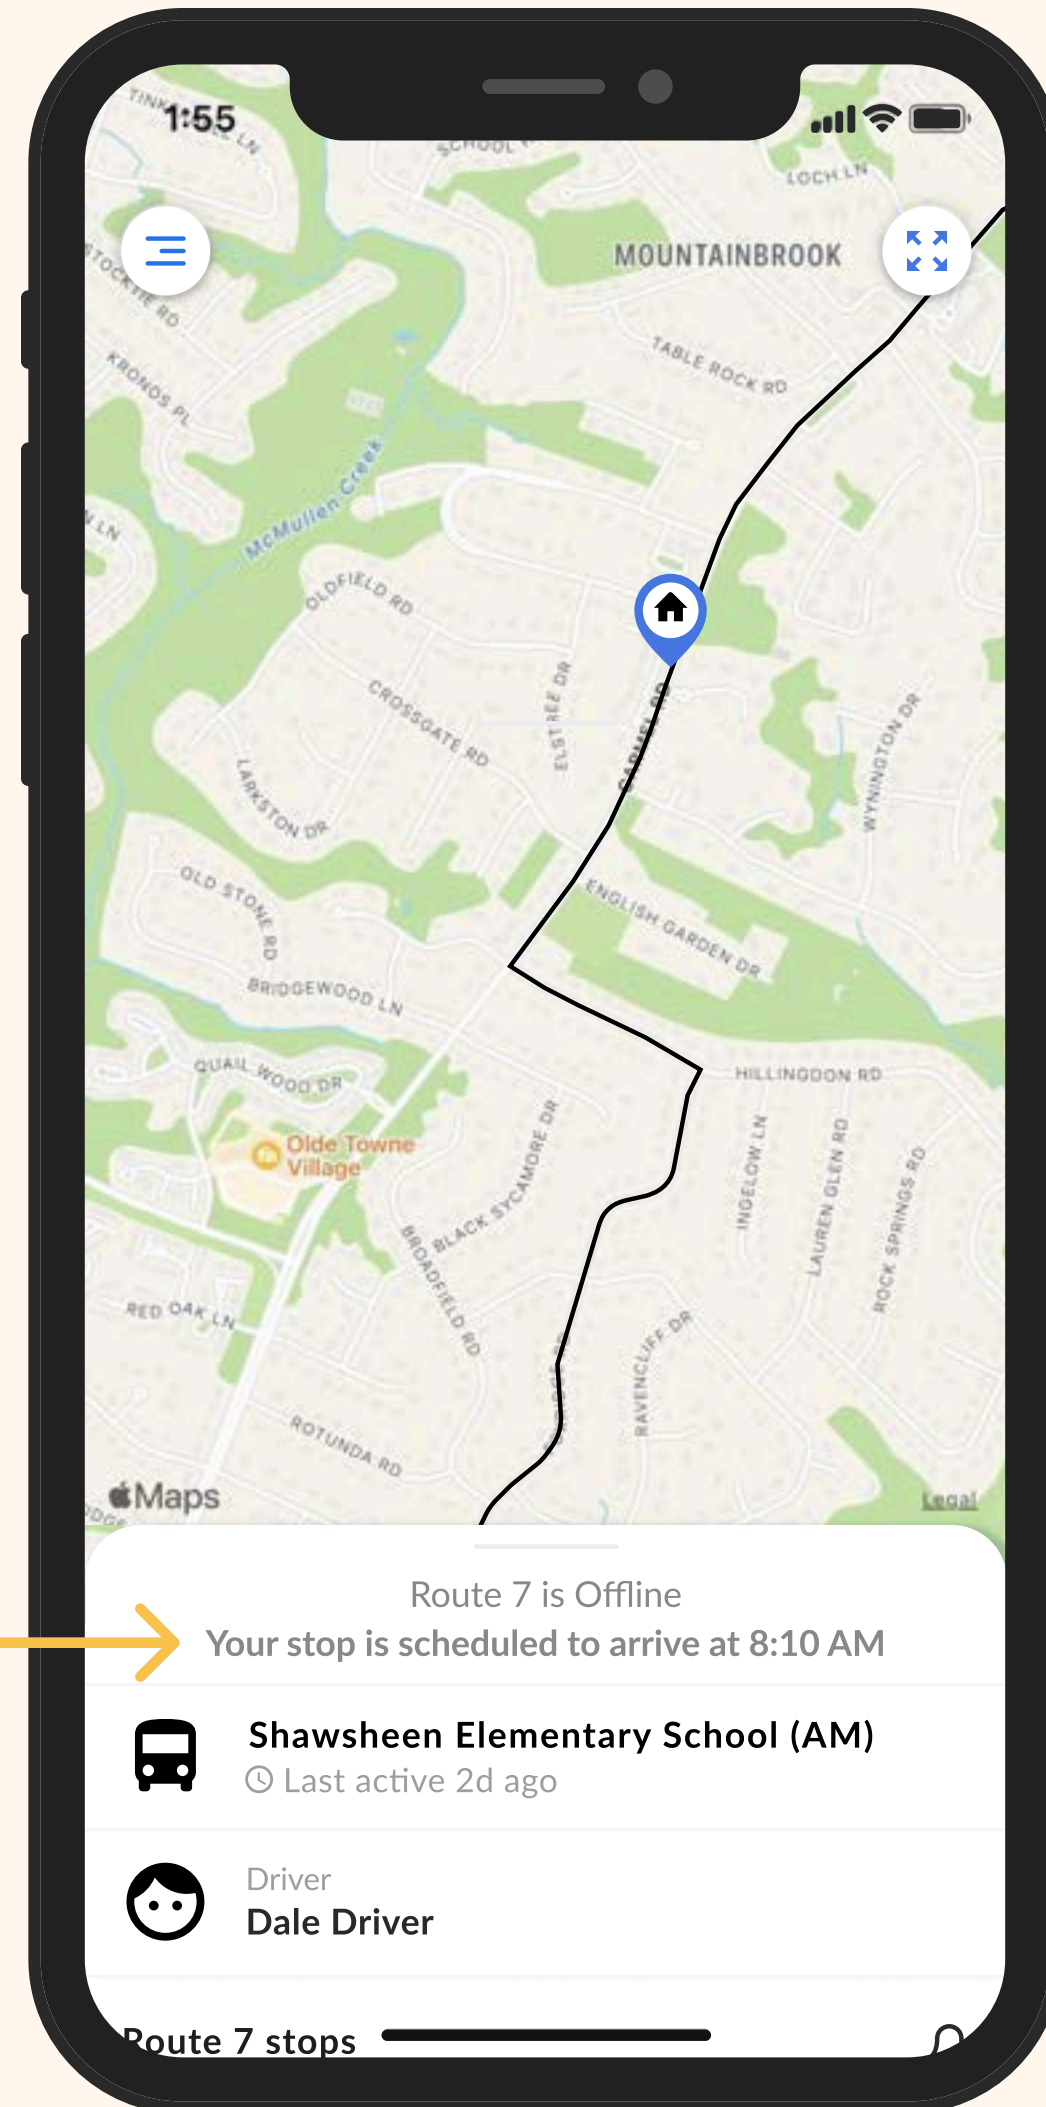

Scheduled and Real Time ETAs

The Parent App Walkthrough

Scheduled ETAs

Review when your child's bus is supposed to arrive before the route goes live!