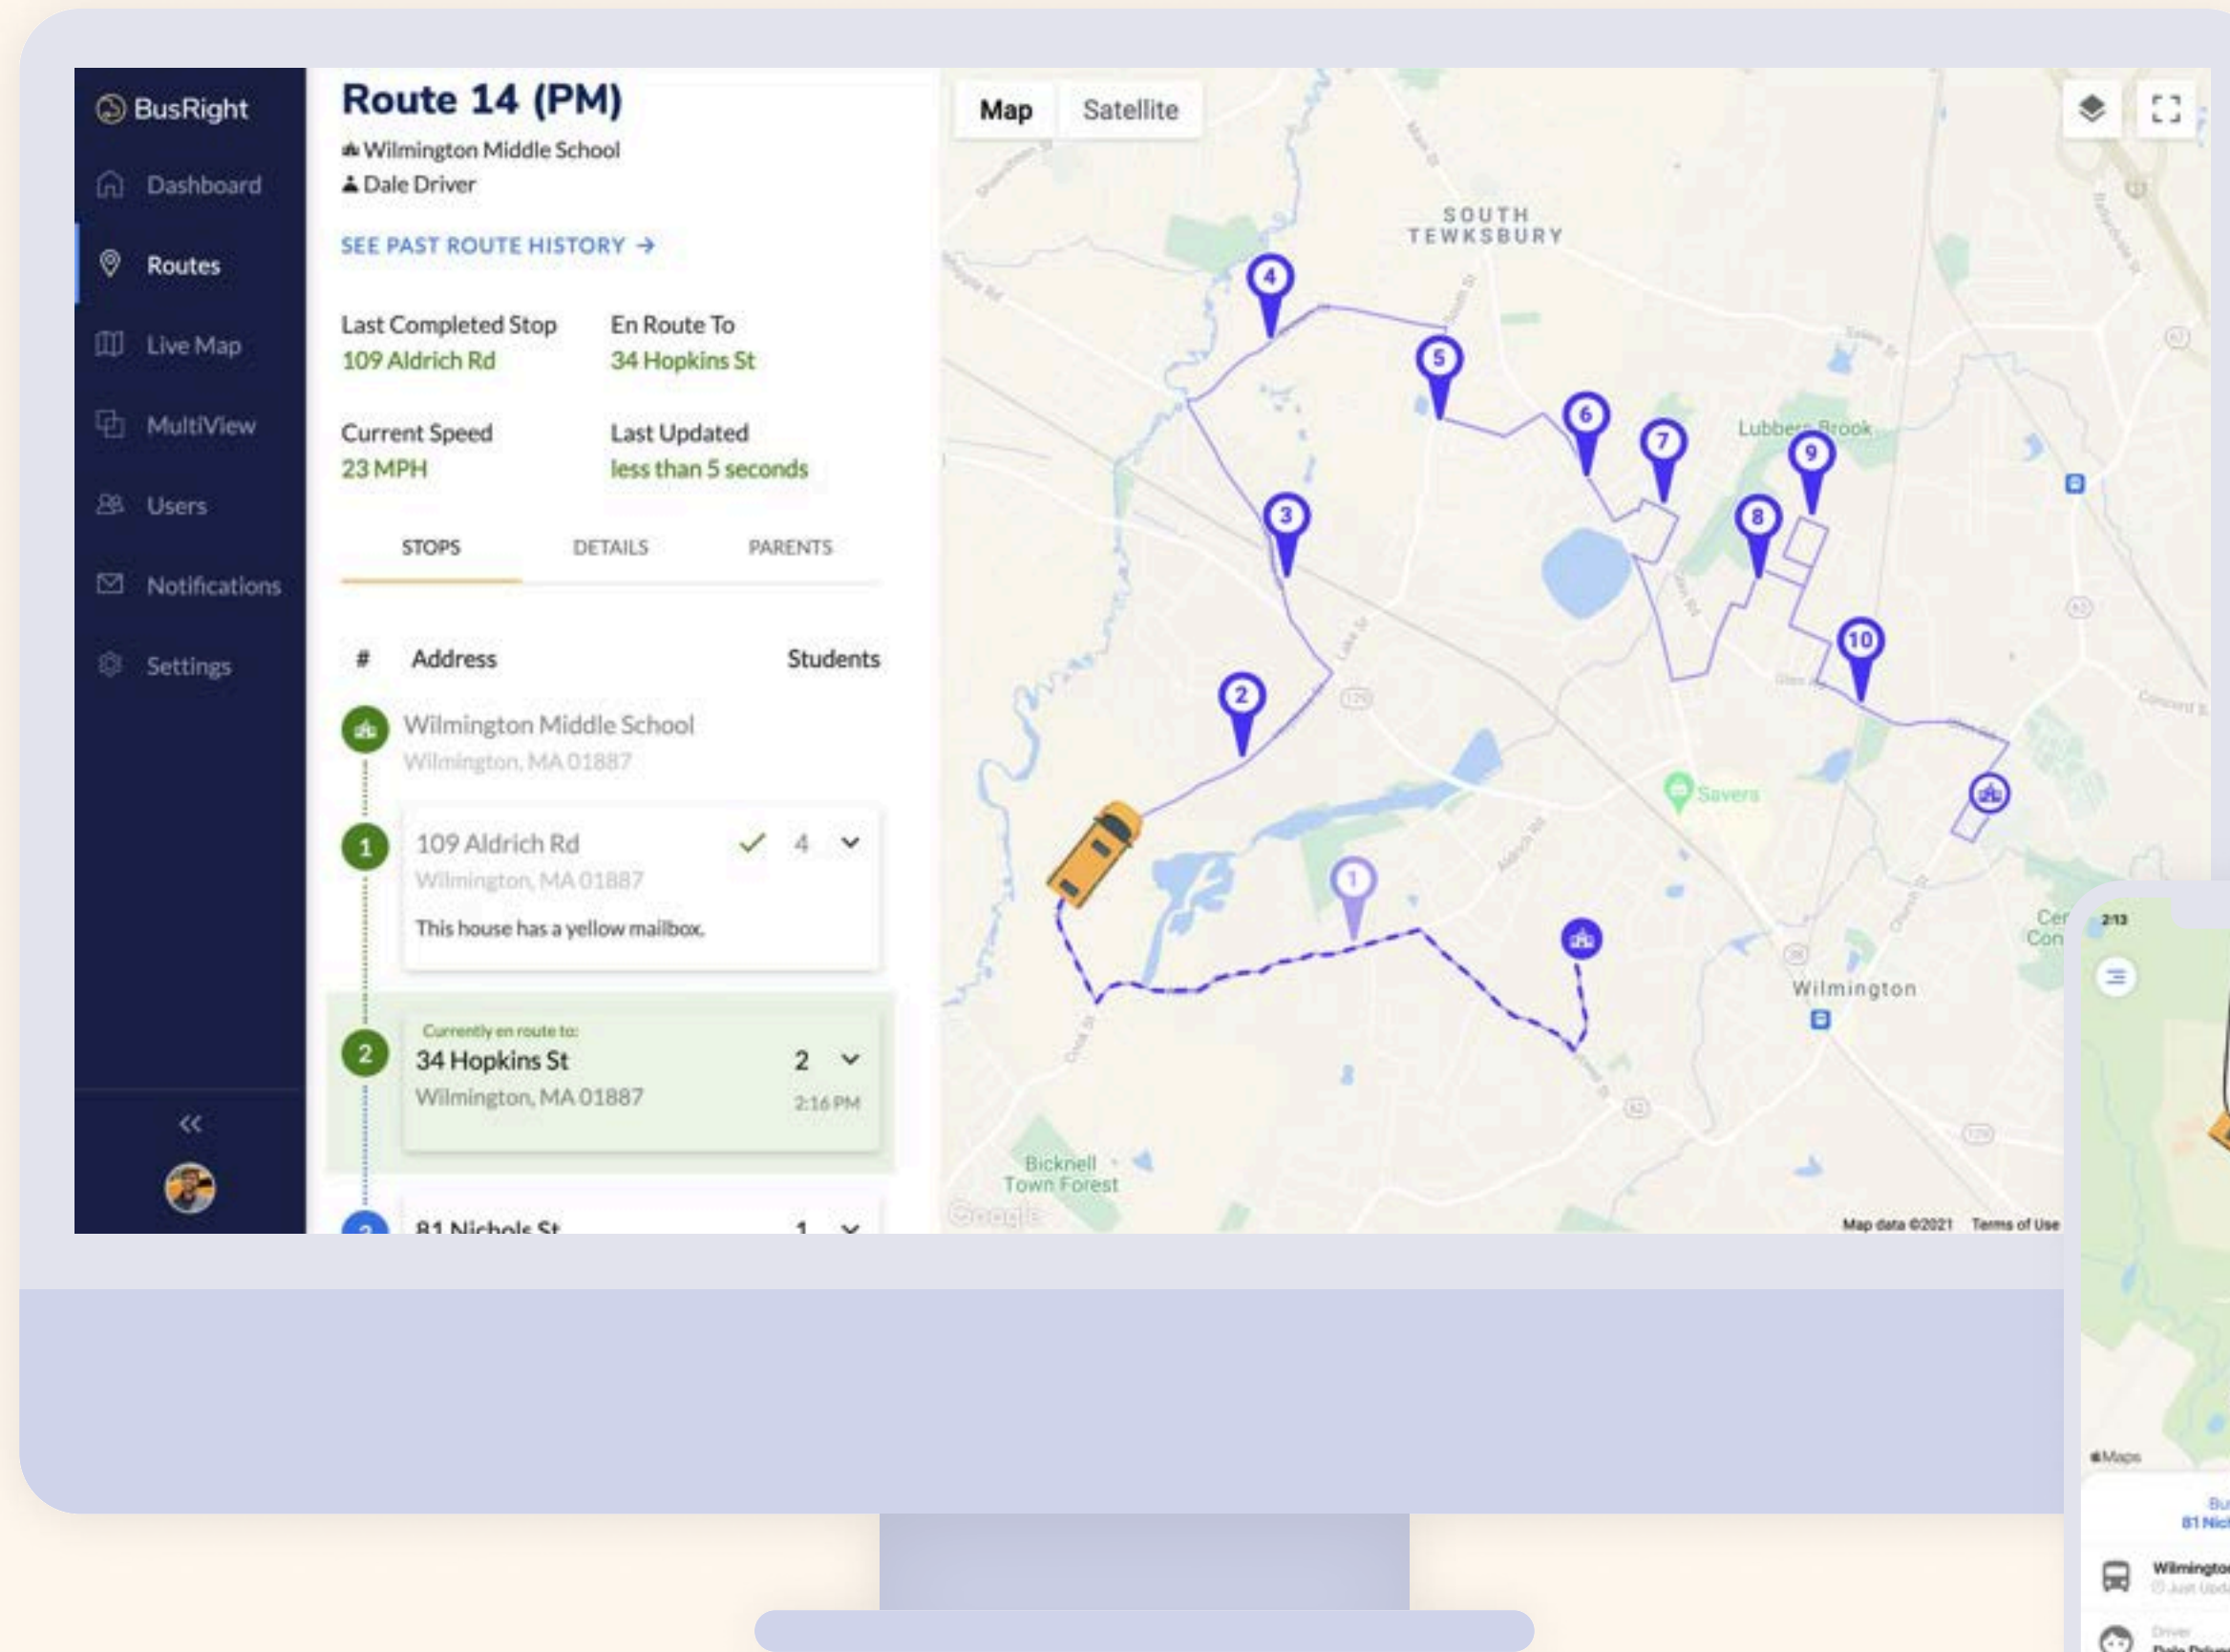

# Introducing the Parent App

Keep track of your child's journey to and from school right from your smartphone

# BusRight

The **modern, all-in-one** school transportation solution for a safer & more efficient operation.

Admin Web App

Driver App

Parent App

## The Parent App Walkthrough

View Your Child's Routes

### Know Where the Bus Is

Track the bus' real-time location and view the scheduled and real-time ETA to your child's stop