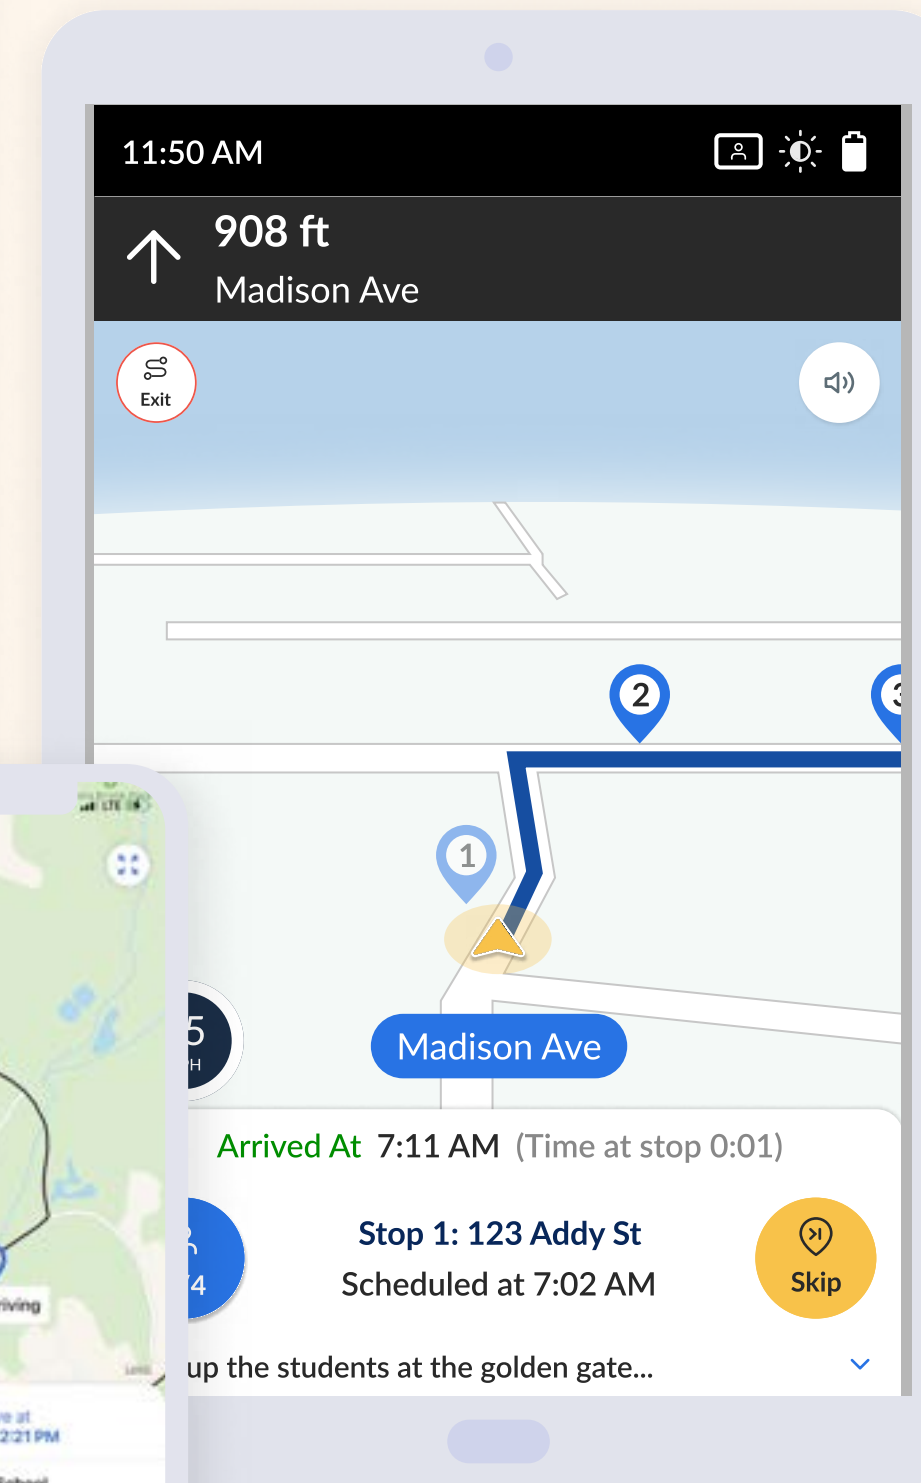

BusRight

The **modern, all-in-one** school transportation solution for a safer & more efficient operation.

Driver App