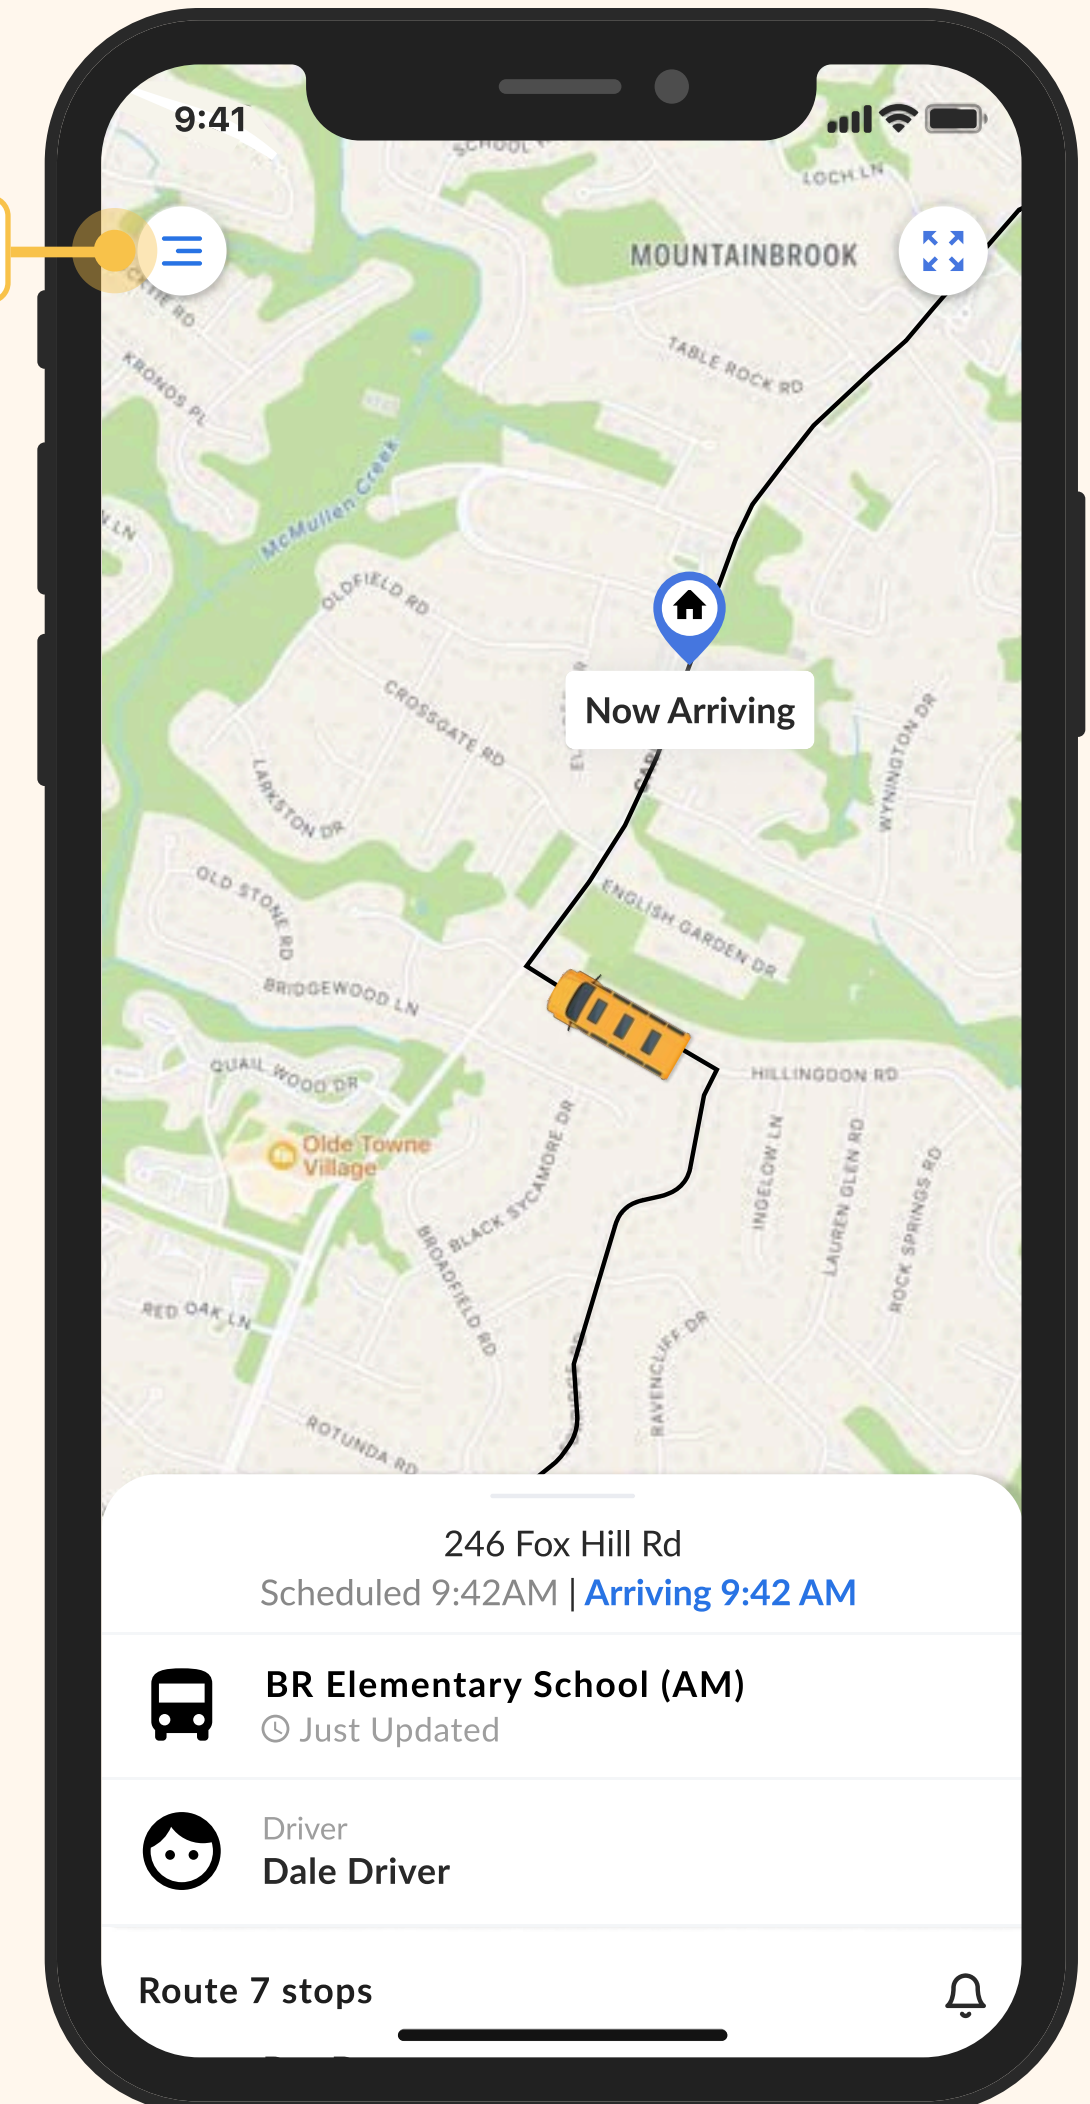

View Your Child's Routes