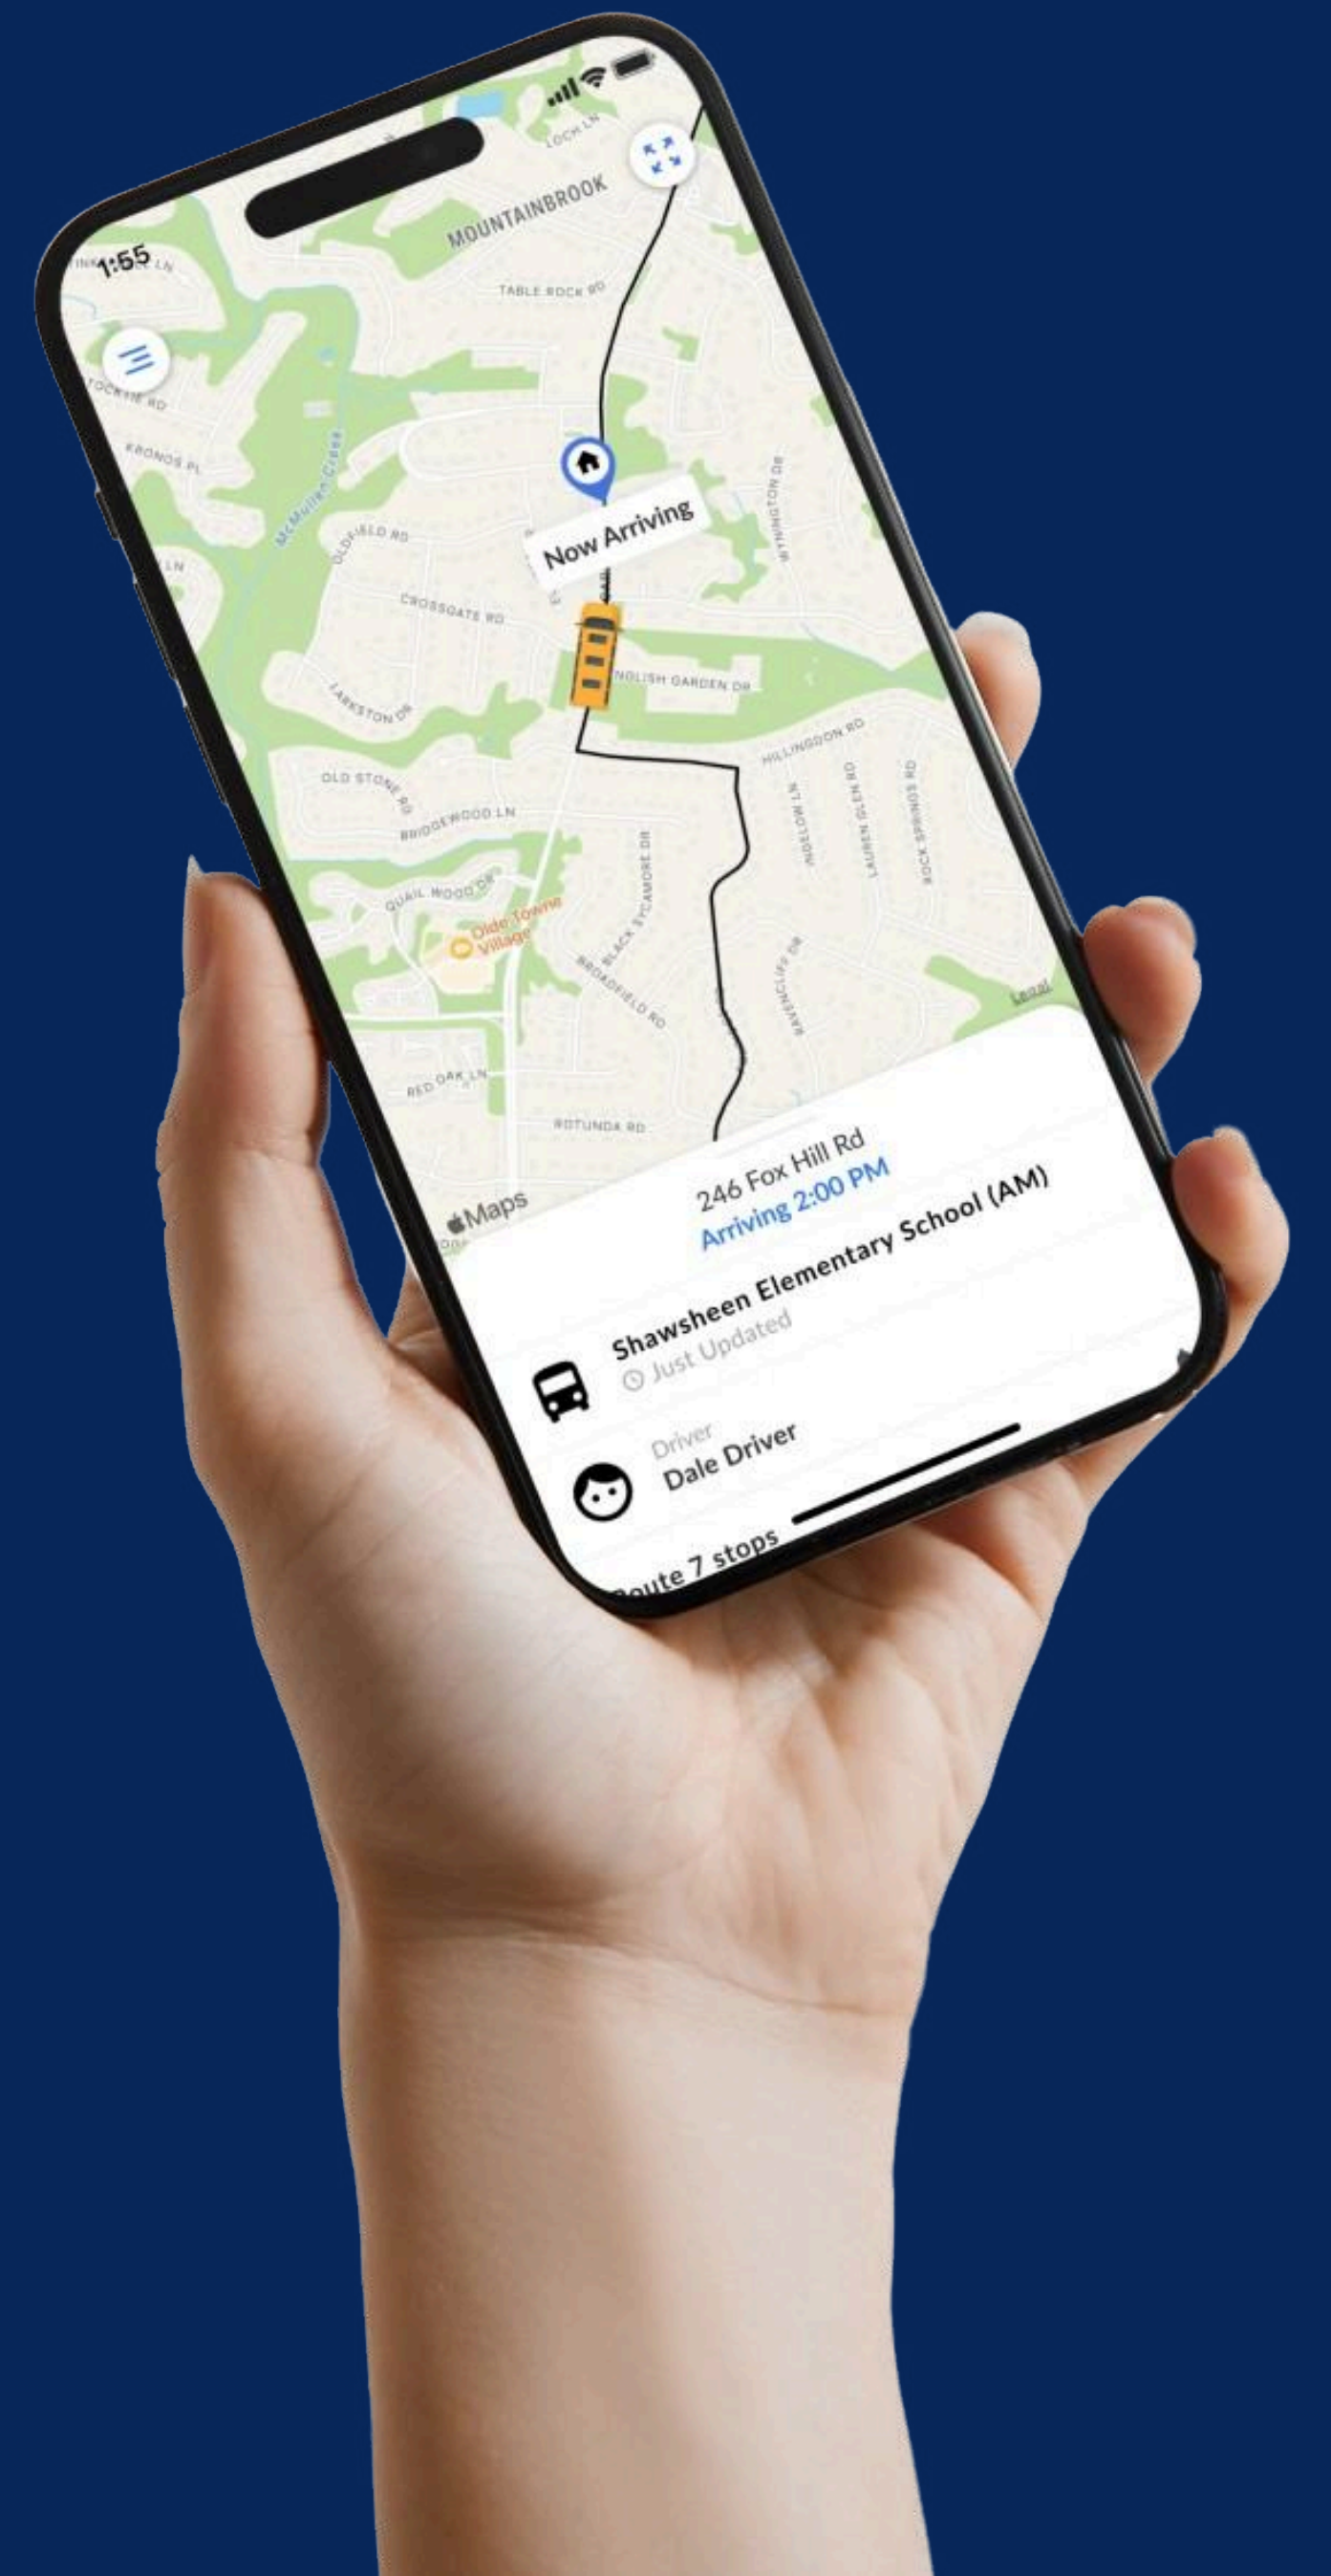

# Introducing the Parent App

Keep track of your child's journey to and from school right from your smartphone

### Know Where the Bus Is

Track the bus' real-time location and view the scheduled and real-time ETA to your child's stop