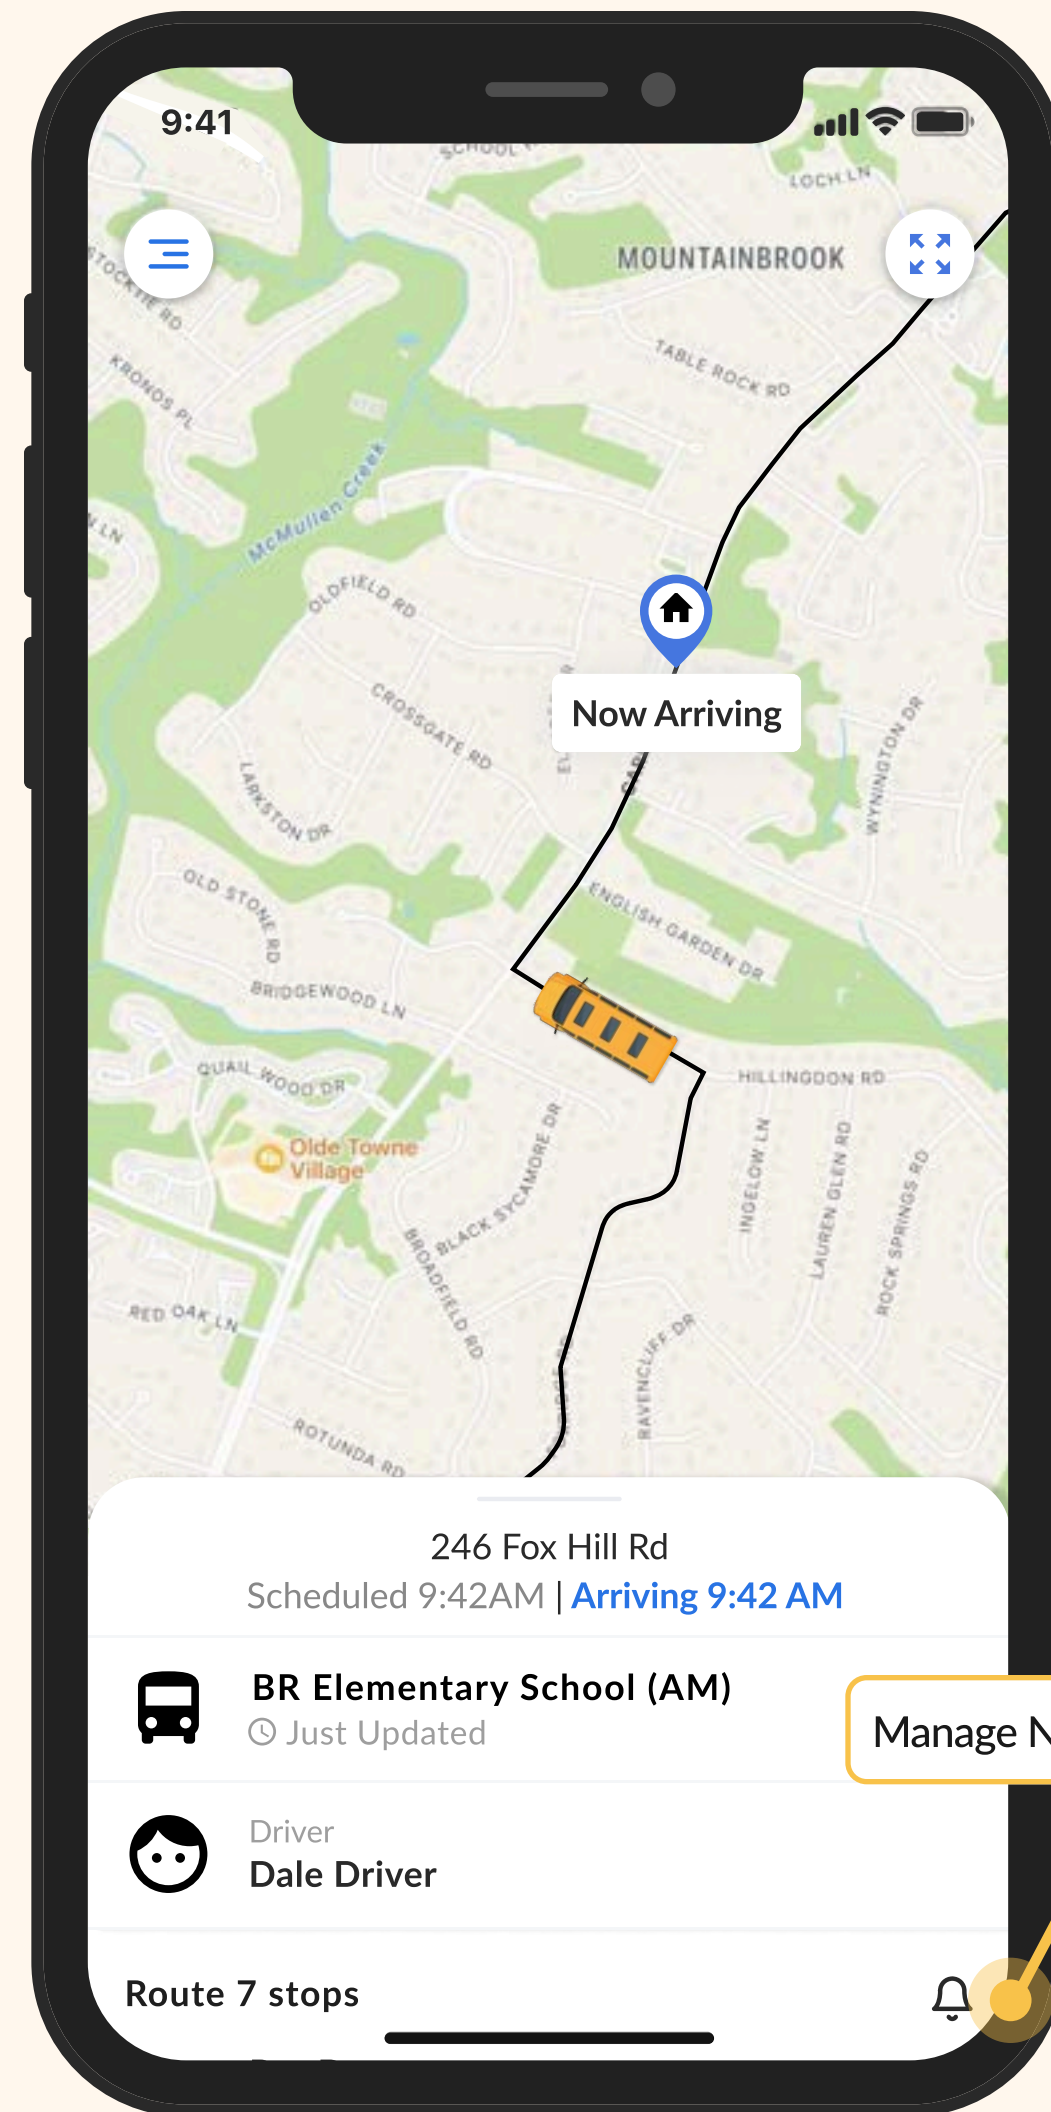

Manage Notification Settings