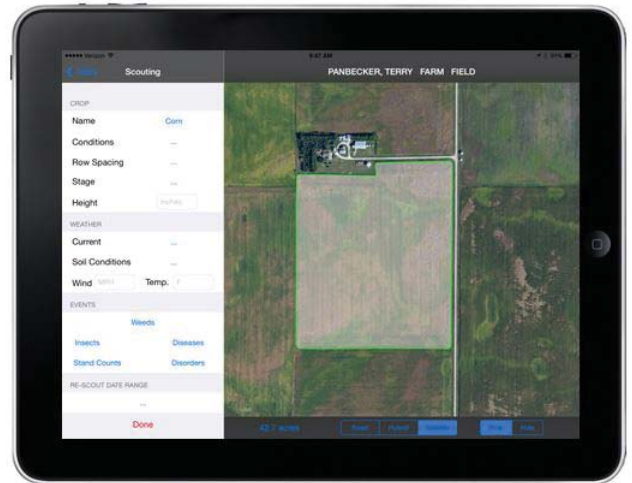

WHO WE ARE SOILMAP is a full-service agronomic center providing precision agriculture solutions through services, sales and support to customers looking to add value to their farming operations. These products and services assist farmers in gaining insight into each field they operate in order to improve management decisions. All the services and solutions offered by SOILMAP are customized to each farmer's individual needs to optimize specific objectives.

1

IPAD APP
See Your Data Stored in Soilmap on your iPad

- View boundaries, recommendations, fertility levels, management zones, yield goals and more!

DATA COLLECTION
Mobile Tool Helps the Scouting Process

REPORTS
Create a Scout History Report

- PDF that shows scouting events
- Syncs with SOILMAP Desktop

SOILMAP Sync for iPad® is a mobile application that provides instant access to the information you need, when you need it.

The collection of geospatial data relating to crop and soil performance can be accessed anytime, anywhere.

From the comfort of your office chair or when you are on the move, SOILMAP is at your fingertips.