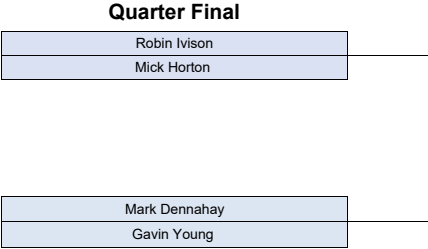

# Pairs Team Knockout 2026

Only used where there are more than 8 pairs teams

Match 4 - Packington Anniversary Pool

Match 6 - Makins Phase 1 Lake 3

Match 8 - Packington Sibs A&B