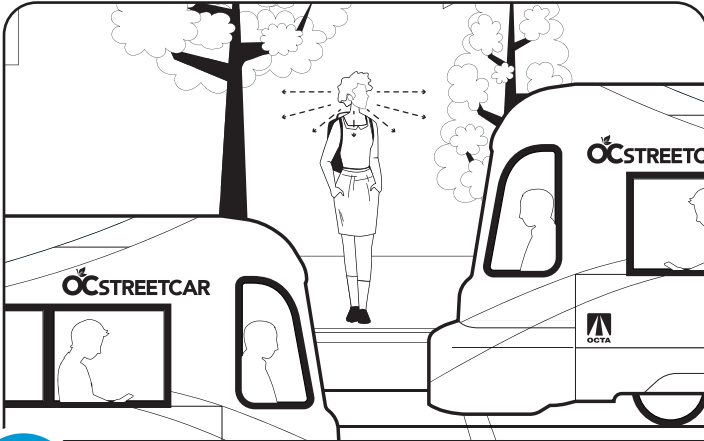

Color with Safety Sam & Friends! Color with Safety Sam as he shows his friends how to be streetcar S.M.A.R.T.!

S **Stop and Look.** Stop and look for streetcars before you cross the tracks.

M **Mind the Signals.** Follow all walk signs to stay safe near streetcar tracks.

A **Avoid Risky Moves.** Never race a streetcar — it can't stop fast!

R **Remove Distractions.** Near tracks, no phones or headphones — stay alert!

- S** Stop and Look
- M** Mind the Signals
- A** Avoid Risky Moves
- R** Remove Distractions
- T** Take the Right Angle

T **Take the Right Angle.** Cross the tracks straight across to avoid tripping or getting stuck.

¡Colorea con Safety Sam y sus amigos!

Colorea con Safety Sam mientras enseña a sus amigos a ser Streetcar S.M.A.R.T.