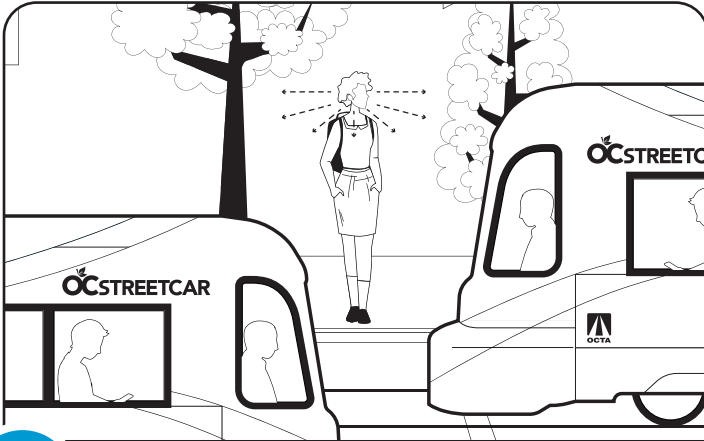

Color with Safety Sam & Friends! Color with Safety Sam as he shows his friends how to be streetcar S.M.A.R.T.!

S **Stop and Look.** Stop and look for streetcars before you cross the tracks.

M **Mind the Signals.** Follow all walk signs to stay safe near streetcar tracks.

A **Avoid Risky Moves.** Never race a streetcar — it can't stop fast!

R **Remove Distractions.** Near tracks, no phones or headphones — stay alert!

- S** Stop and Look
- M** Mind the Signals
- A** Avoid Risky Moves
- R** Remove Distractions
- T** Take the Right Angle

T **Take the Right Angle.** Cross the tracks straight across to avoid tripping or getting stuck.

¡Colorea con Safety Sam y sus amigos!

Colorea con Safety Sam mientras enseña a sus amigos a ser Streetcar S.M.A.R.T.