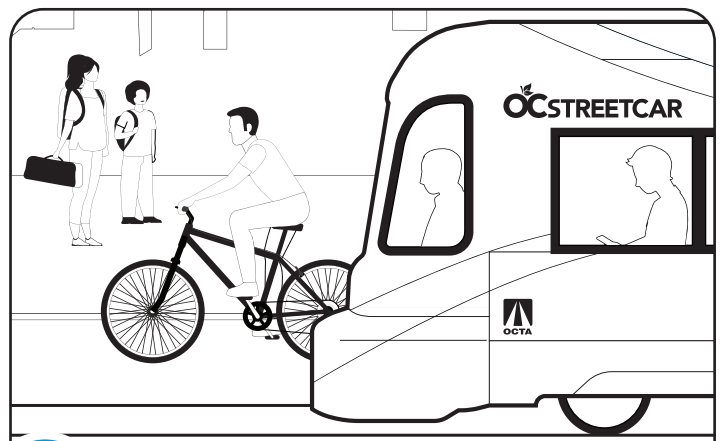

Color with Safety Sam & Friends! Color with Safety Sam as he shows his friends how to be streetcar S.M.A.R.T.!

S **Stop and Look.** Stop and look for streetcars before you cross the tracks.

M **Mind the Signals.** Follow all walk signs to stay safe near streetcar tracks.

A **Avoid Risky Moves.** Never race a streetcar — it can't stop fast!

R **Remove Distractions.** Near tracks, no phones or headphones — stay alert!

- S** Stop and Look
- M** Mind the Signals
- A** Avoid Risky Moves
- R** Remove Distractions
- T** Take the Right Angle

T **Take the Right Angle.** Cross the tracks straight across to avoid tripping or getting stuck.

¡Colorea con Safety Sam y sus amigos!

Colorea con Safety Sam mientras enseña a sus amigos a ser Streetcar S.M.A.R.T.