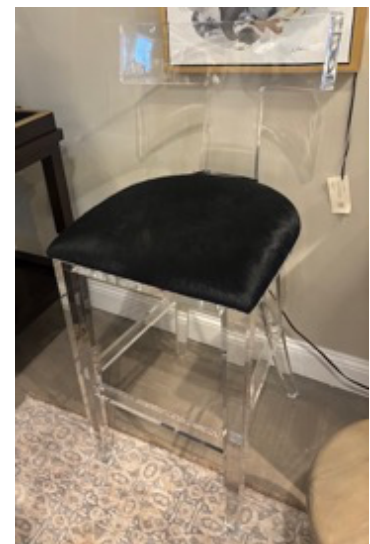

Rage Console
W56 D16 H34

Retail: \$3,297 Sample Sale: \$799

Candace Swivel
31W 32.5D 34H

Retail: \$4,497 Sample Sale: \$999

Rage Chairside Table
W28 D26 H25

Retail: \$2,190 Sample Sale: \$499

Dearborn Lounge Chair

Prado Bookcase
Retail: \$13,249 Sample Sale: \$2,999

Questa Skirted Sofa
108W 38.25D 34.25H
Retail: \$13,995 Sample Sale: \$5,598

Madigan Backless Counter Stool
Retail: \$2,784 Sample Sale: \$599

Becker Bar Stool
21.75W 24D 43H
Retail: \$3,003 Sample Sale: \$ 599

Tristan Klismos Bar Stool
Retail: \$4,377 Sample Sale: \$1,299

George Dining Chair QTY. 6
Retail: \$5,562 Sample Sale: \$1,199 Each

Zitelli Cocktail Table
56W 32D 17H
Retail: \$10,200. Sample Sale: \$2,999