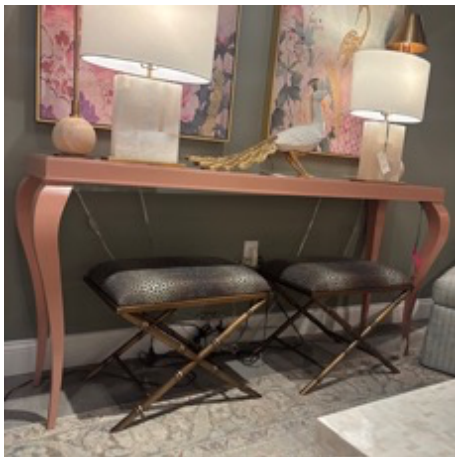

Prado Bookcase
Retail: \$13,249 Sample Sale: \$2,999

Questa Skirted Sofa
108W 38.25D 34.25H
Retail: \$13,995 Sample Sale: \$5,598

Madigan Backless Counter Stool
Retail: \$2,784 Sample Sale: \$599

Becker Bar Stool
21.75W 24D 43H
Retail: \$3,003 Sample Sale: \$ 599

Tristan Klismos Bar Stool
Retail: \$4,377 Sample Sale: \$1,299

George Dining Chair QTY. 6
Retail: \$5,562 Sample Sale: \$1,199 Each

Zitelli Cocktail Table
56W 32D 17H
Retail: \$10,200. Sample Sale: \$2,999