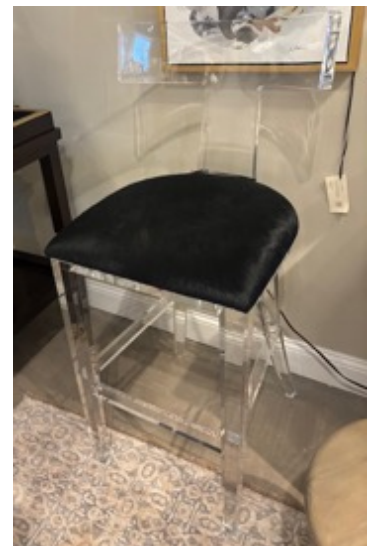

Tristan Klismos Bar Stool
Retail: $4,377 Sample Sale: $1,299