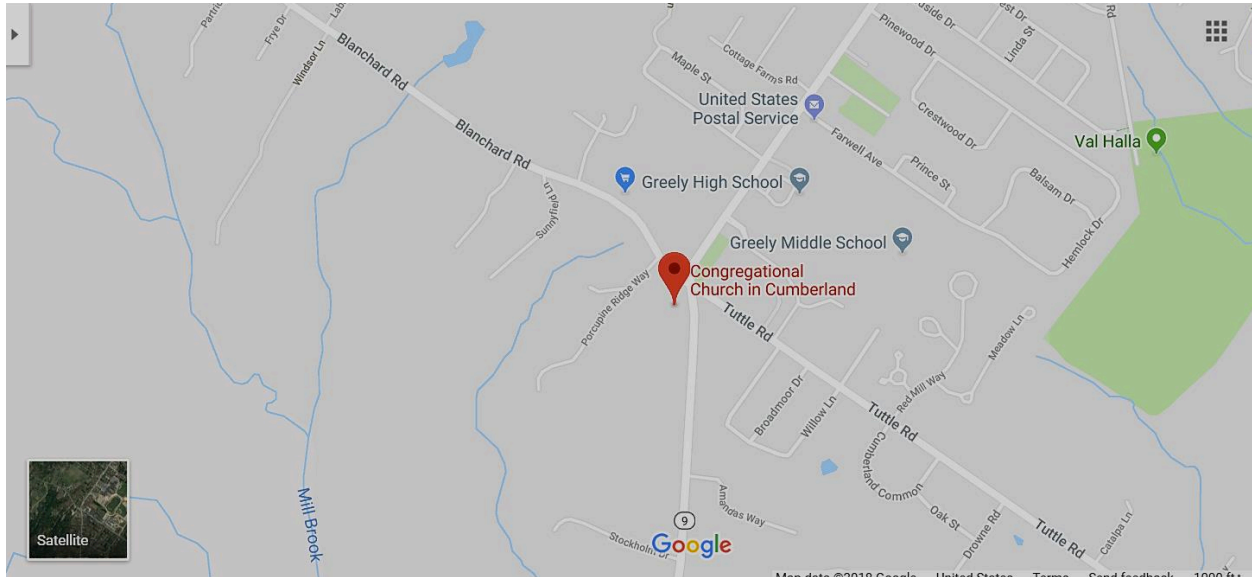

282 Main St. Cumberland, ME 04021

From Portland Area:

- Take I- 295N to Falmouth and take Exit 10 for Bucknam Road toward U.S. 1/Maine 9 Falmouth/Cumberland/Maine Turnpike
- Turn right onto Bucknam Rd (signs for ME-9/Cumberland)
- Turn right onto State Rte 9 E
- At the traffic circle take the second exit and stay on State Rte 9
- Travel about 4.5 miles Church is on the left as you approach the traffic light at Blanchard Rd.

From Gray:

- Follow Rte 115 E from Gray Village and follow until you approach the intersection of Rte 231.
- Turn right towards No Yarmouth Village on Rte 115
- Continue to the Intersection of Rte 115 and Rte 9 and follow Rte 9 to the traffic light at Blanchard Rd. The Church is on the right

From Brunswick Area:

- I 295S to Exit 15 in Yarmouth
- Follow US Rte 1 to Tuttle Rd
- Take Tuttle Rd into Cumberland Center (at the traffic Light)
- Church is on the left