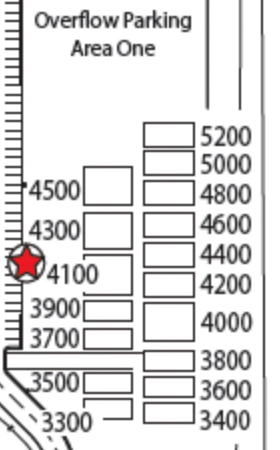

Imperial Valley College • Campus Map

Emergency Contact Phone Numbers

IVC Emergency Cell Phone: (760) 483-7411
 Campus Safety Office: (760) 355-6308
 Classroom RingCentral Phone: Dial 1-1-1-1
 Life-threatening emergency/violence please call 9-1-1
 Maintenance after-hours contact number (760) 355-9267

Scan this QR Code for a detailed map of 2700 building classroom locations

LEGEND

10 Administration/IVC Foundation Admissions & Records Business/Instruction Offices	1500 Library Media Center/Bookstore Student Health Center	2700 English/Sciences/Math/Offices	4300 Classroom	4800 NextUp / Restorative Justice Programs
100 Counseling Center/EOPS/CalWorks	1600 Career Center/Classrooms	2800 Juanita Salazar Lowe Art Gallery	4400 Early College Credit	5000 Classroom
200 Classroom Building	1700 Financial Aid	2900 Disability Support Programs & Services (DSPS)	4500 Military & Veterans Success Center	5200 Classroom
300 Classroom Building	1800 Maintenance/Purchasing Receiving	3100 Career Technical Edu. Building Workforce Development Center	4600 Classroom	
400 Student Equity & Achievement/ Classrooms	1900 Athletics Concession/Restrooms	3200 Public Safety Building		Parking/Day Pass Machine
600 Welcome & Student Success Center College Center/Cafeteria/IVC Kitchen	2000 Talent Search/SSS & STEMM TRIO Office	3300 Classroom - I.C.O.E.		Student Drop Off
700 Gymnasium	2100 Health Sciences	3400 Classroom		Bus/Transit Drop Off
800 Classroom Building	2200 Preschool	3500 Classroom - I.C.O.E.		Cashier/Student Payments
900 Info Technology I.T. / Reprographics	2300 Infant Toddler Center	3600 Classroom		Emergency Call Box
1000 Student Affairs Office	2400 Upward Bound	3700 Classroom		Automated External Defibrillator
1100 Industrial Technology	2500 Human Resources	3800 Restrooms		
	2600 Educational Technology/ Institutional Research	3900 Part Time Faculty Offices		
	2603 Campus Safety & Parking Control	4000 Classroom		
		4100 MESA Center		
		4200 Classroom		