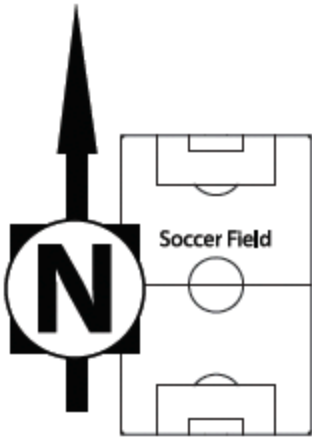

Scan this QR Code for a detailed map of 2700 building classroom locations

LEGEND

10 Administration/IVC Foundation Admissions & Records Business/Instruction Offices	1500 Library Media Center/Bookstore Student Health Center	2700 English/Sciences/Math/Offices	4300 Classroom	4800 NextUp / Restorative Justice Programs
100 Counseling Center/EOPS/CalWorks	1600 Career Center/Classrooms	2800 Juanita Salazar Lowe Art Gallery	4400 Early College Credit	5000 Classroom
200 Classroom Building	1700 Financial Aid	2900 Disability Support Programs & Services (DSPS)	4500 Military & Veterans Success Center	5200 Classroom
300 Classroom Building	1800 Maintenance/Purchasing Receiving	3100 Career Technical Edu. Building Workforce Development Center	4600 Classroom	
400 Student Equity & Achievement/ Classrooms	1900 Athletics Concession/Restrooms	3200 Public Safety Building		Parking/Day Pass Machine
600 Welcome & Student Success Center College Center/Cafeteria/IVC Kitchen	2000 Talent Search/SSS & STEMM TRIO Office	3300 Classroom - I.C.O.E.		Student Drop Off
700 Gymnasium	2100 Health Sciences	3400 Classroom		Bus/Transit Drop Off
800 Classroom Building	2200 Preschool	3500 Classroom - I.C.O.E.		Cashier/Student Payments
900 Info Technology I.T. / Reprographics	2300 Infant Toddler Center	3600 Classroom		Emergency Call Box
1000 Student Affairs Office	2400 Upward Bound	3700 Classroom		Automated External Defibrillator
1100 Industrial Technology	2500 Human Resources	3800 Restrooms		
	2600 Educational Technology/ Institutional Research	3900 Part Time Faculty Offices		
	2603 Campus Safety & Parking Control	4000 Classroom		
		4100 MESA Center		
		4200 Classroom		