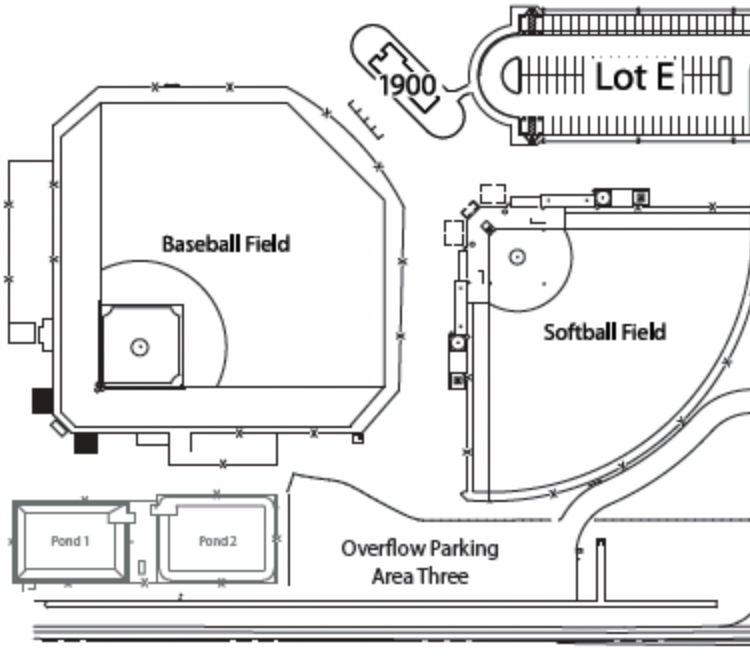

Imperial Valley College • Campus Map

Emergency Contact Phone Numbers

IVC Emergency Cell Phone: (760) 483-7411
 Campus Safety Office: (760) 355-6308
 Classroom RingCentral Phone: Dial 1-1-1-1
 Life-threatening emergency/violence please call 9-1-1
 Maintenance after-hours contact number (760) 355-9267

Scan this QR Code for a detailed map of 2700 building classroom locations

LEGEND

10 Administration/IVC Foundation Admissions & Records Business/Instruction Offices	1500 Library Media Center/Bookstore Student Health Center	2700 English/Sciences/Math/Offices	4300 Classroom	4800 NextUp / Restorative Justice Programs
100 Counseling Center/EOPS/CalWorks	1600 Career Center/Classrooms	2800 Juanita Salazar Lowe Art Gallery	4400 Early College Credit	5000 Classroom
200 Classroom Building	1700 Financial Aid	2900 Disability Support Programs & Services (DSPS)	4500 Military & Veterans Success Center	5200 Classroom
300 Classroom Building	1800 Maintenance/Purchasing Receiving	3100 Career Technical Edu. Building Workforce Development Center	4600 Classroom	
400 Student Equity & Achievement/ Classrooms	1900 Athletics Concession/Restrooms	3200 Public Safety Building		Parking/Day Pass Machine
600 Welcome & Student Success Center College Center/Cafeteria/IVC Kitchen	2000 Talent Search/SSS & STEMM TRIO Office	3300 Classroom - I.C.O.E.		Student Drop Off
700 Gymnasium	2100 Health Sciences	3400 Classroom		Bus/Transit Drop Off
800 Classroom Building	2200 Preschool	3500 Classroom - I.C.O.E.		Cashier/Student Payments
900 Info Technology I.T. / Reprographics	2300 Infant Toddler Center	3600 Classroom		Emergency Call Box
1000 Student Affairs Office	2400 Upward Bound	3700 Classroom		Automated External Defibrillator
1100 Industrial Technology	2500 Human Resources	3800 Restrooms		
	2600 Educational Technology/ Institutional Research	3900 Part Time Faculty Offices		
	2603 Campus Safety & Parking Control	4000 Classroom		
		4100 MESA Center		
		4200 Classroom		