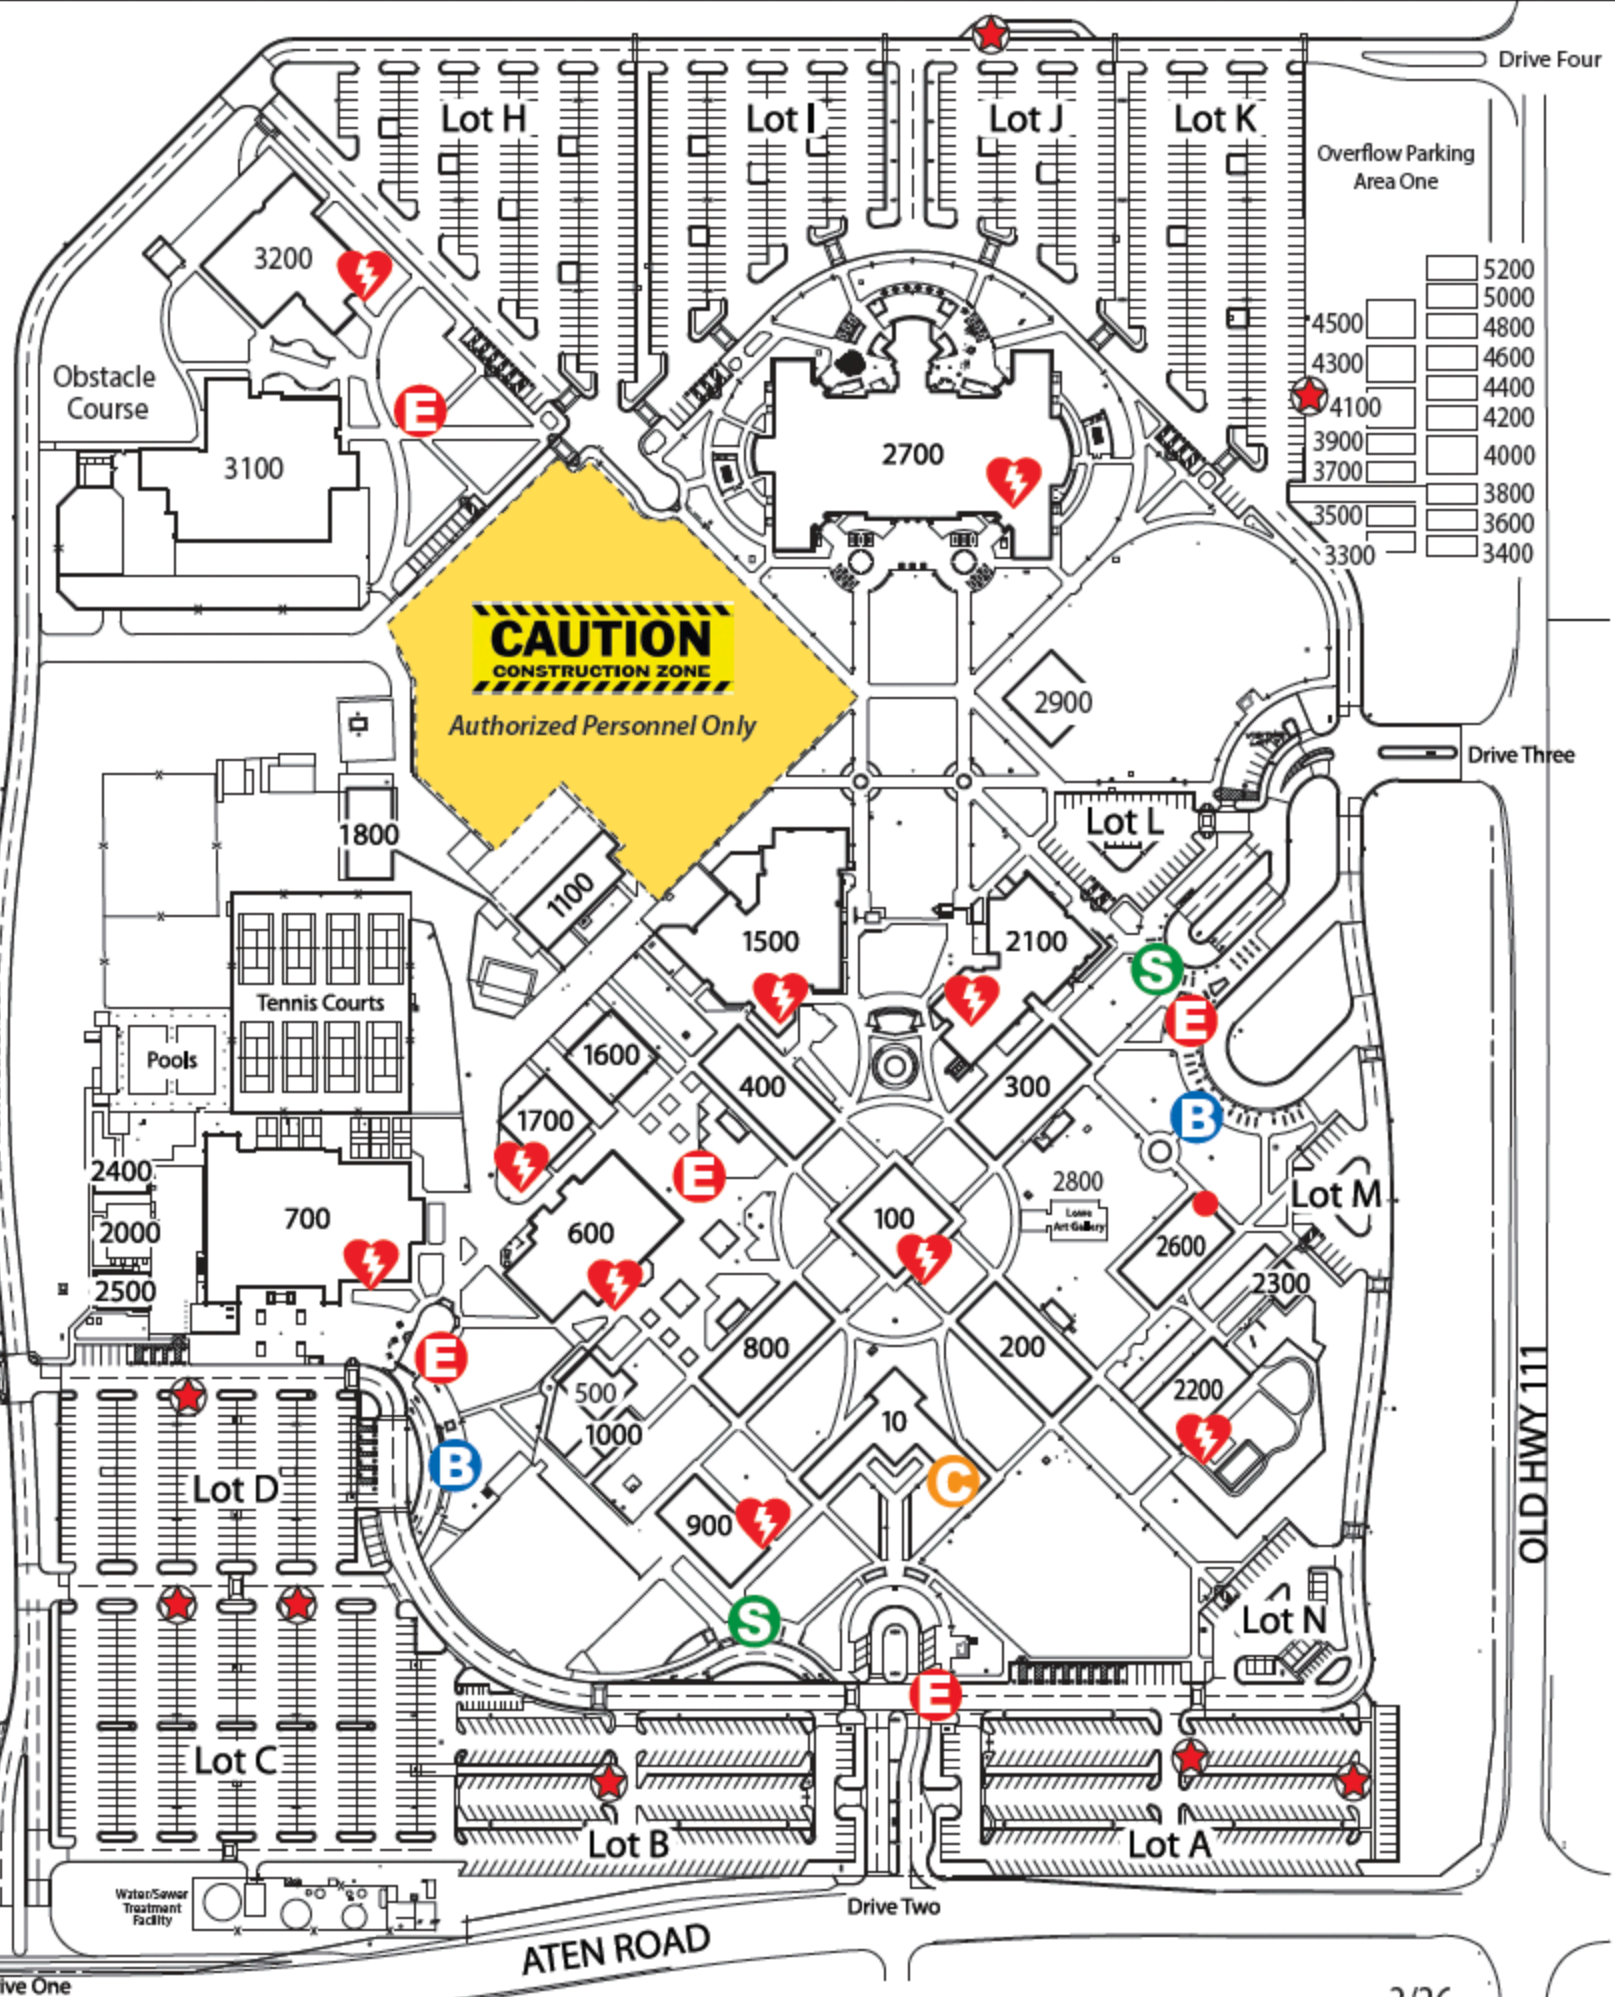

Imperial Valley College • Campus Map

Emergency Contact Phone Numbers

IVC Emergency Cell Phone: (760) 483-7411
 Campus Safety Office: (760) 355-6308
 Classroom RingCentral Phone: Dial 1-1-1-1
 Life-threatening emergency/violence please call 9-1-1
 Maintenance after-hours contact number (760) 355-9267

Scan this QR Code for a detailed map of 2700 building classroom locations

LEGEND

10 Administration/IVC Foundation Admissions & Records Business/Instruction Offices	1500 Library Media Center/Bookstore Student Health Center	2700 English/Sciences/Math/Offices	4300 Classroom	4800 NextUp / Restorative Justice Programs
100 Counseling Center/EOPS/CalWorks	1600 Career Center/Classrooms	2800 Juanita Salazar Lowe Art Gallery	4400 Early College Credit	5000 Classroom
200 Classroom Building	1700 Financial Aid	2900 Disability Support Programs & Services (DSPS)	4500 Military & Veterans Success Center	5200 Classroom
300 Classroom Building	1800 Maintenance/Purchasing Receiving	3100 Career Technical Edu. Building Workforce Development Center	4600 Classroom	
400 Student Equity & Achievement/ Classrooms	1900 Athletics Concession/Restrooms	3200 Public Safety Building		Parking/Day Pass Machine
600 Welcome & Student Success Center College Center/Cafeteria/IVC Kitchen	2000 Talent Search/SSS & STEMM TRIO Office	3300 Classroom - I.C.O.E.		Student Drop Off
700 Gymnasium	2100 Health Sciences	3400 Classroom		Bus/Transit Drop Off
800 Classroom Building	2200 Preschool	3500 Classroom - I.C.O.E.		Cashier/Student Payments
900 Info Technology I.T. / Reprographics	2300 Infant Toddler Center	3600 Classroom		Emergency Call Box
1000 Student Affairs Office	2400 Upward Bound	3700 Classroom		Automated External Defibrillator
1100 Industrial Technology	2500 Human Resources	3800 Restrooms		
	2600 Educational Technology/ Institutional Research	3900 Part Time Faculty Offices		
	2603 Campus Safety & Parking Control	4000 Classroom		
		4100 MESA Center		
		4200 Classroom		