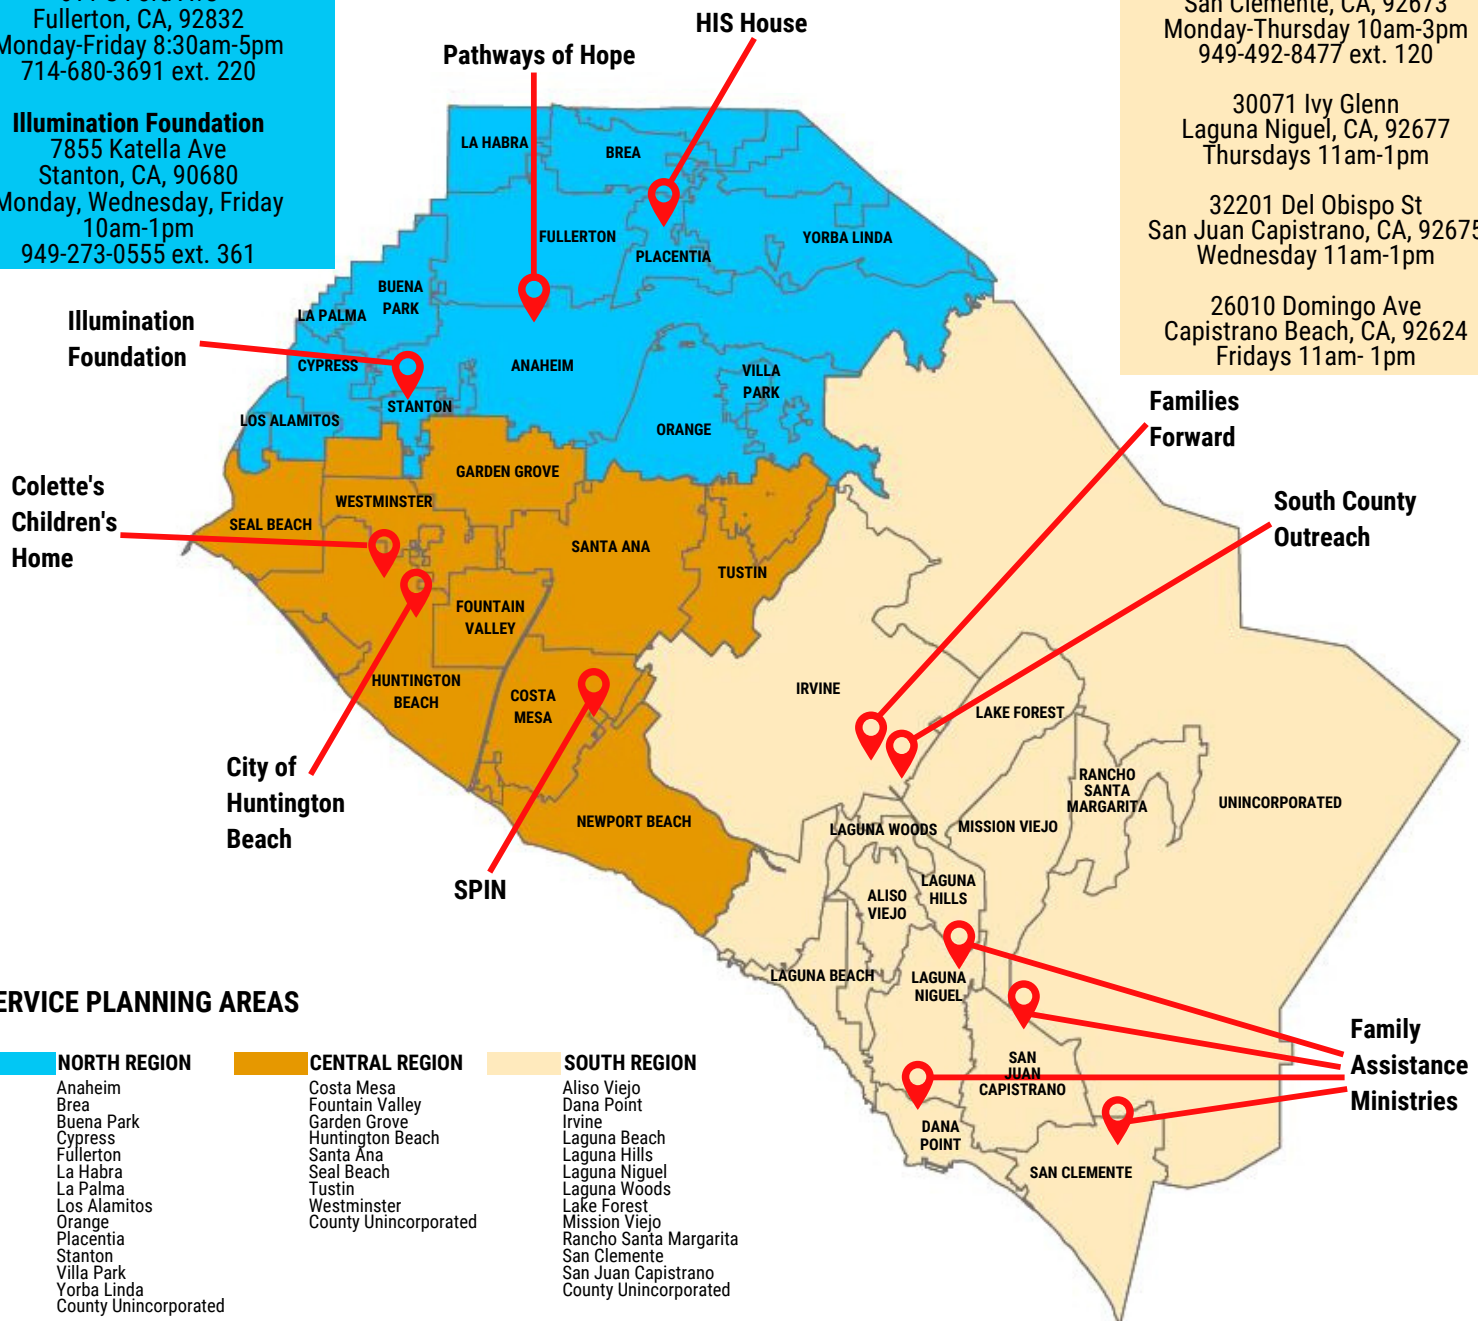

# Family Access Points

## SOUTH ACCESS POINTS

**Families Forward**  
 8 Thomas  
 Irvine CA 92618  
 Monday-Thursday 9am-5pm  
 (949) 552-2727

**South County Outreach**  
 7 Whatney #B  
 Irvine, CA, 92618  
 Monday-Friday 9am-5pm  
 949-380-8144 ext. 205

32201 Del Obispo St  
 San Juan Capistrano, CA, 92675  
 Wednesday 11am-1pm

26010 Domingo Ave  
 Capistrano Beach, CA, 92624  
 Fridays 11am-1pm

### SOUTH REGION

Aliso Viejo  
 Dana Point  
 Irvine  
 Laguna Beach  
 Laguna Hills  
 Laguna Niguel  
 Laguna Woods  
 Lake Forest  
 Mission Viejo  
 Rancho Santa Margarita  
 San Clemente  
 San Juan Capistrano  
 County Unincorporated