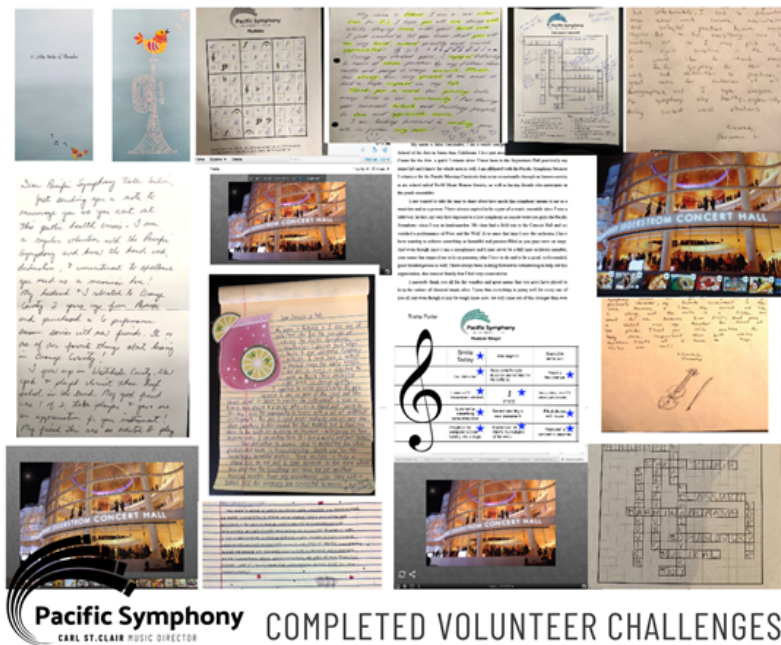

Stay well. Stay safe. Know that we miss you.

Warm regards,

Abby

Abby Edmunds

Director of Volunteer Services | Pacific Symphony

t: (714) 876-2353 | m: (949) 933-4842 | e: aedmunds@PacificSymphony.org

Charlie and Ling Zhang Center for Musical Arts and Education

17620 Fitch, Suite 100 | Irvine, CA 92614

Reception: (714) 755-5788 | Tickets: (714) 755-5799

PacificSymphony.org | [facebook](https://www.facebook.com/pacificsymphony) | [instagram](https://www.instagram.com/pacificsymphony) | [twitter](https://twitter.com/pacificsymphony) | [youtube](https://www.youtube.com/pacificsymphony)