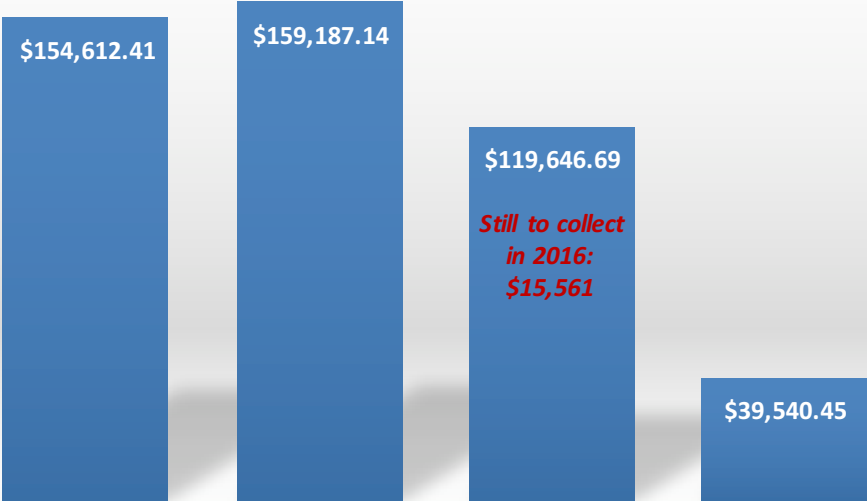

CAPITAL CAMPAIGN/KITCHEN REMODEL

Estimate

Actual

Total Pledged/Cash

Still to Raise