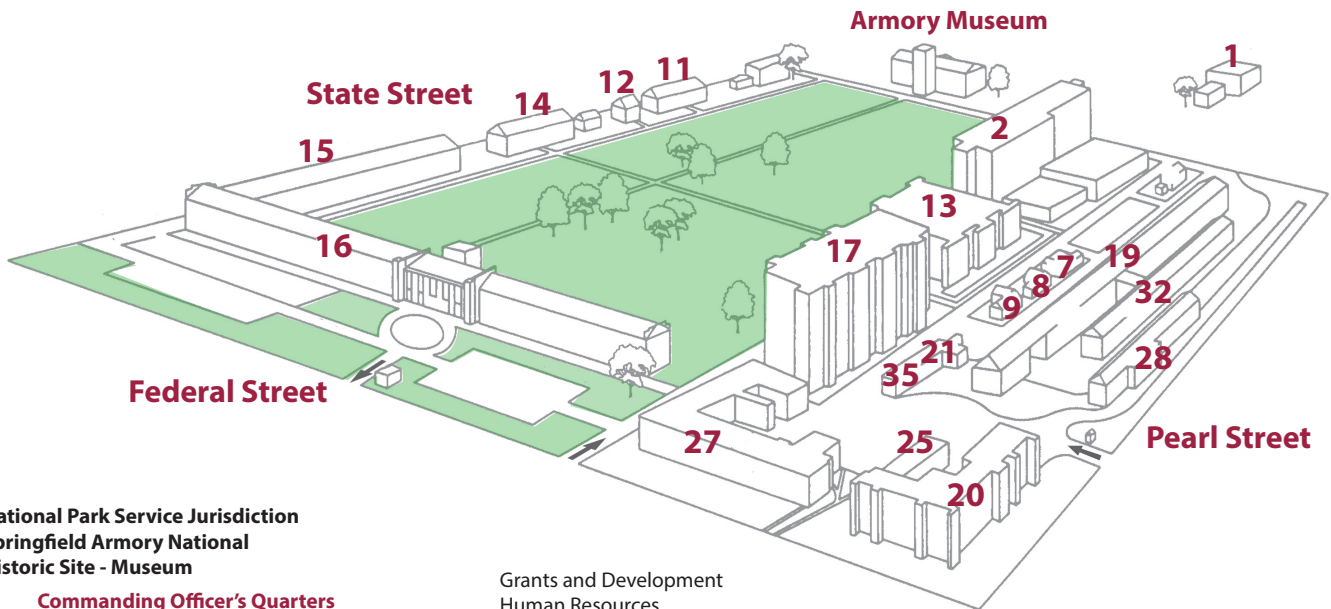

Campus Map

National Park Service Jurisdiction Springfield Armory National Historic Site - Museum

1 Commanding Officer's Quarters

STCC Campus

2 SCIBELLI HALL

Authorized Testing Center
Athletics
Biological Sciences
Biotechnology
Business Administration
Computer Information Technology
Digital Media Technology
Fitness Center
Food Service
Gymnasium
Health Information Technology
Office Information Technology
Student Business Incubator
Student Computer Labs
Theater
Top of Our City Conference Center

7 Center for Access Services (CAS)

8 Gateway to College Program

9 Campus Police

11 WMass Municipal Police Training Academy

13 DELISO HALL

English
English as a Second Language
General Studies
Teacher Education
Writing Center

14 Armory Square Childcare

Graphic Communications & Photography

15 GARVEY HALL SOUTH

16 GARVEY HALL

Academic Affairs
Admin. Comp. Center
Administrative Services
Alumni Association
Center for Online & Digital Learning
Communications & Marketing
Facilities Department (& Business Services)
Foundation