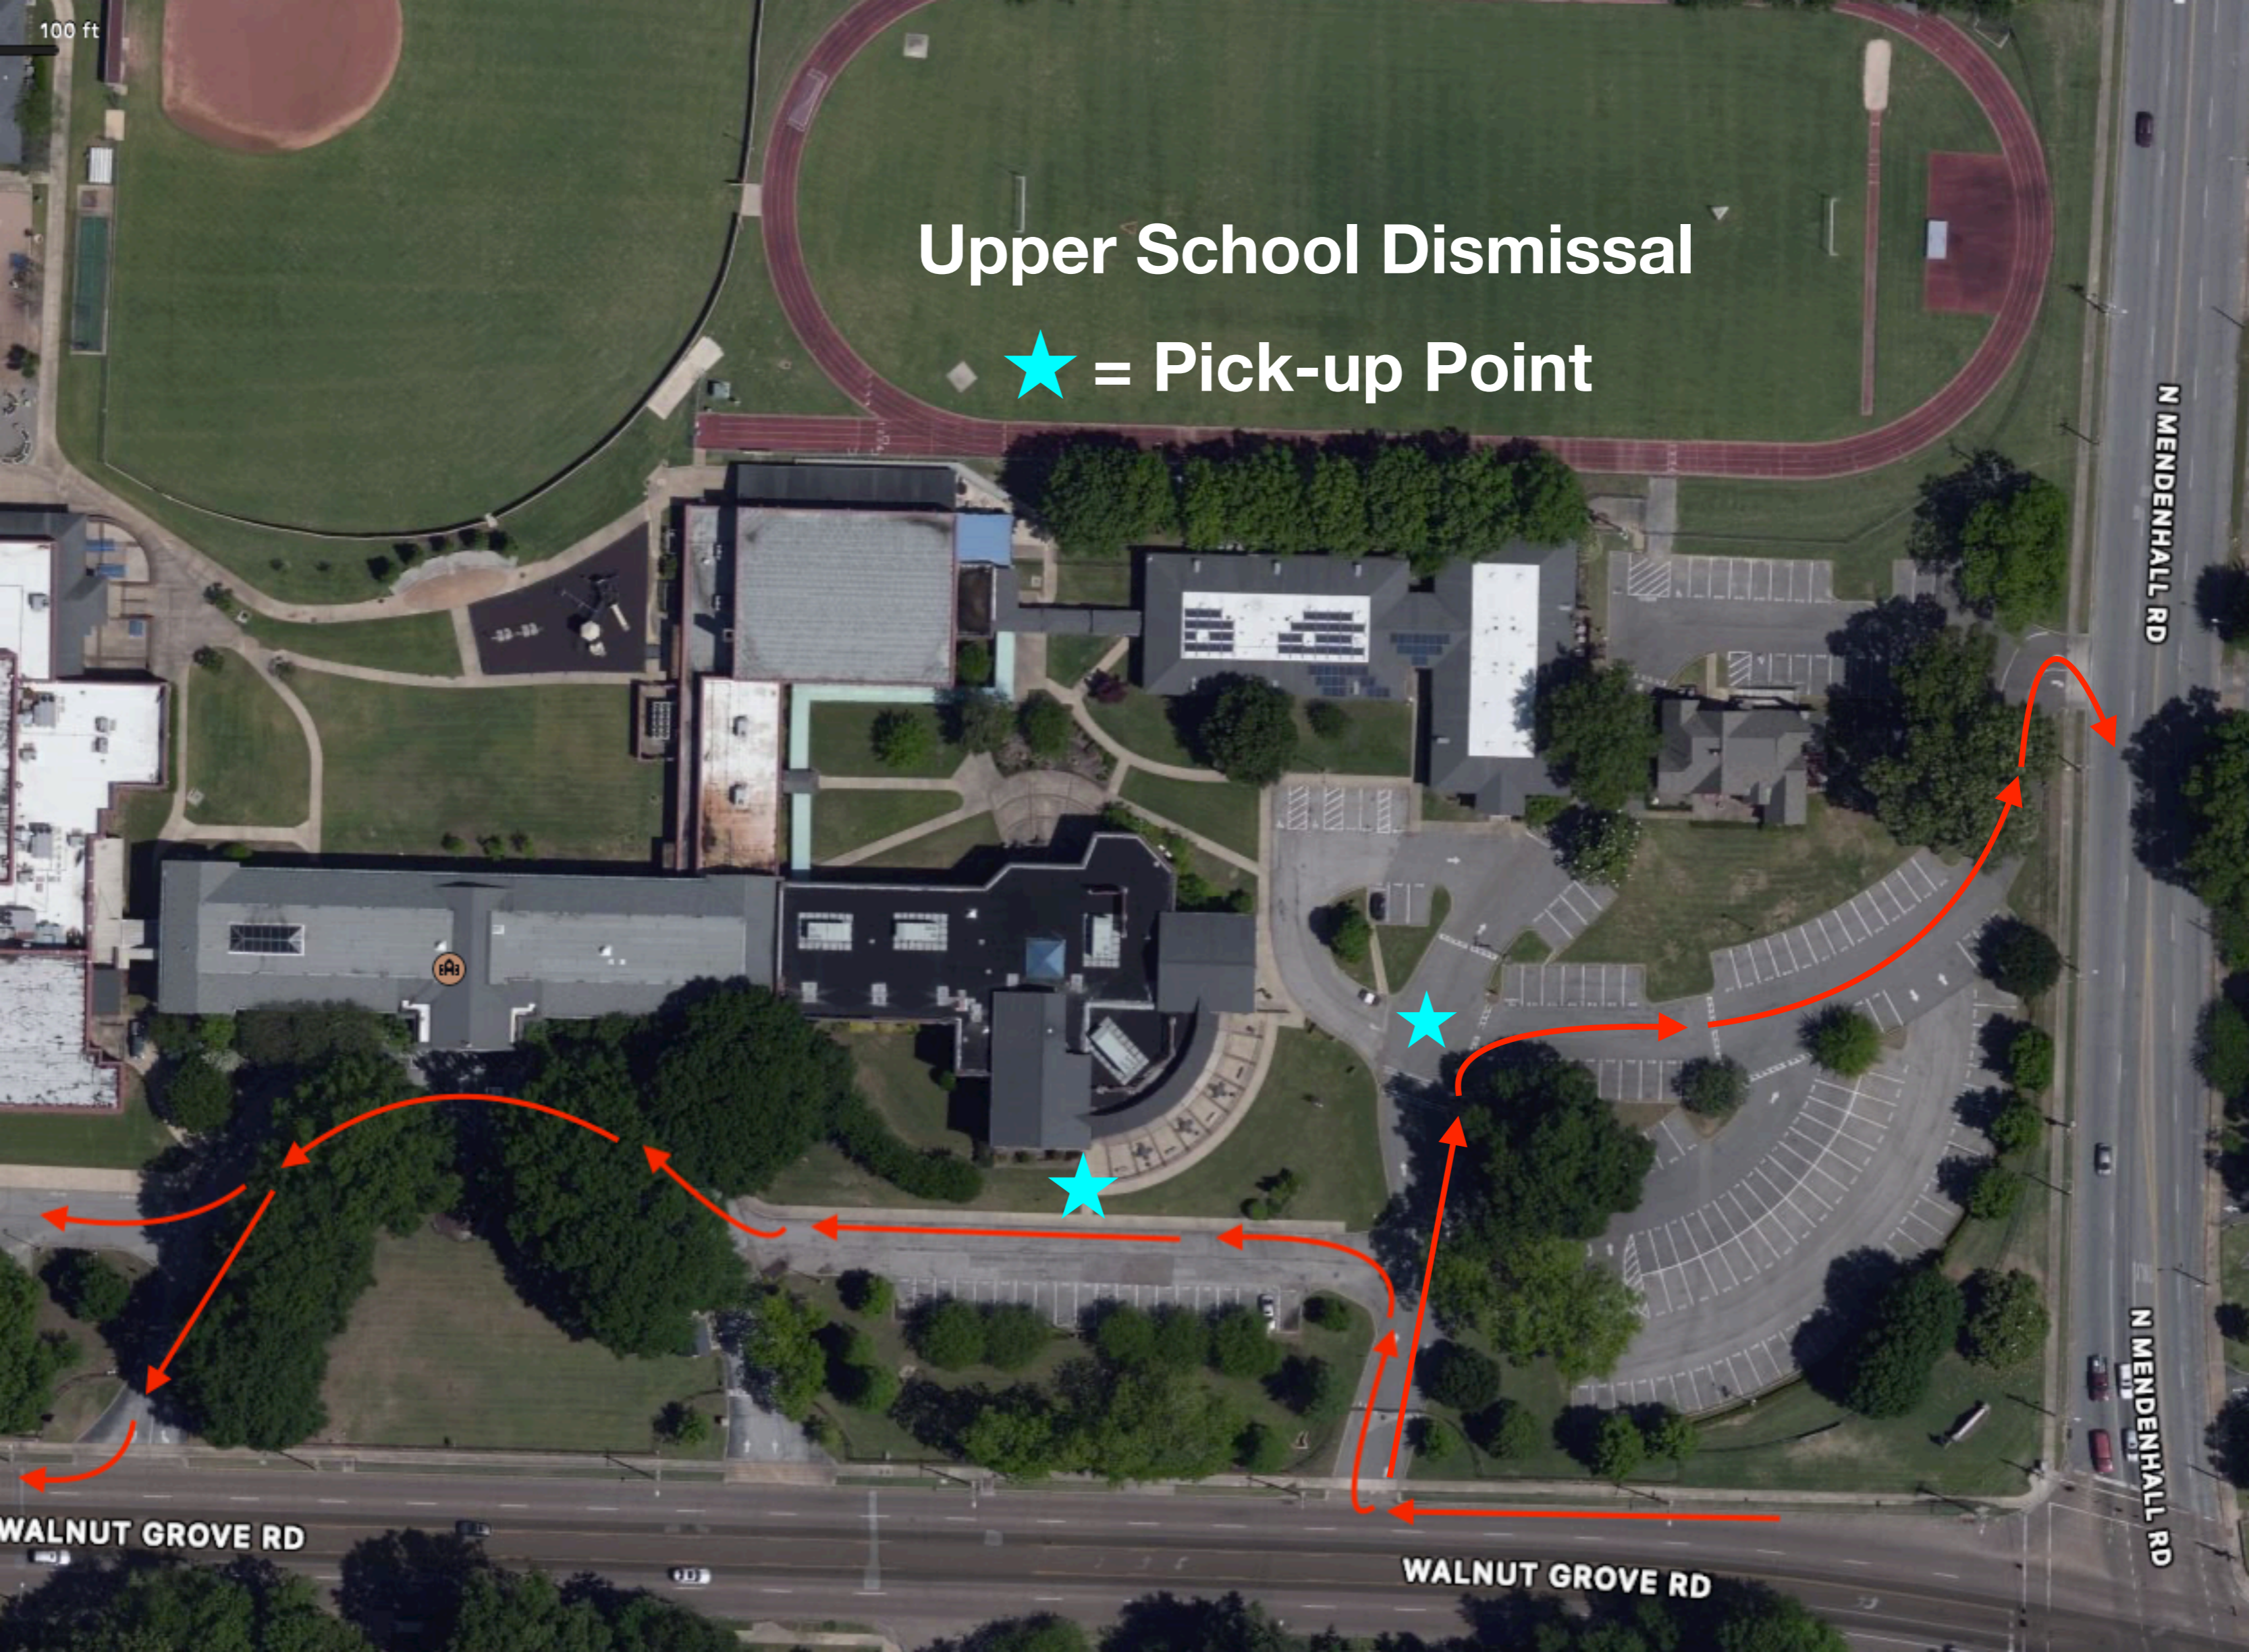

100 ft

Upper School Dismissal

★ = Pick-up Point

N MENDENHALL RD

N MENDENHALL RD

WALNUT GROVE RD

WALNUT GROVE RD