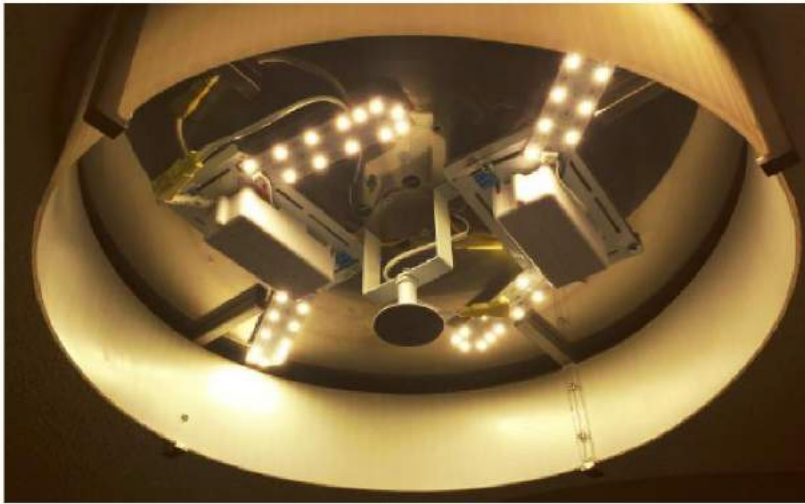

RemPhos

T E C H N O L O G I E S

PRESENTATION ON HOTEL RELATED PRODUCTS & PROJECTS

RemPhos has a solution to retrofit existing bathroom vanities in hotels.

Existing 2ft/3ft or 4ft T5 HE or HO can be retrofitted to LED with our plug n play RemPhos TOTALTUBE T5 LED Lamp. Runs off of existing ballast.

Wattage is cut in HALF for same light output!

4ft unit is DLC Approved! One of the first DLC approved T5 LED ballast compatible lamps in the world! Compatible with either T5HO or select T5HE ballasts! Plug & play easy retrofit LED T5 tubes. Patented fully diffused lens cover for uniform, glare free illumination. Dimmable with T5HO ballasts only.

2 Remove lens or diffusion cover on the lighting fixture. Remove existing fluorescent tube.
- 

3 Install TOTALtUBE.
- 

4 Replace lens or diffusion cover. Switch on your lights!

Simplified instructions. Reference full installation guide for more details. Only qualified personnel should perform installation.

Fixture with 2 x LEDSR installed (bottom lens removed)

Final look of the fixture mounted in the corridor with new LEDs installed

50W down to 14W

Special promotion going on for a beautiful LED table lamp and energy saving power strip.