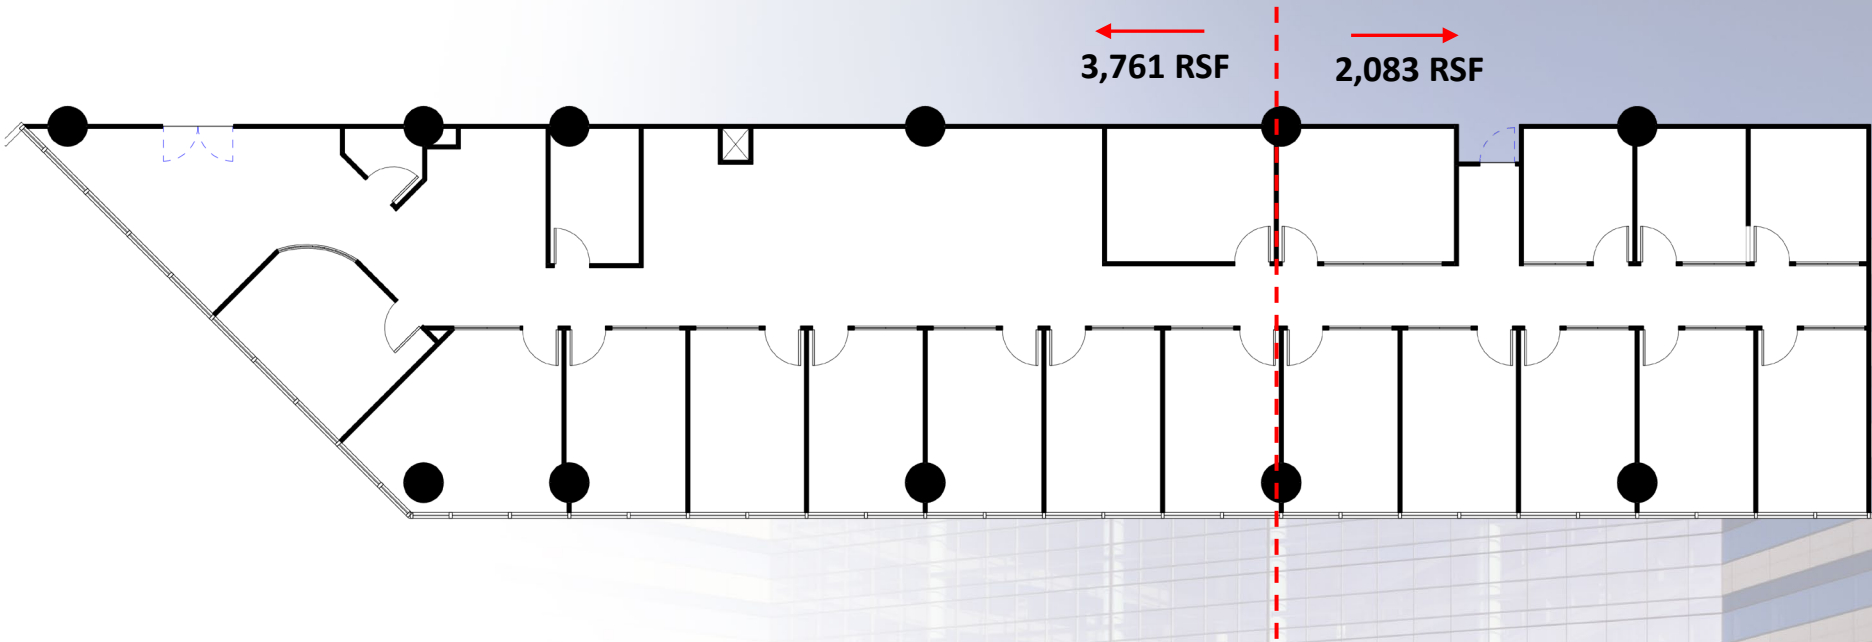

200 SUMMIT LAKE DR

1ST FLOOR - 5,844 RSF

VALHALLA, NY