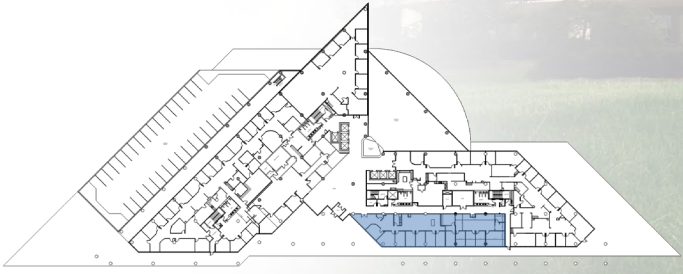

200 SUMMIT LAKE DR

1ST FLOOR - 5,844 RSF

VALHALLA, NY

Exclusive Sublease Agent:

Howard Greenberg
Howard Properties, Ltd.
(914) 997-0300
howard@howprop.com

All information is from sources deemed reliable and submitted subject to errors, omissions, change of price, rental, prior sale and withdrawal without notice.