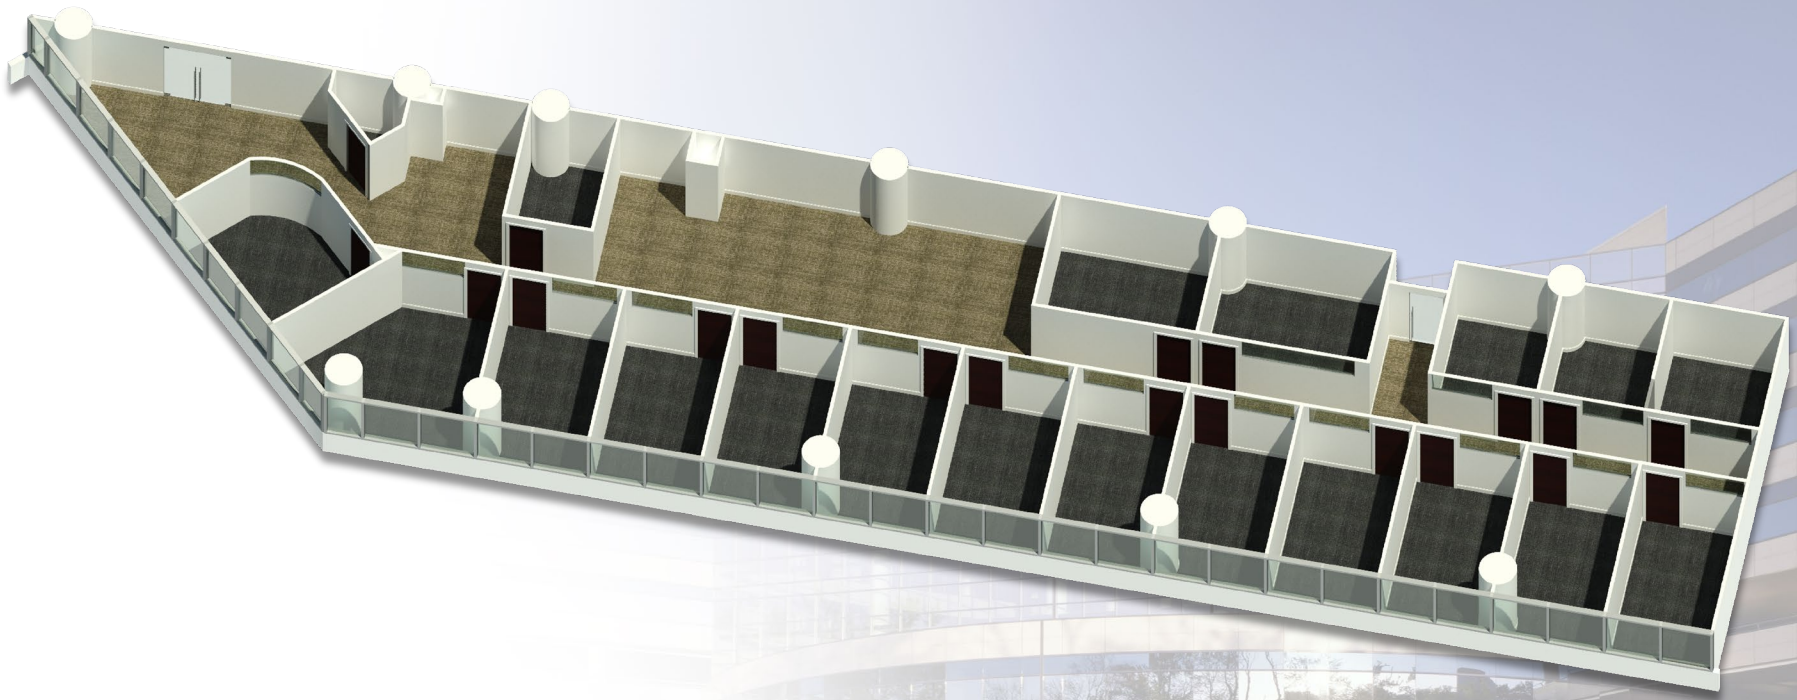

200 SUMMIT LAKE DR

1ST FLOOR - 5,844 RSF

VALHALLA, NY

Exclusive Sublease Agent:

Howard Greenberg
Howard Properties, Ltd.
(914) 997-0300
howard@howprop.com

All information is from sources deemed reliable and submitted subject to errors, omissions, change of price, rental, prior sale and withdrawal without notice.